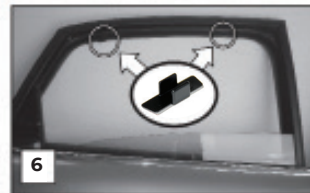

CL-P03 x 4

CL-W01 x 1

Installation

AUDI A4 4 DOOR

AUD-A4-4-A

SIDE SHADE INSTALLATION

Installation

AUDI A4 4 DOOR