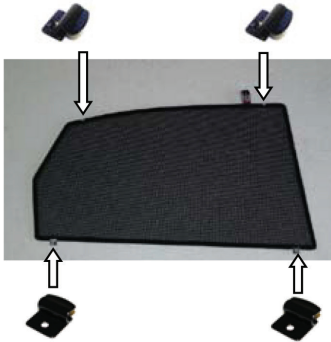

Installation Manual

AUDI A4 4DR
AU-A4-4-B

COMPONENTS INCLUDED

Installation

AUDI A4 4DR

AU-A4-4-B

1. Attach clips to the shade

2