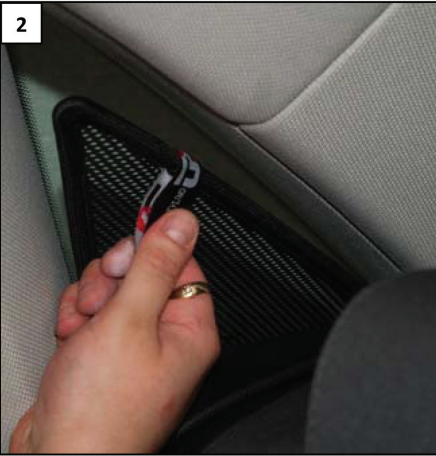

Installation

AUDI A4 4DR

AU-A4-4-B

1.

2.

3.

4.