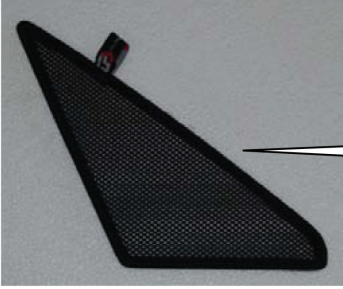

Installation

AUDI A4 4DR

AU-A4-4-B

1.