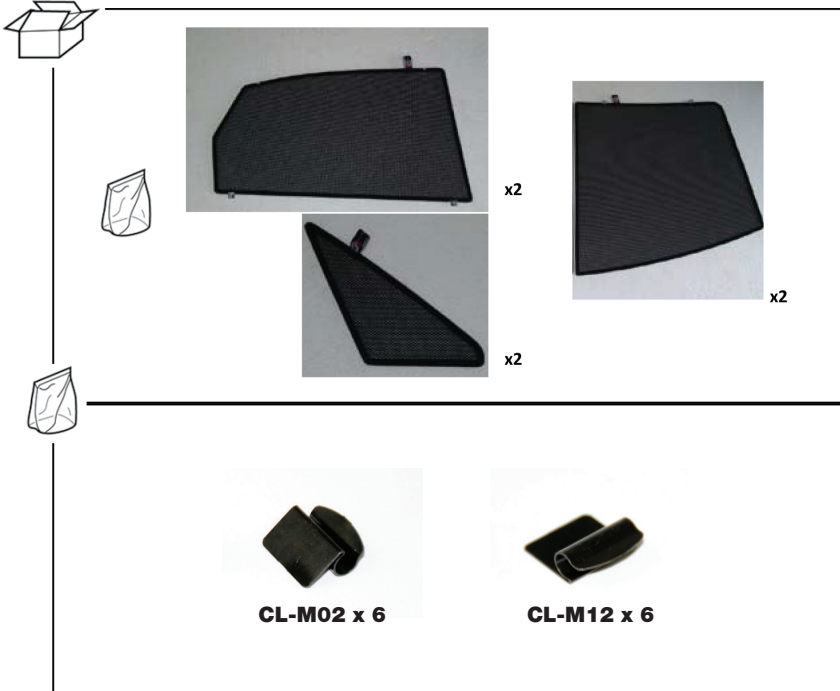

Installation Manual

AUDI A4 4DR
AU-A4-4-B

COMPONENTS INCLUDED

Installation

AUDI A4 4DR

AU-A4-4-B

1. Attach clips to the shade

2