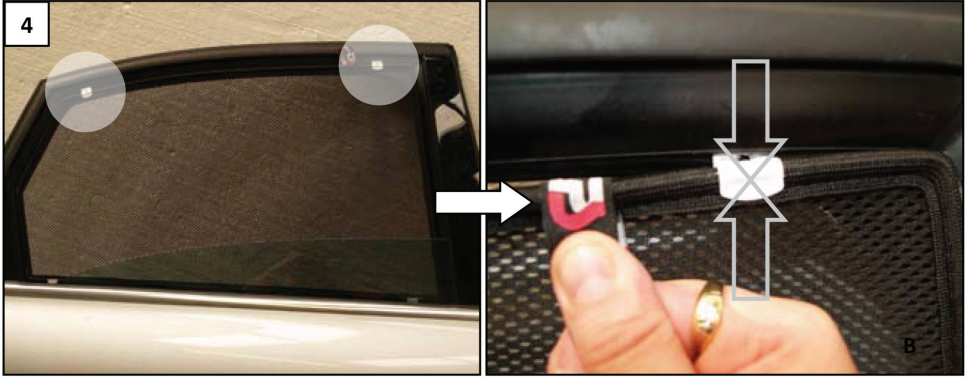

Installation

AUDI A4 4DR

AU-A4-4-B