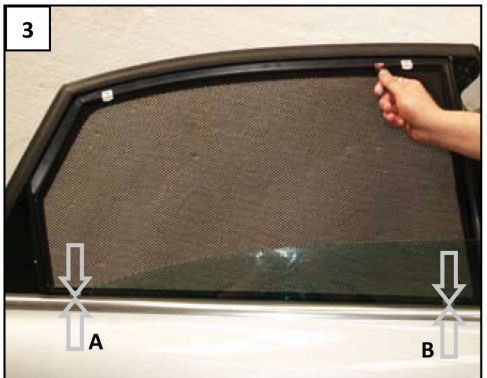

Installation

AUDI A4 4DR

AU-A4-4-B

1. Attach clips to the shade

2

3

A

B