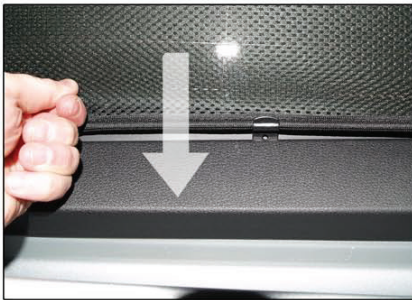

AU-Q7-5-A

TAILGATE SHADE INSTALLATION

Installation

AUDI Q7 4X4

AU-Q7-5-A

TAILGATE SHADE INSTALLATION

x 2

Installation