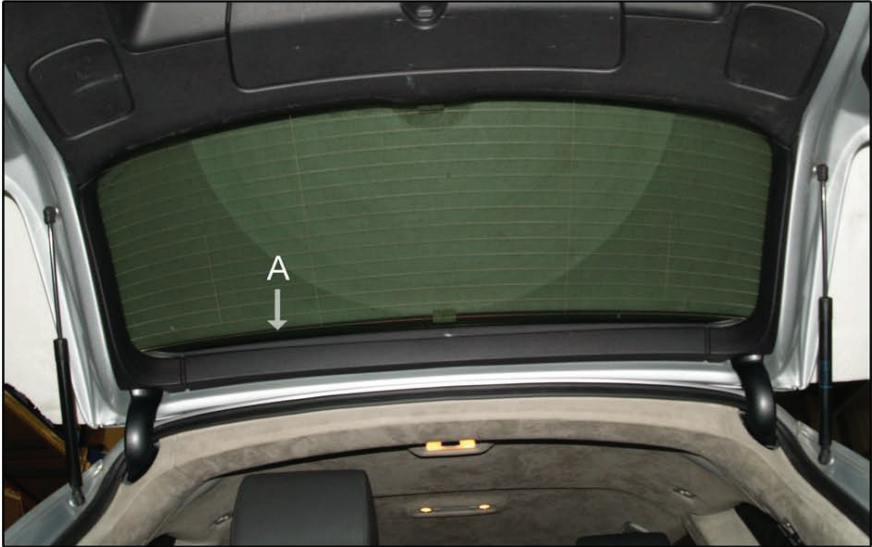

PORT SHADE INSTALLATION

x 2

Installation

AUDI Q7 4X4

AU-Q7-5-A

TAILGATE SHADE INSTALLATION

Installation

AUDI Q7 4X4