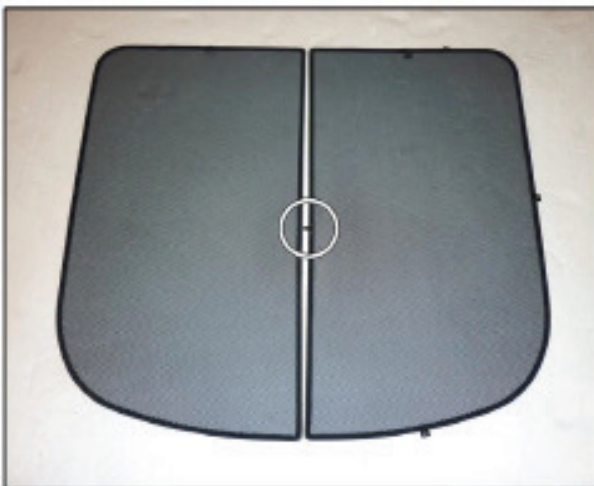

TAILGATE SHADE INSTALLATION