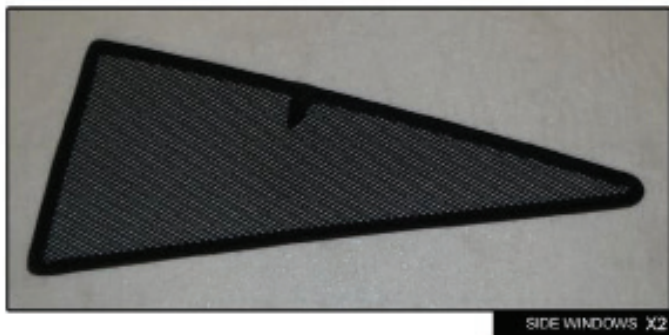

Installation Manual

AUDI TT 2DR
AU-TT-2-B

COMPONENTS INCLUDED

CL-M12 x 6

CL-M14 x 1

Installation

AUDI TT 2DR

AU-TT-2-B