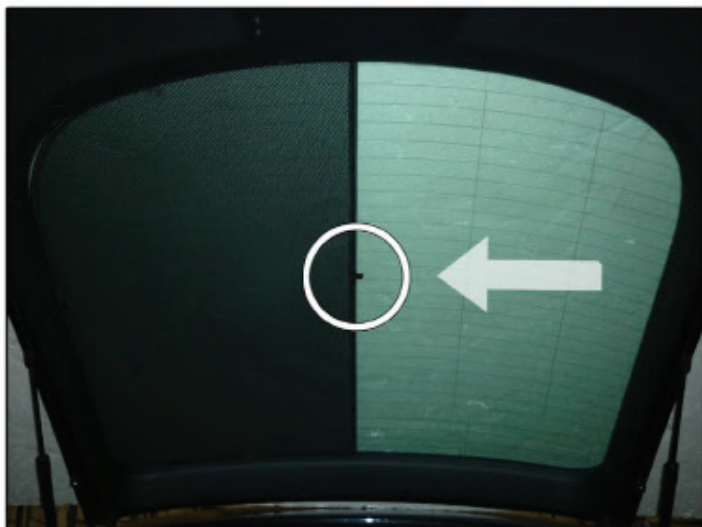

AU-TT-2-B

TAILGATE SHADE INSTALLATION

Installation

AUDI TT 2DR

AU-TT-2-B

TAILGATE SHADE INSTALLATION

Installation

AUDI TT 2DR