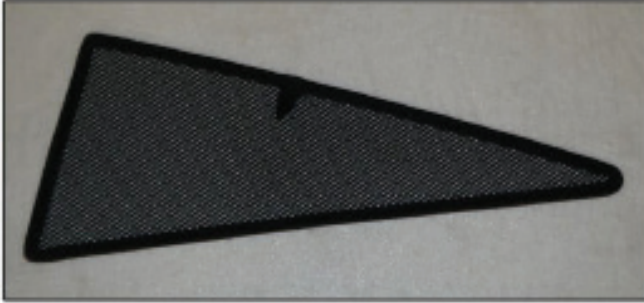

Installation

AUDI TT 2DR

AU-TT-2-B

SIDE SHADE INSTALLATION