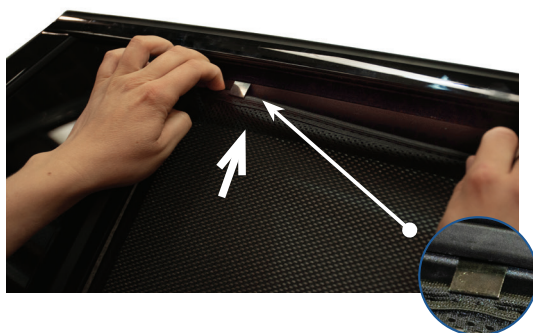

Installation

BMW X5 5DR
BMW-X5-5-D

Side Shade Installation

STEP 7

STEP 8

STEP 9

Fit shade from the outside of the vehicle

STEP 10

STEP 11

STEP 12