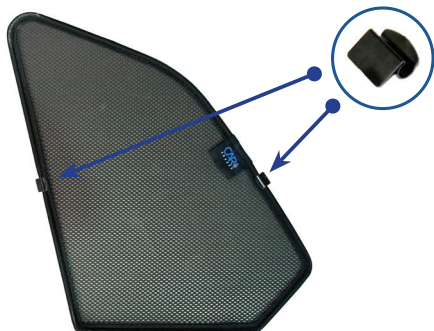

STEP 10

STEP 11

STEP 12

Installation

BMW X5 5DR
BMW-X5-5-D

Side Shade Installation

STEP 13

STEP 14

STEP 15

STEP 16

STEP 17

Repeat this whole process for the other side.

Installation

BMW X5 5DR
BMW-X5-5-D

Components Needed

Port Shades

CL-M02 x 4

Port Shade Installation

STEP 1

STEP 2

STEP 3

STEP 4

STEP 5

STEP 6