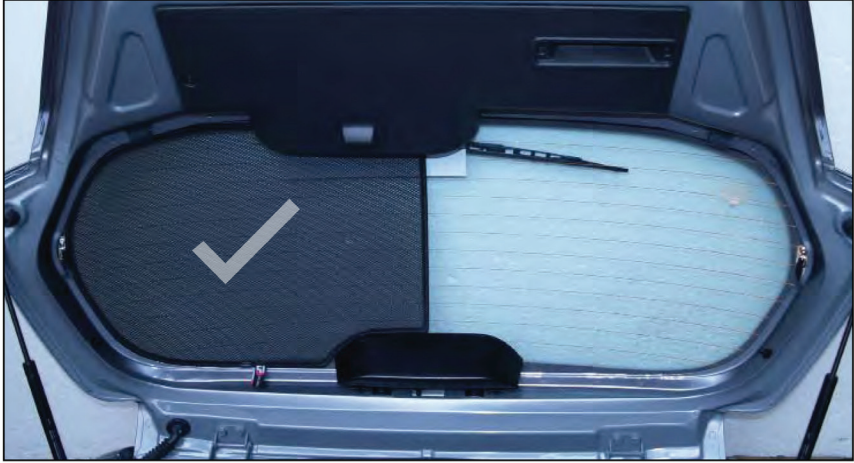

CHEVROLET KALOS / AVEO 3DR
CHE-KALO-3-A

REAR SHADE INSTALLATION

Side Shade Installation

CHEVROLET KALOS / AVEO 3DR
CHE-KALO-3-A

REAR SHADE INSTALLATION

X2