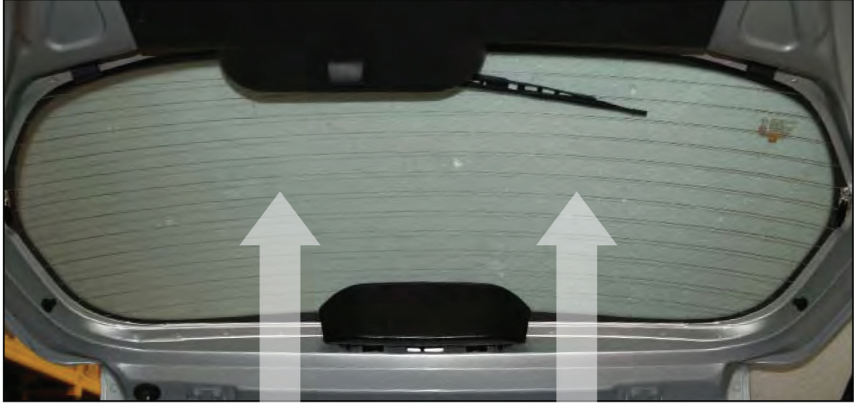

SIDE SHADE INSTALLATION

Side Shade Installation

CHEVROLET KALOS / AVEO 3DR
CHE-KALO-3-A

SIDE SHADE INSTALLATION

Side Shade Installation

CHEVROLET KALOS / AVEO 3DR
CHE-KALO-3-A

Chevrolet Kalos/Aveo 3dr

CHE-AVEO-3-A

SIDE SHADE INSTALLATION

X2

Side Shade Installation

CHEVROLET KALOS / AVEO 3DR
CHE-KALO-3-A

REAR SHADE INSTALLATION

A
X2

B
X1

Side Shade Installation