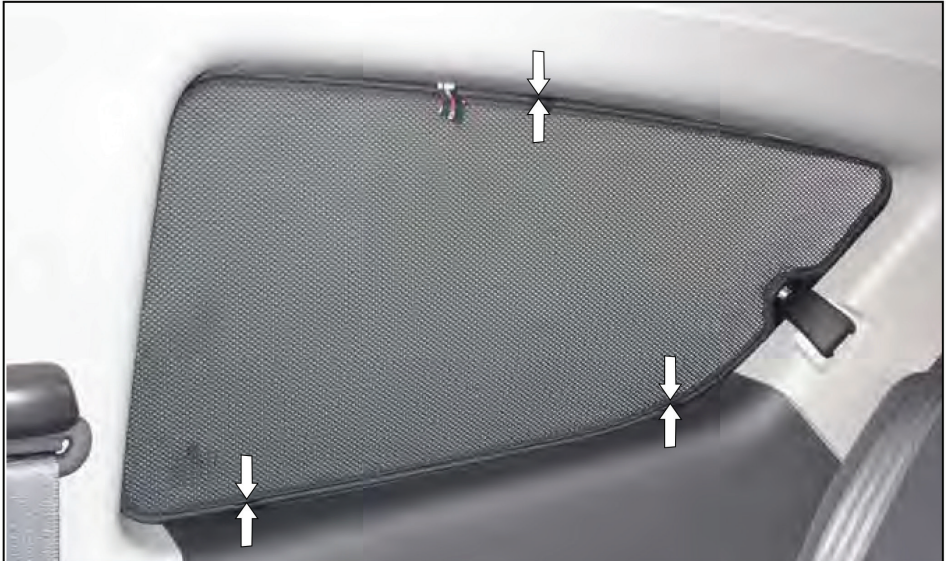

Installation Manual

CHEVROLET KALOS / AVEO 3DR
CHE-KALO-3-A

COMPONENTS INCLUDED

CL-M12 x 2

CL-P02 x 6

CL-M02 x 1

Side Shade Installation

CHEVROLET KALOS / AVEO 3DR
CHE-KALO-3-A

SIDE SHADE INSTALLATION

Side Shade Installation

CHEVROLET KALOS / AVEO 3DR
CHE-KALO-3-A

SIDE SHADE INSTALLATION

Side Shade Installation

CHEVROLET KALOS / AVEO 3DR
CHE-KALO-3-A

Chevrolet Kalos/Aveo 3dr

CHE-AVEO-3-A

SIDE SHADE INSTALLATION

X2

Side Shade Installation

CHEVROLET KALOS / AVEO 3DR
CHE-KALO-3-A

REAR SHADE INSTALLATION

A
X2

B
X1

Side Shade Installation