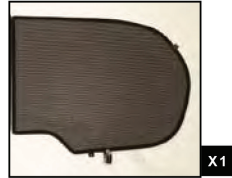

Installation Manual

CHEVROLET KALOS / AVEO 3DR
CHE-KALO-3-A

COMPONENTS INCLUDED

CL-M12 x 2

CL-P02 x 6

CL-M02 x 1

Side Shade Installation

CHEVROLET KALOS / AVEO 3DR
CHE-KALO-3-A

SIDE SHADE INSTALLATION

Side Shade Installation

CHEVROLET KALOS / AVEO 3DR
CHE-KALO-3-A

SIDE SHADE INSTALLATION

Side Shade Installation

CHEVROLET KALOS / AVEO 3DR
CHE-KALO-3-A

Chevrolet Kalos/Aveo 3dr

CHE-AVEO-3-A