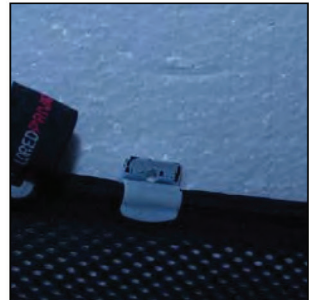

SIDE SHADE INSTALLATION

Side Shade Installation

CHEVROLET KALOS / AVEO 3DR
CHE-KALO-3-A

SIDE SHADE INSTALLATION

Side Shade Installation

CHEVROLET KALOS / AVEO 3DR
CHE-KALO-3-A

Chevrolet Kalos/Aveo 3dr

CHE-AVEO-3-A

SIDE SHADE INSTALLATION

X2

Side Shade Installation

CHEVROLET KALOS / AVEO 3DR
CHE-KALO-3-A

REAR SHADE INSTALLATION

A
X2

B
X1

Side Shade Installation

CHEVROLET KALOS / AVEO 3DR
CHE-KALO-3-A

REAR SHADE INSTALLATION

Side Shade Installation

CHEVROLET KALOS / AVEO 3DR
CHE-KALO-3-A

REAR SHADE INSTALLATION

X2