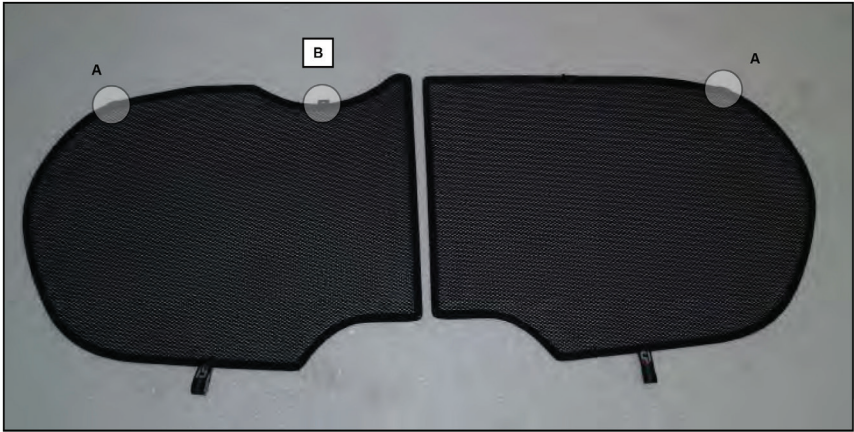

SIDE SHADE INSTALLATION

Side Shade Installation

CHEVROLET KALOS / AVEO 3DR
CHE-KALO-3-A

SIDE SHADE INSTALLATION

Side Shade Installation

CHEVROLET KALOS / AVEO 3DR
CHE-KALO-3-A

Chevrolet Kalos/Aveo 3dr

CHE-AVEO-3-A

SIDE SHADE INSTALLATION

X2

Side Shade Installation

CHEVROLET KALOS / AVEO 3DR
CHE-KALO-3-A

REAR SHADE INSTALLATION

A
X2

B
X1

Side Shade Installation

CHEVROLET KALOS / AVEO 3DR
CHE-KALO-3-A

REAR SHADE INSTALLATION

Side Shade Installation

CHEVROLET KALOS / AVEO 3DR
CHE-KALO-3-A

REAR SHADE INSTALLATION

X2