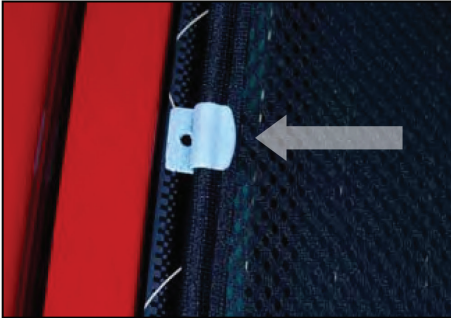

REAR SHADE INSTALLATION