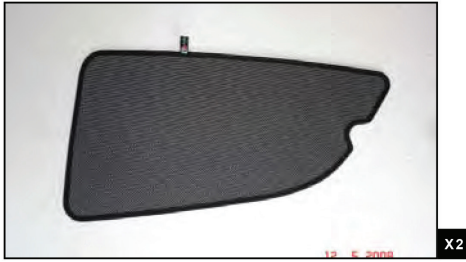

Installation Manual

CHEVROLET KALOS / AVEO 3DR
CHE-KALO-3-A

COMPONENTS INCLUDED

CL-M12 x 2

CL-P02 x 6

CL-M02 x 1

Side Shade Installation

CHEVROLET KALOS / AVEO 3DR
CHE-KALO-3-A

SIDE SHADE INSTALLATION

Side Shade Installation

CHEVROLET KALOS / AVEO 3DR
CHE-KALO-3-A

SIDE SHADE INSTALLATION

Side Shade Installation

CHEVROLET KALOS / AVEO 3DR
CHE-KALO-3-A

Chevrolet Kalos/Aveo 3dr

CHE-AVEO-3-A