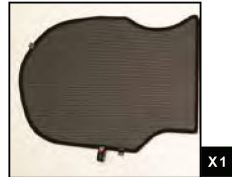

Installation Manual

CHEVROLET KALOS / AVEO 3DR
CHE-KALO-3-A

COMPONENTS INCLUDED

CL-M12 x 2

CL-P02 x 6

CL-M02 x 1

Side Shade Installation

CHEVROLET KALOS / AVEO 3DR
CHE-KALO-3-A

SIDE SHADE INSTALLATION

Side Shade Installation

CHEVROLET KALOS / AVEO 3DR
CHE-KALO-3-A

SIDE SHADE INSTALLATION

Side Shade Installation

CHEVROLET KALOS / AVEO 3DR
CHE-KALO-3-A

Chevrolet Kalos/Aveo 3dr

CHE-AVEO-3-A