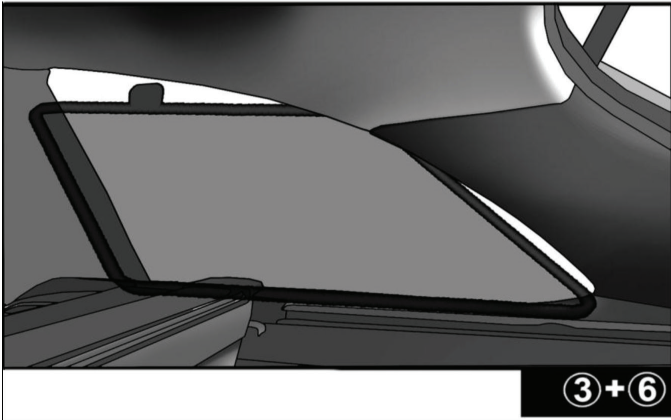

CL-M12 x 2

CL-M05 x 4

Installation

CITROEN C3 5DR
CIT-C3-5-B

SIDE SHADE INSTALLATION

Installation

CITROEN C3 5DR
CIT-C3-5-B

QUARTER LIGHT SHADE INSTALLATION