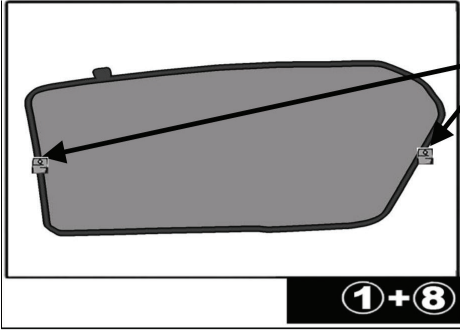

CL-M12 x 2

CL-M05 x 4

Installation

CITROEN C3 5DR
CIT-C3-5-B

SIDE SHADE INSTALLATION

Installation

CITROEN C3 5DR
CIT-C3-5-B

QUARTER LIGHT SHADE INSTALLATION