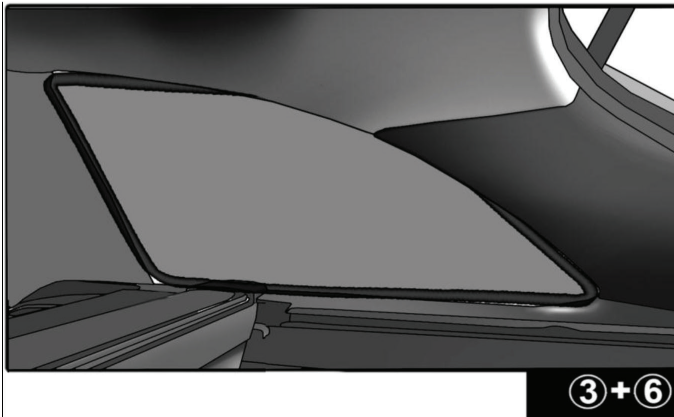

CL-M12 x 2

CL-M05 x 4

Installation

CITROEN C3 5DR
CIT-C3-5-B

SIDE SHADE INSTALLATION

Installation

CITROEN C3 5DR
CIT-C3-5-B

QUARTER LIGHT SHADE INSTALLATION