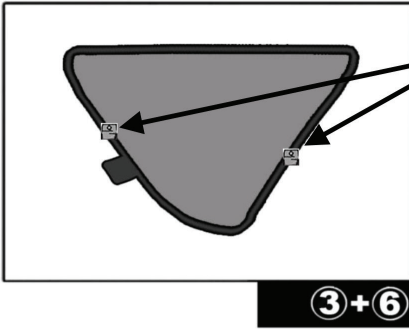

CL-M12 x 2

CL-M05 x 4

Installation

CITROEN C3 5DR
CIT-C3-5-B

SIDE SHADE INSTALLATION

Installation

CITROEN C3 5DR
CIT-C3-5-B

QUARTER LIGHT SHADE INSTALLATION