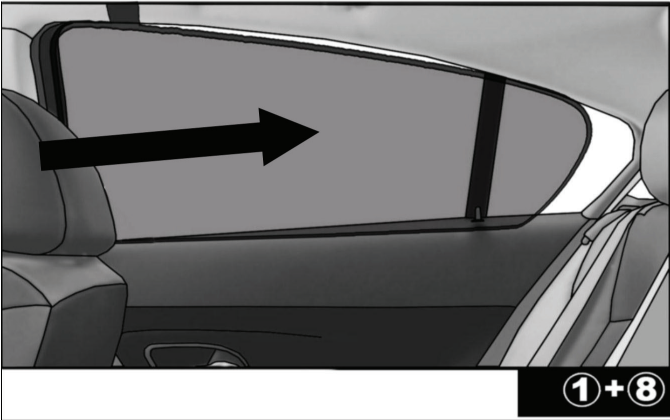

CL-M12 x 2

CL-M05 x 4

Installation

CITROEN C3 5DR
CIT-C3-5-B

SIDE SHADE INSTALLATION

Installation

CITROEN C3 5DR
CIT-C3-5-B

QUARTER LIGHT SHADE INSTALLATION