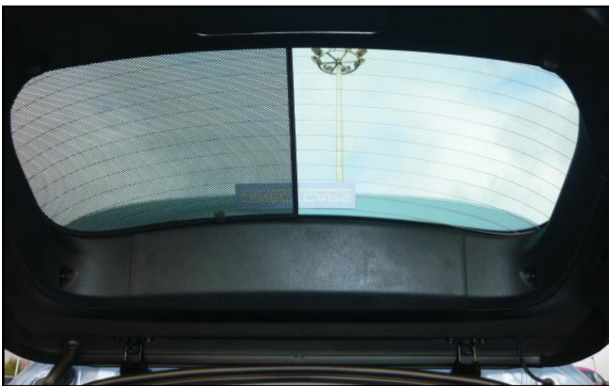

Installation

CITROEN C4 PICASSO 5DR
CIT-C4PI-5-B

REAR SHADE INSTALLATION

Please use the above steps for the other half of the rears.