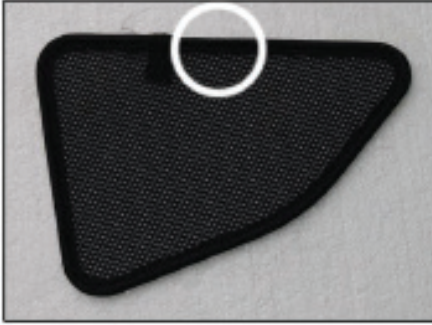

Installation

CITROEN C5 4DR
CIT-C5-4-B

PORT SHADE INSTALLATION