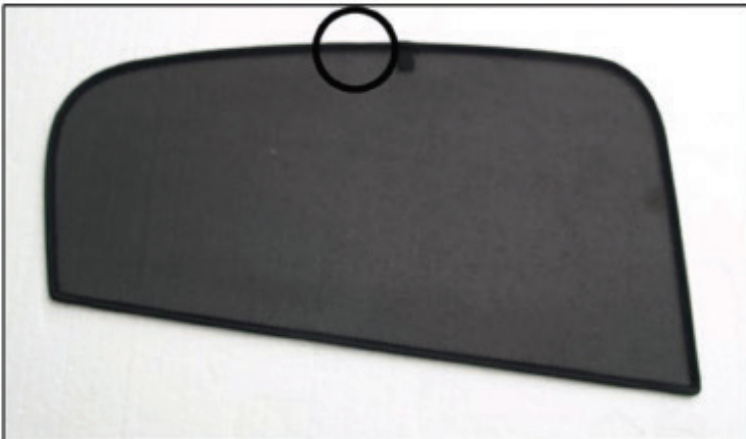

Installation Manual

CITROEN C5 4DR
CIT-C5-4-B

COMPONENTS INCLUDED

SIDE WINDOW X2

FRONT WINDOW X2

REAR WINDOW X2

CL-M02 x 4

CL-M13 x 2

CL-M03 x 4

Installation

CITROEN C5 4DR
CIT-C5-4-B

SIDE SHADE INSTALLATION

Installation

CITROEN C5 4DR
CIT-C5-4-B

SIDE SHADE INSTALLATION

Installation