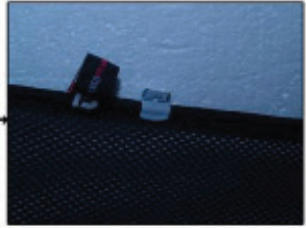

Installation Manual

CITROEN C5 4DR
CIT-C5-4-B

COMPONENTS INCLUDED

SIDE WINDOW X2

FRONT WINDOW X2

REAR WINDOW X2

CL-M02 x 4

CL-M13 x 2

CL-M03 x 4

Installation

CITROEN C5 4DR
CIT-C5-4-B

SIDE SHADE INSTALLATION

Installation

CITROEN C5 4DR
CIT-C5-4-B

SIDE SHADE INSTALLATION

Installation