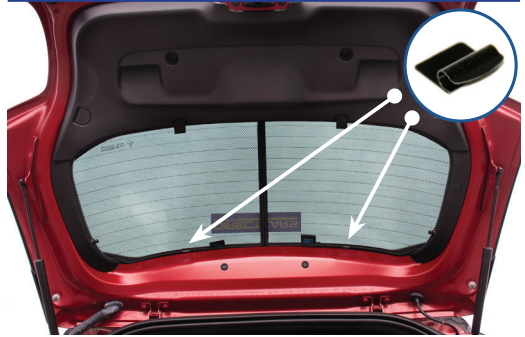

STEP 6

Installation

CITROEN DS3 3DR
CIT-DS3-3-A

Tailgate Shade Installation

STEP 7

Repeat this whole process for the other side.

STEP 8

STEP 9