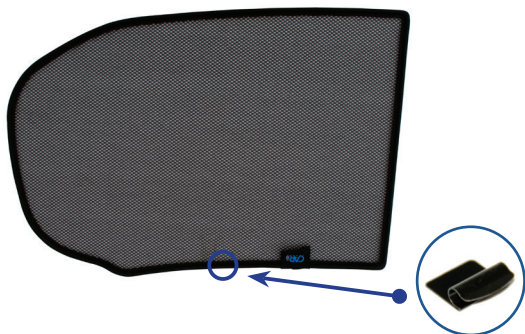

STEP 2

STEP 3

STEP 4

STEP 5

STEP 6

Installation

CITROEN DS3 3DR
CIT-DS3-3-A

Side Shade Installation

STEP 7

STEP 8

STEP 9

Repeat this whole process for the other side.

Installation

CITROEN DS3 3DR
CIT-DS3-3-A

Components Needed

Tailgate Shades

CL-M12 x 2

CL-M14 x 1

Tailgate Shade Installation

STEP 1

STEP 2

STEP 3

STEP 4

STEP 5