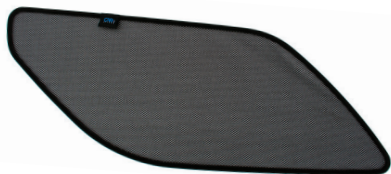

Installation Manual

CITROEN DS3 3DR
CIT-DS3-3-A

Shades

Side Shades

Tailgate Shades

Fixing Clips

CL-M02 x 4

CL-M12 x 2

CL-M14 x 1

Installation

CITROEN DS3 3DR
CIT-DS3-3-A

Components Needed

Side Shades

CL-M02 x 4

Side Shade Installation

STEP 1