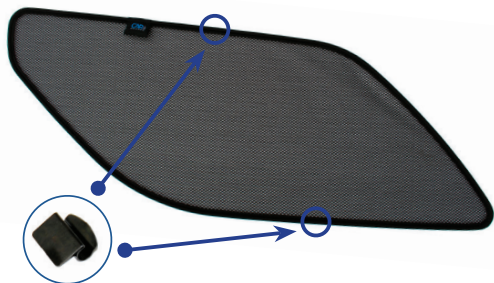

Installation Manual

CITROEN DS3 3DR
CIT-DS3-3-A

Shades

Side Shades

Tailgate Shades

Fixing Clips

CL-M02 x 4

CL-M12 x 2

CL-M14 x 1

Installation

CITROEN DS3 3DR
CIT-DS3-3-A

Components Needed

Side Shades

CL-M02 x 4

Side Shade Installation

STEP 1

STEP 2

STEP 3

STEP 4

STEP 5

STEP 6

Installation

CITROEN DS3 3DR
CIT-DS3-3-A

Side Shade Installation