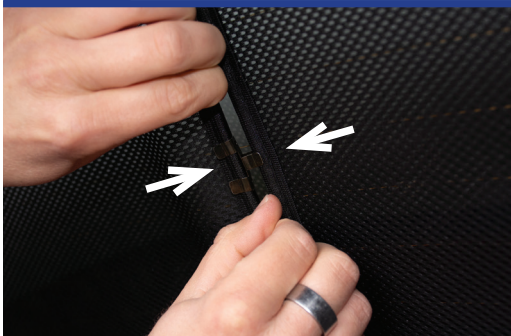

Installation

CITROEN DS3 3DR
CIT-DS3-3-A

Tailgate Shade Installation

STEP 7

Repeat this whole process for the other side.

STEP 8

STEP 9

STEP 10

STEP 11

STEP 12