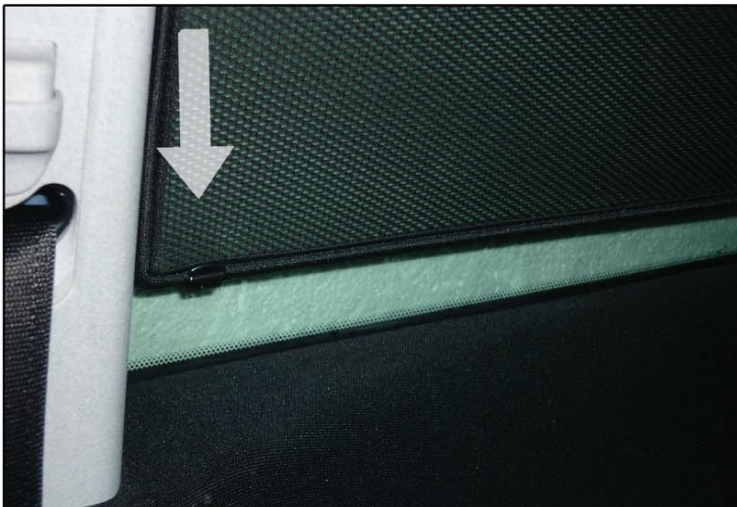

CL-M12 x 2

CL-M14 x 1

Installation

FIAT STILO 3DR

FIA-STIL-3-A

SIDE SHADE INSTALLATION

Installation

FIAT STILO 3DR