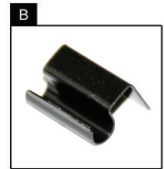

Installation Manual

FIAT STILO 3DR
FIA-STIL-3-A

COMPONENTS INCLUDED

SIDE WINDOWS X2

TAILGATE WINDOW X2

FIXING CLIPS

CL-M02 x 2

CL-M04 x 2

CL-M12 x 2

CL-M14 x 1

Installation

FIAT STILO 3DR

FIA-STIL-3-A

SIDE SHADE INSTALLATION

Installation

FIAT STILO 3DR