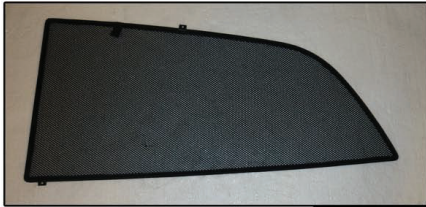

Installation Manual

FIAT STILO 3DR
FIA-STIL-3-A

COMPONENTS INCLUDED

SIDE WINDOWS X2

TAILGATE WINDOW X2

FIXING CLIPS

CL-M02 x 2

CL-M04 x 2

CL-M12 x 2

CL-M14 x 1

Installation

FIAT STILO 3DR

FIA-STIL-3-A

SIDE SHADE INSTALLATION

Installation

FIAT STILO 3DR