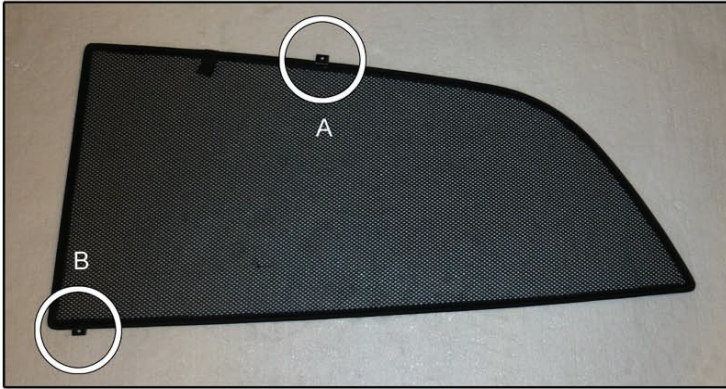

Installation Manual

FIAT STILO 3DR
FIA-STIL-3-A

COMPONENTS INCLUDED

SIDE WINDOWS X2

TAILGATE WINDOW X2

FIXING CLIPS

CL-M02 x 2

CL-M04 x 2

CL-M12 x 2

CL-M14 x 1

Installation

FIAT STILO 3DR

FIA-STIL-3-A

SIDE SHADE INSTALLATION

Installation

FIAT STILO 3DR

FIA-STIL-3-A

SIDE SHADE INSTALLATION

X2

Installation

FIAT STILO 3DR

FIA-STIL-3-A

TAILGATE SHADE INSTALLATION

Installation