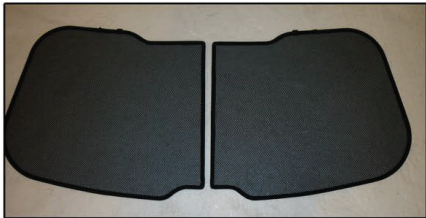

Installation Manual

FIAT STILO 3DR
FIA-STIL-3-A

COMPONENTS INCLUDED

SIDE WINDOWS X2

TAILGATE WINDOW X2

FIXING CLIPS

CL-M02 x 2

CL-M04 x 2

CL-M12 x 2

CL-M14 x 1

Installation

FIAT STILO 3DR

FIA-STIL-3-A

SIDE SHADE INSTALLATION

Installation

FIAT STILO 3DR