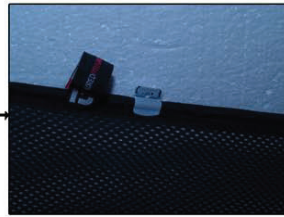

Installation Manual

FIAT STILO 3DR
FIA-STIL-3-A

COMPONENTS INCLUDED

SIDE WINDOWS X2

TAILGATE WINDOW X2

FIXING CLIPS

CL-M02 x 2

CL-M04 x 2

CL-M12 x 2

CL-M14 x 1

Installation

FIAT STILO 3DR

FIA-STIL-3-A

SIDE SHADE INSTALLATION

Installation

FIAT STILO 3DR

FIA-STIL-3-A

SIDE SHADE INSTALLATION

X2

Installation

FIAT STILO 3DR

FIA-STIL-3-A

TAILGATE SHADE INSTALLATION

Installation