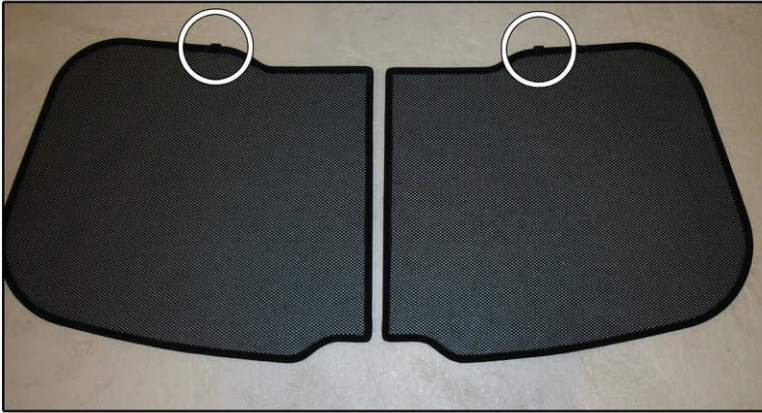

FIA-STIL-3-A

SIDE SHADE INSTALLATION

X2

Installation

FIAT STILO 3DR

FIA-STIL-3-A

TAILGATE SHADE INSTALLATION

Installation