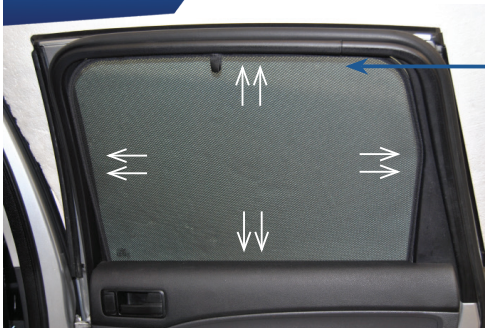

Side Shade Installation

FORD C-MAX 5DR
FOR-CMAX-5-A

COMPONENTS NEEDED:

STEP #1

ATTACH CLIPS ON SHADE EDGES

STEP #2

POSITION THE SIDE SHADE

STEP #3

INSERT CLIPS INSIDE WEATHERSTRIP

STEP #4

ENSURE SECURELY FITTED IN PLACE

CAR
SHADES

Quarter Light Shade Installation

FORD C-MAX 5DR
FOR-CMAX-5-A

COMPONENTS NEEDED:

STEP #1

ATTACH CLIPS ON SHADE EDGES

STEP #2

INSERT CLIPS BEHIND INTERIOR TRIM

STEP #3

ENSURE SECURELY FITTED IN PLACE

CAR
SHADES

Rear Shade Installation

FORD C-MAX 5DR
FOR-CMAX-5-A