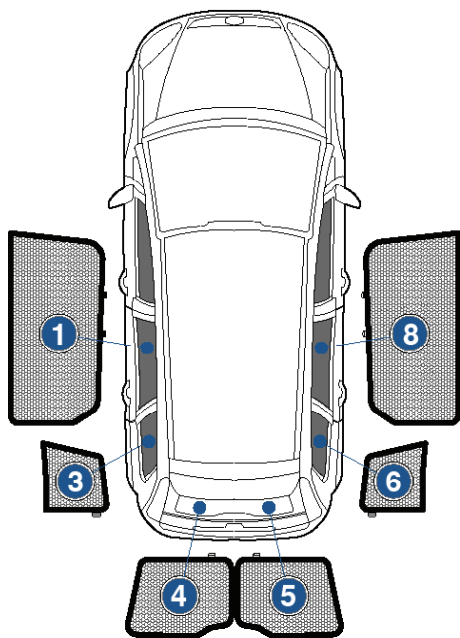

Installation Manual

FORD C-MAX 5DR
FOR-CMAX-5-A

COMPONENTS INCLUDED

SHADES

FIXING CLIPS

CL-M01 x 4

CL-M13 x 4

CL-M14 x 1

Side Shade Installation

FORD C-MAX 5DR
FOR-CMAX-5-A

COMPONENTS NEEDED:

STEP #1

ATTACH CLIPS ON SHADE EDGES

STEP #2

POSITION THE SIDE SHADE

STEP #3

INSERT CLIPS INSIDE WEATHERSTRIP

STEP #4

ENSURE SECURELY FITTED IN PLACE

CAR
SHADES

Quarter Light Shade Installation

FORD C-MAX 5DR
FOR-CMAX-5-A

COMPONENTS NEEDED:

STEP #1

ATTACH CLIPS ON SHADE EDGES

STEP #2

INSERT CLIPS BEHIND INTERIOR TRIM

STEP #3

ENSURE SECURELY FITTED IN PLACE

CAR
SHADES

Rear Shade Installation

FORD C-MAX 5DR
FOR-CMAX-5-A