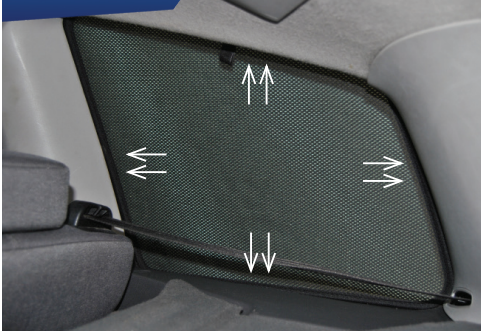

INSERT CLIPS INSIDE WEATHERSTRIP

STEP #4

ENSURE SECURELY FITTED IN PLACE

CAR
SHADES

Quarter Light Shade Installation

FORD C-MAX 5DR
FOR-CMAX-5-A

COMPONENTS NEEDED:

STEP #1

ATTACH CLIPS ON SHADE EDGES

STEP #2

INSERT CLIPS BEHIND INTERIOR TRIM

STEP #3

ENSURE SECURELY FITTED IN PLACE

CAR
SHADES

Rear Shade Installation

FORD C-MAX 5DR
FOR-CMAX-5-A

COMPONENTS NEEDED:

STEP #1

ATTACH CLIPS ON SHADE EDGES

STEP #2

POSITION THE REAR SHADE

STEP #3

INSERT CLIPS BEHIND INTERIOR TRIM

STEP #4