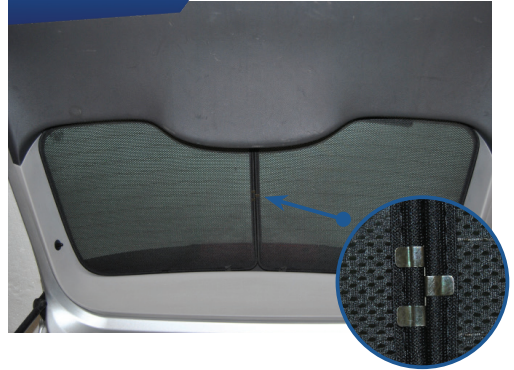

STEP #4

REPEAT THE PROCESS ON OTHER SHADE