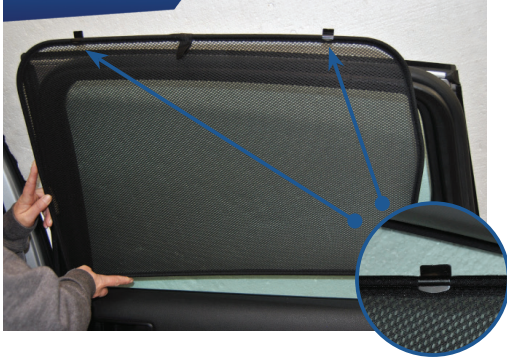

Side Shade Installation

FORD C-MAX 5DR
FOR-CMAX-5-A

COMPONENTS NEEDED:

STEP #1

ATTACH CLIPS ON SHADE EDGES

STEP #2

POSITION THE SIDE SHADE

STEP #3

INSERT CLIPS INSIDE WEATHERSTRIP

STEP #4

ENSURE SECURELY FITTED IN PLACE

CAR
SHADES

Quarter Light Shade Installation

FORD C-MAX 5DR
FOR-CMAX-5-A

COMPONENTS NEEDED:

STEP #1