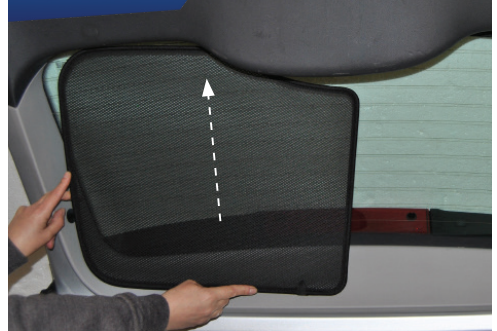

COMPONENTS NEEDED:

STEP #1

ATTACH CLIPS ON SHADE EDGES

STEP #2

POSITION THE REAR SHADE

STEP #3

INSERT CLIPS BEHIND INTERIOR TRIM

STEP #4