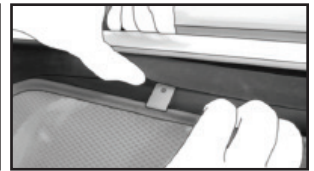

Side Shade Installation

FORD C-MAX 5DR
FOR-CMAX-5-A

COMPONENTS NEEDED:

STEP #1

ATTACH CLIPS ON SHADE EDGES

STEP #2

POSITION THE SIDE SHADE

STEP #3

INSERT CLIPS INSIDE WEATHERSTRIP

STEP #4

ENSURE SECURELY FITTED IN PLACE

CAR
SHADES

Quarter Light Shade Installation

FORD C-MAX 5DR
FOR-CMAX-5-A

COMPONENTS NEEDED:

STEP #1