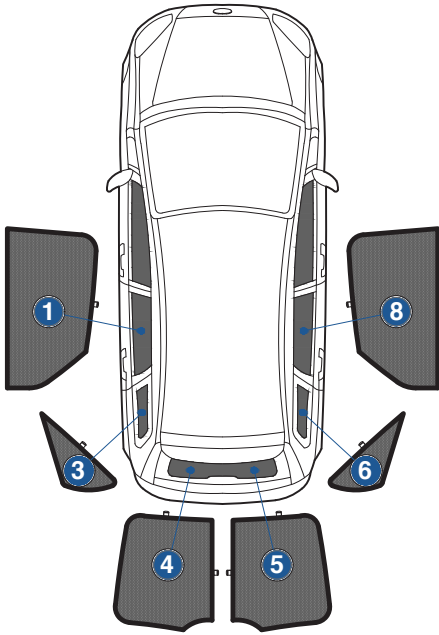

# Installation Manual

FORD FOCUS 5DR  
FOR-FOCU-5-B

COMPONENTS INCLUDED

SHADES

FIXING CLIPS

**CAR**  
SHADES