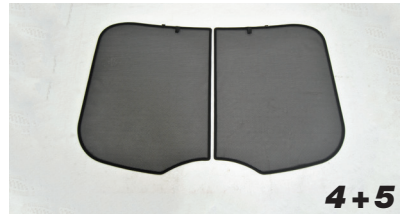

# Installation Manual

FORD FOCUS 5DR  
FOR-FOCU-5-B

COMPONENTS INCLUDED

SHADES

FIXING CLIPS

**CAR**  
SHADES