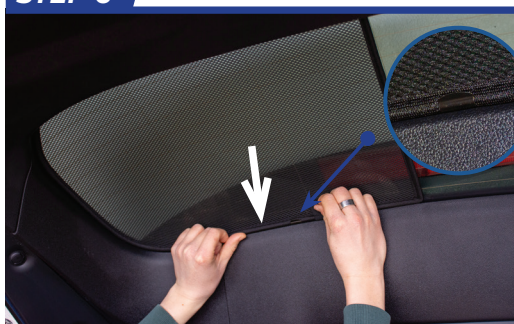

STEP 2

STEP 3

STEP 4

STEP 5

STEP 6

Installation

FORD FOCUS ESTATE
FOR-FOCU-E-D

Tailgate Shade Installation