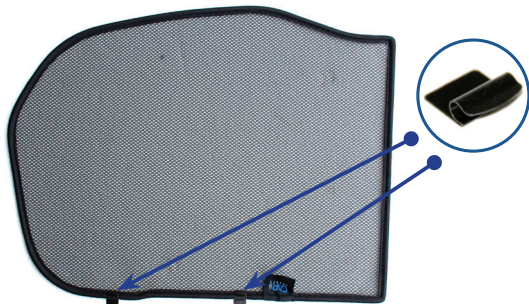

Installation

FORD FOCUS ESTATE
FOR-FOCU-E-D

Components Needed

Tailgate Shades

CL-M12 x 4

CL-M14 x 1

Tailgate Shade Installation

STEP 1