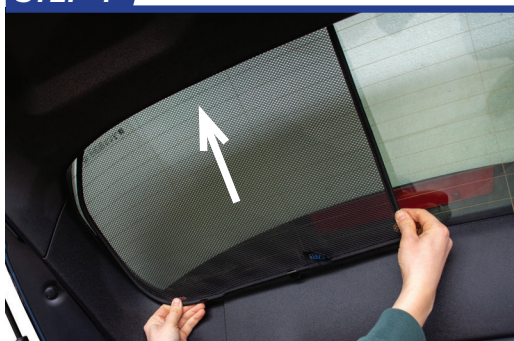

Installation

FORD FOCUS ESTATE
FOR-FOCU-E-D

Components Needed

Tailgate Shade Installation

STEP 1

STEP 2

STEP 3

STEP 4

STEP 5

STEP 6