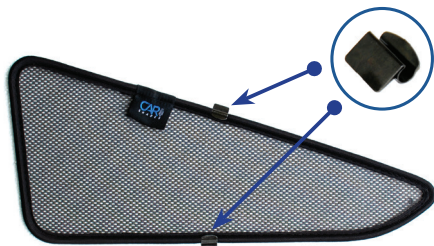

Port Shade Installation

STEP 1