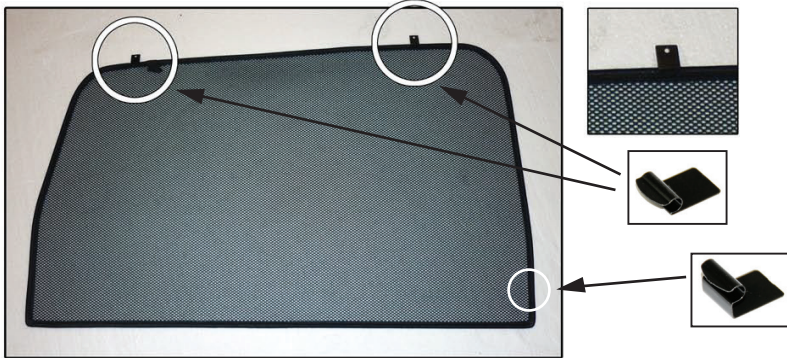

Installation Manual

FORD S-MAX 5DR
FOR-SMAX-5-A

COMPONENTS INCLUDED

Side Windows x 2

Port Windows x 2

Tailgate Window x 2

FIXING CLIPS

CL-M01 x 4

CL-M12 x 2

CL-M03 x 2

Installation

FORD S-MAX 5DR
FOR-SMAX-5-A

SIDE SHADE INSTALLATION

Installation

FORD S-MAX 5DR
FOR-SMAX-5-A

SIDE SHADE INSTALLATION

X2

Installation

FORD S-MAX 5DR
FOR-SMAX-5-A

PORT SHADE INSTALLATION

X2

Installation

FORD S-MAX 5DR
FOR-SMAX-5-A

TAILGATE SHADE INSTALLATION