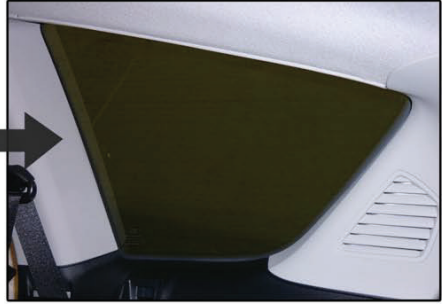

Installation

FORD S-MAX 5DR
FOR-SMAX-5-A

PORT SHADE INSTALLATION

X2