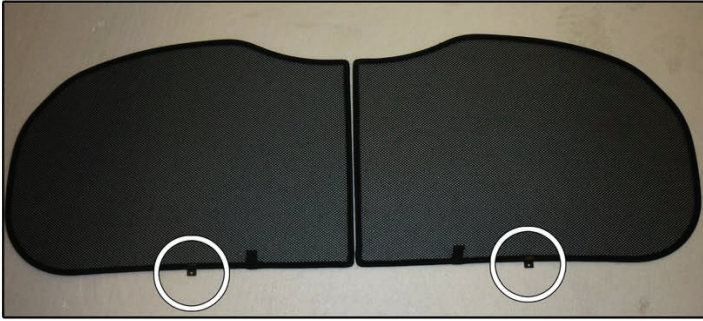

X2

Installation

FORD S-MAX 5DR
FOR-SMAX-5-A

PORT SHADE INSTALLATION

X2

Installation

FORD S-MAX 5DR
FOR-SMAX-5-A

TAILGATE SHADE INSTALLATION