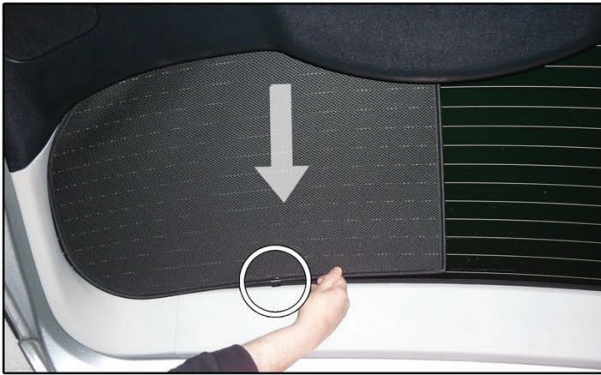

TAILGATE SHADE INSTALLATION