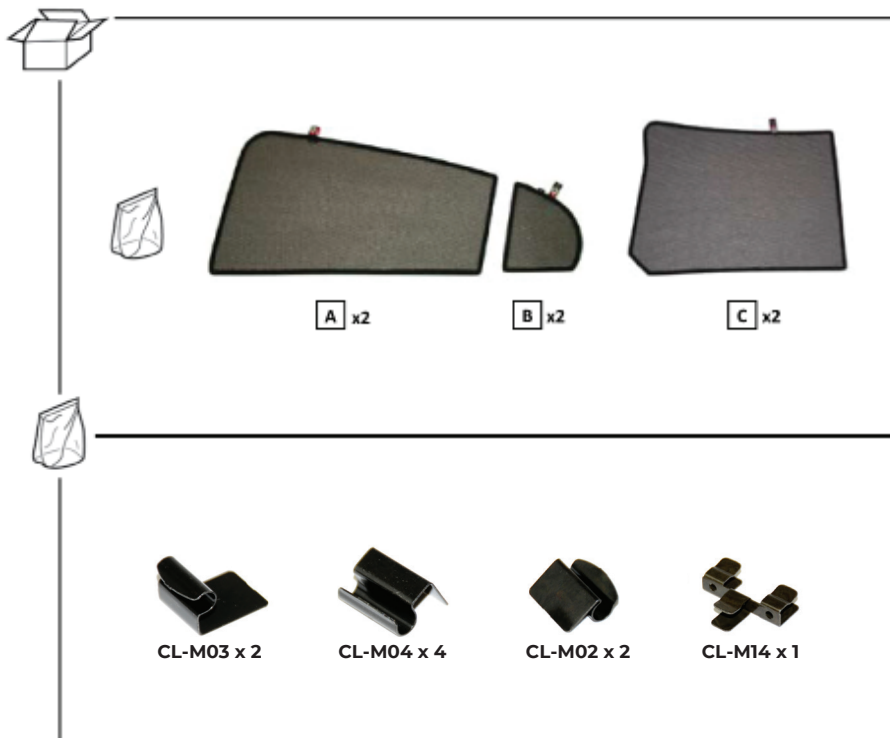

Installation Manual

JAGUAR XF 4DR
JAG-XF-4-A

Models With Factory Fitted Electric Blinds

COMPONENTS INCLUDED

Installation

JAGUAR XF 4DR
JAG-XF-4-A

Installation

JAGUAR XF 4DR
JAG-XF-4-A