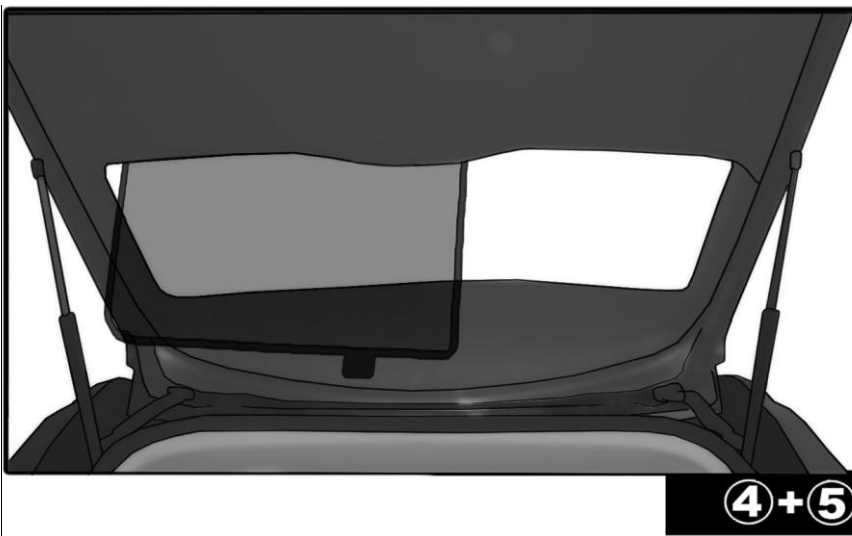

### FIXING CLIPS

CL-M02 x6

SIDE SHADE INSTALLATION

REAR SHADE INSTALLATION

REAR SHADE INSTALLATION

④+⑤