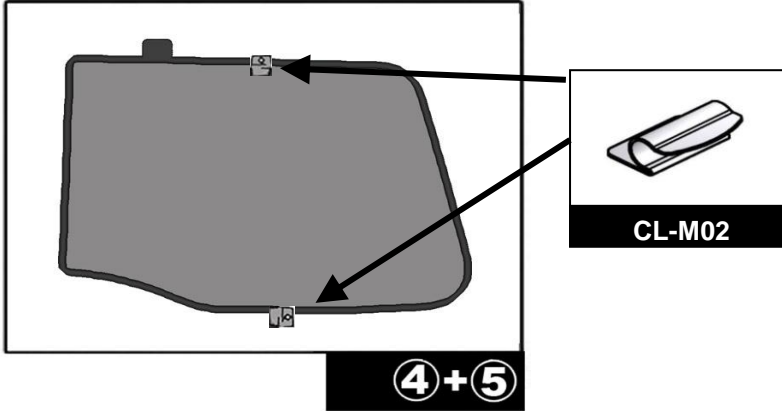

### FIXING CLIPS

CL-M02 x6

SIDE SHADE INSTALLATION

REAR SHADE INSTALLATION

REAR SHADE INSTALLATION

④+⑤