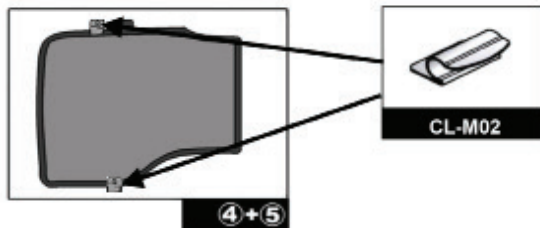

Installation Manual

LAND ROVER EVOQUE 5DR
LRO-EV-5-A

COMPONENTS INCLUDED

CL-M02 x 8

CL-M13 x 4

CL-M12 x 2

CL-M14 x 1

Installation

LAND ROVER EVOQUE 5DR
LRO-EV-5-A

SIDE SHADE INSTALLATION

Installation

LAND ROVER EVOQUE 5DR
LRO-EV-5-A

QUARTER LIGHT SHADE INSTALLATION

Installation

LAND ROVER EVOQUE 5DR
LRO-EV-5-A

REAR SHADE INSTALLATION