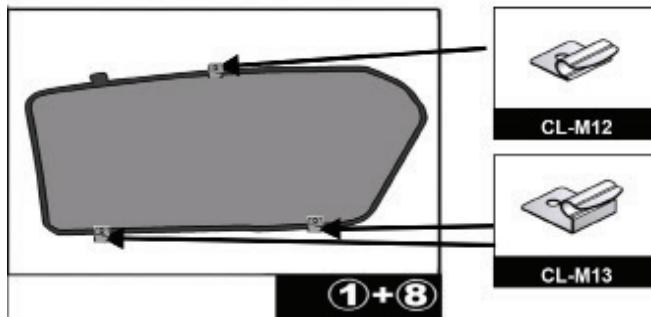

Installation Manual

LAND ROVER EVOQUE 5DR
LRO-EV-5-A

COMPONENTS INCLUDED

CL-M02 x 8

CL-M13 x 4

CL-M12 x 2

CL-M14 x 1

Installation

LAND ROVER EVOQUE 5DR
LRO-EV-5-A

SIDE SHADE INSTALLATION

Installation

LAND ROVER EVOQUE 5DR
LRO-EV-5-A

QUARTER LIGHT SHADE INSTALLATION

Installation

LAND ROVER EVOQUE 5DR
LRO-EV-5-A

REAR SHADE INSTALLATION