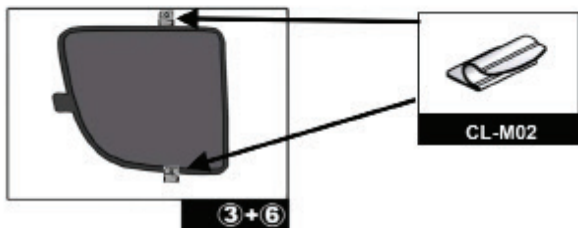

Installation Manual

LAND ROVER EVOQUE 5DR
LRO-EV-5-A

COMPONENTS INCLUDED

CL-M02 x 8

CL-M13 x 4

CL-M12 x 2

CL-M14 x 1

Installation

LAND ROVER EVOQUE 5DR
LRO-EV-5-A

SIDE SHADE INSTALLATION

Installation

LAND ROVER EVOQUE 5DR
LRO-EV-5-A

QUARTER LIGHT SHADE INSTALLATION

Installation

LAND ROVER EVOQUE 5DR
LRO-EV-5-A

REAR SHADE INSTALLATION

Installation

LAND ROVER EVOQUE 5DR
LRO-EV-5-A

REAR SHADE INSTALLATION