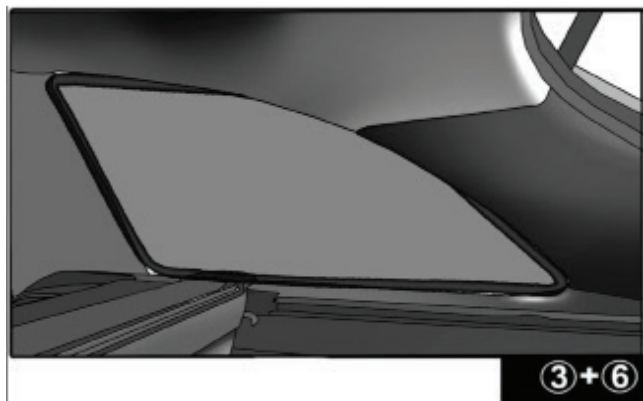

LAND ROVER EVOQUE 5DR
LRO-EV-5-A

SIDE SHADE INSTALLATION

Installation

LAND ROVER EVOQUE 5DR
LRO-EV-5-A

QUARTER LIGHT SHADE INSTALLATION

Installation

LAND ROVER EVOQUE 5DR
LRO-EV-5-A

REAR SHADE INSTALLATION