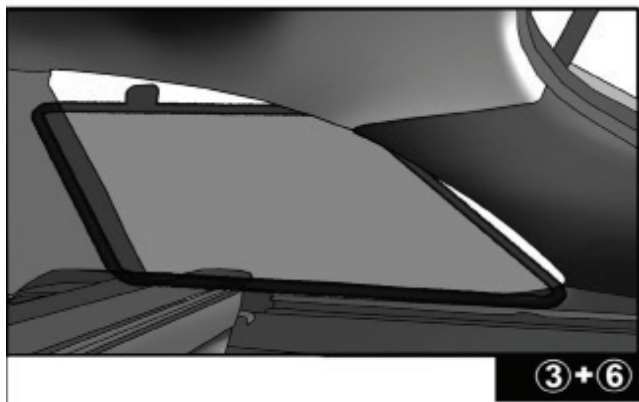

LAND ROVER EVOQUE 5DR
LRO-EV-5-A

SIDE SHADE INSTALLATION

Installation

LAND ROVER EVOQUE 5DR
LRO-EV-5-A

QUARTER LIGHT SHADE INSTALLATION

Installation

LAND ROVER EVOQUE 5DR
LRO-EV-5-A

REAR SHADE INSTALLATION