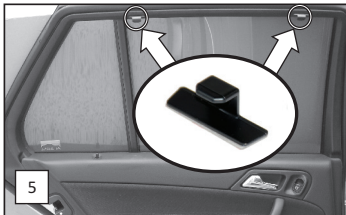

Installation Manual

MERCEDES BENZ C CLASS ESTATE
MB-CCLS-E-B

COMPONENTS INCLUDED

FIXING CLIPS

CL-M01 x 2

CL-M02 x 2

CL-P02 x 4

CL-W01 x 1

CAR
SHADES

Installation

MERCEDES BENZ C CLASS ESTATE
MB-CCLS-E-B

SIDE SHADE INSTALLATION

Installation

MERCEDES BENZ C CLASS ESTATE
MB-CCLS-E-B

PORT & TAILGATE SHADE INSTALLATION