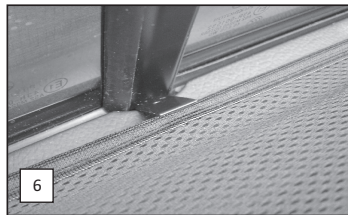

Installation Manual

MERCEDES BENZ C CLASS ESTATE
MB-CCLS-E-B

COMPONENTS INCLUDED

FIXING CLIPS

CL-M01 x 2

CL-M02 x 2

CL-P02 x 4

CL-W01 x 1

CAR
SHADES

Installation

MERCEDES BENZ C CLASS ESTATE
MB-CCLS-E-B

SIDE SHADE INSTALLATION

Installation

MERCEDES BENZ C CLASS ESTATE
MB-CCLS-E-B

PORT & TAILGATE SHADE INSTALLATION