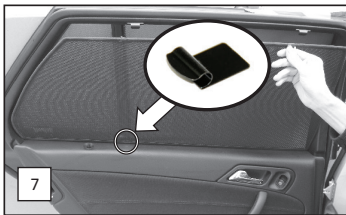

Installation Manual

MERCEDES BENZ C CLASS ESTATE
MB-CCLS-E-B

COMPONENTS INCLUDED

FIXING CLIPS

CL-M01 x 2

CL-M02 x 2

CL-P02 x 4

CL-W01 x 1

CAR
SHADES

Installation

MERCEDES BENZ C CLASS ESTATE
MB-CCLS-E-B

SIDE SHADE INSTALLATION

Installation

MERCEDES BENZ C CLASS ESTATE
MB-CCLS-E-B

PORT & TAILGATE SHADE INSTALLATION