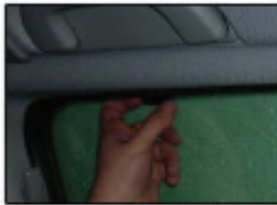

PORT SHADE INSTALLATION