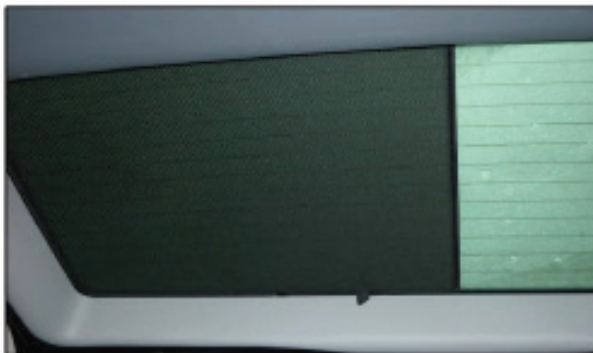

TAILGATE SHADE INSTALLATION