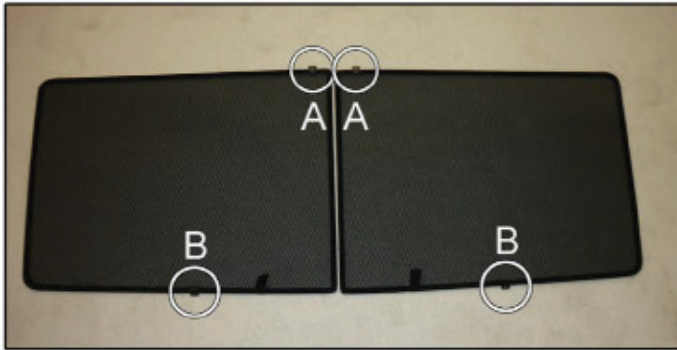

PORT SHADE INSTALLATION

X2

Installation

MERCEDES-BENZ VITO LWB
MB-VITO-5-B

TAILGATE SHADE INSTALLATION

Installation

MERCEDES-BENZ VITO LWB

MB-VITO-5-B