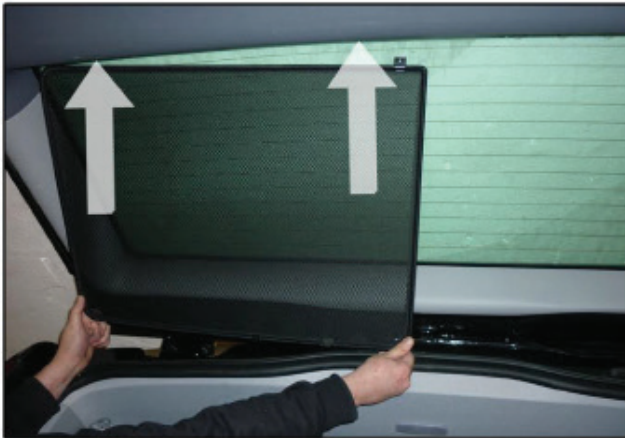

PORT SHADE INSTALLATION

X2

Installation

MERCEDES-BENZ VITO LWB
MB-VITO-5-B

TAILGATE SHADE INSTALLATION

Installation

MERCEDES-BENZ VITO LWB

MB-VITO-5-B