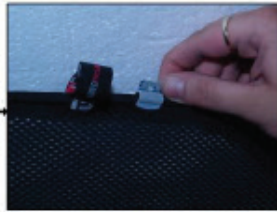

PORT SHADE INSTALLATION

X2

Installation

MERCEDES-BENZ VITO LWB
MB-VITO-5-B

TAILGATE SHADE INSTALLATION

Installation

MERCEDES-BENZ VITO LWB

MB-VITO-5-B