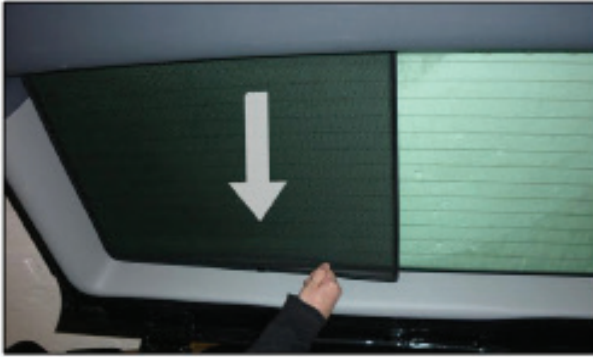

TAILGATE SHADE INSTALLATION