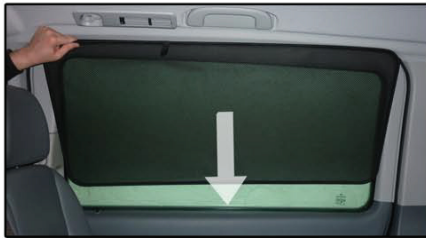

CL-P02 x 8

CL-M13 x 2

CL-W01 x 1

Installation

MERCEDES-BENZ VITO LWB
MB-VITO-5-B

SIDE SHADE INSTALLATION

X2

Installation