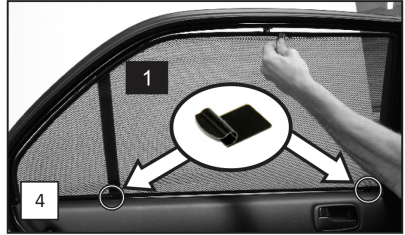

MIT-LANC-4-A

Side Shade Installation

Installation

MITSUBISHI LANCER 4DR

MIT-LANC-4-A

Side Shade Installation

Installation

MITSUBISHI LANCER 4DR