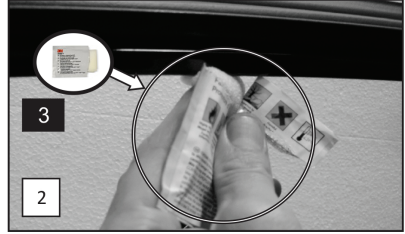

MIT-LANC-4-A

Side Shade Installation

Installation

MITSUBISHI LANCER 4DR

MIT-LANC-4-A

Side Shade Installation

Installation

MITSUBISHI LANCER 4DR