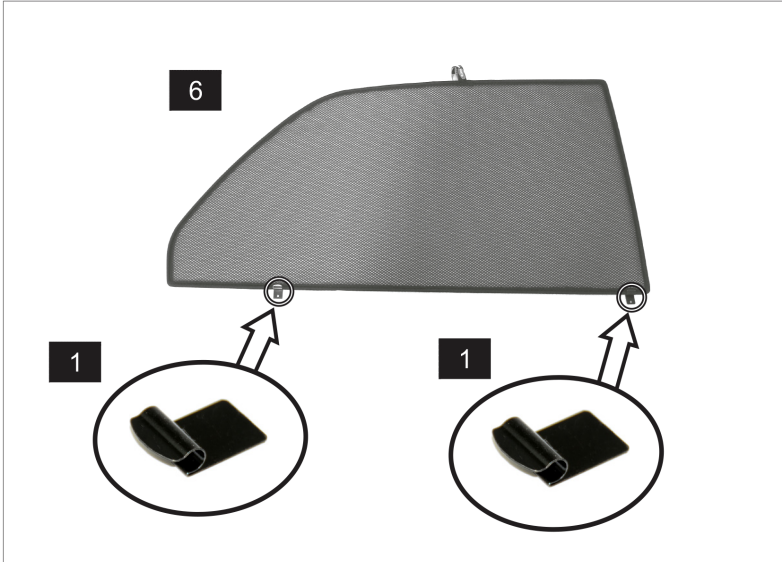

Installation Manual

MITSUBISHI LANCER 4DR
MIT-LANC-4-A

COMPONENTS INCLUDED

CL-M01 x 8

CL-P01 x 4

CL-W01 x 1

Installation

MITSUBISHI LANCER 4DR

MIT-LANC-4-A

Side Shade Installation

Installation

MITSUBISHI LANCER 4DR

MIT-LANC-4-A

Side Shade Installation

Installation

MITSUBISHI LANCER 4DR