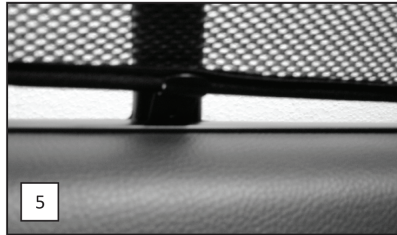

MIT-LANC-4-A

Side Shade Installation

Installation

MITSUBISHI LANCER 4DR

MIT-LANC-4-A

Side Shade Installation

Installation

MITSUBISHI LANCER 4DR