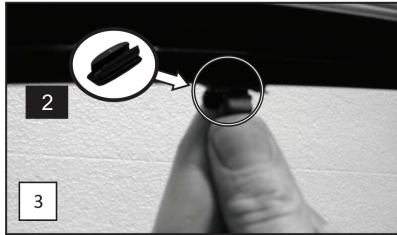

MIT-LANC-4-A

Side Shade Installation

Installation

MITSUBISHI LANCER 4DR

MIT-LANC-4-A

Side Shade Installation

Installation

MITSUBISHI LANCER 4DR