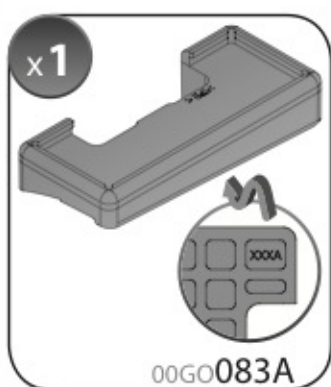

FORD FIESTA

5

5/02→8/08

Art. **N21001**