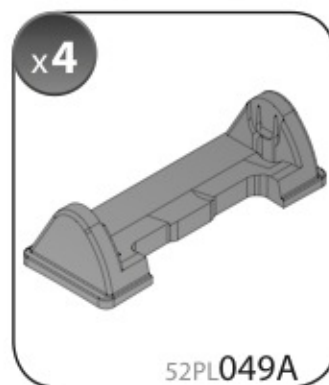

FORD FIESTA

5

5/02→8/08

Art. **N21001**