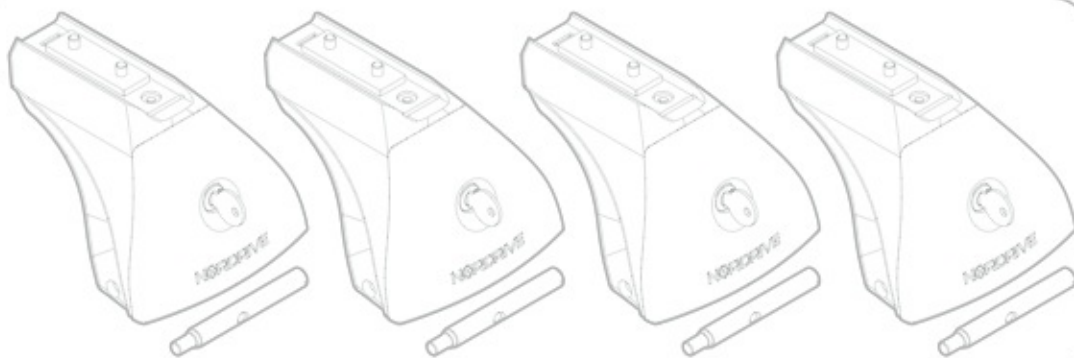

**FORD FIESTA**

5/02 → 8/08

Art.  
**N21001**

**C**

Art. **N20001**

**B**

Art. **N15020**

**A**

**ACCIAIO**  
Steel

Art. **N15025**

**A**

**ALLUMINIO**  
Aluminium

 +  +  = max: **60kg**  
5,5kg

max:  
**???**kg

Safety regulations

FORD FIESTA