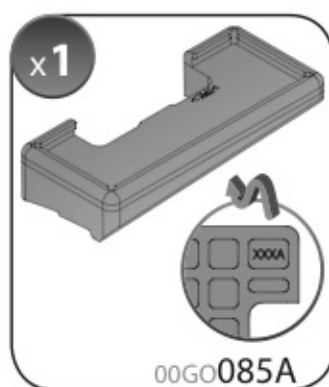

FORD FIESTA

5

5/02→8/08

Art. **N21001**