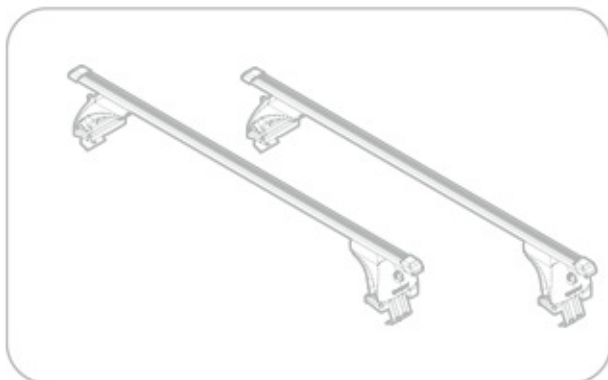

**FORD FIESTA**

5/02 → 8/08

Art.  
**N21001**

**C**

Art. **N20001**

**B**

Art. **N15020**

**A**

**ACCIAIO**  
Steel

Art. **N15025**

**A**

**ALLUMINIO**  
Aluminium

 +  +  = max: **60kg**  
5,5kg

max:  
**???**kg

Safety regulations

FORD FIESTA