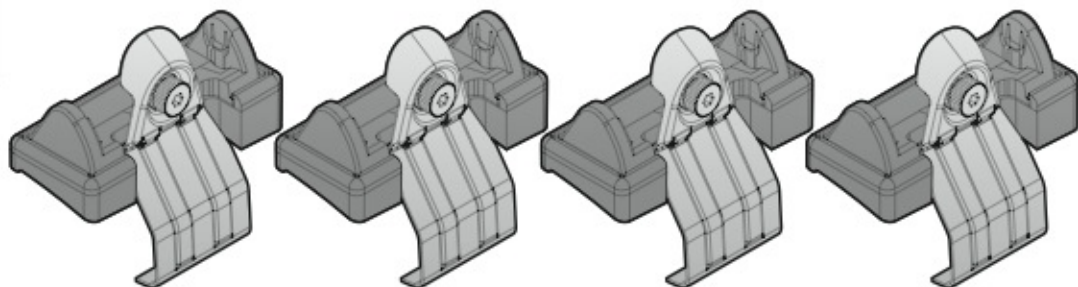

FORD FIESTA

5/02 → 8/08

Art.
N21001