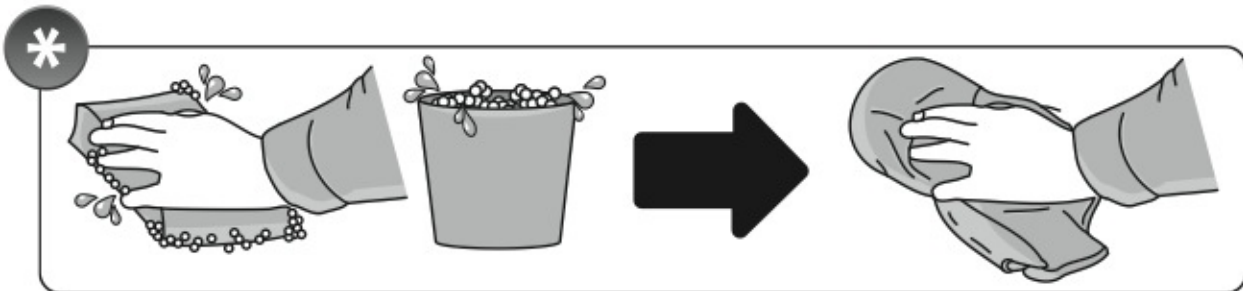

**ACCIAIO**  
Steel

Art. **N15025**

**A**

**ALLUMINIO**  
Aluminium

 +  +  = max: **60kg**  
5,5kg

max:  
**???**kg

Safety regulations

FORD FIESTA