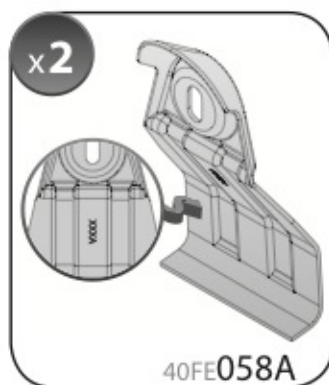

FORD FIESTA

5

5/02→8/08

Art. **N21001**