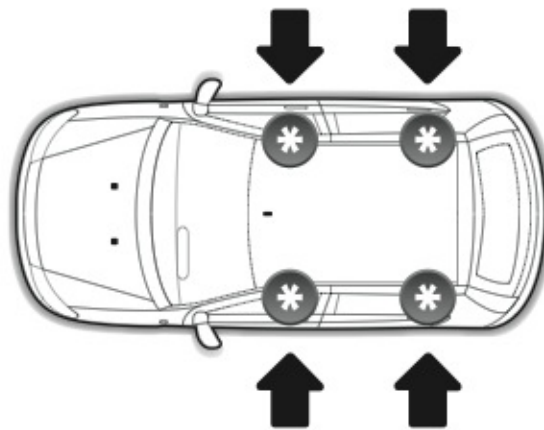

**ACCIAIO**  
Steel

Art. **N15025**

**A**

**ALLUMINIO**  
Aluminium

 +  +  = max: **60kg**  
5,5kg

max:  
**???**kg

Safety regulations

FORD FIESTA