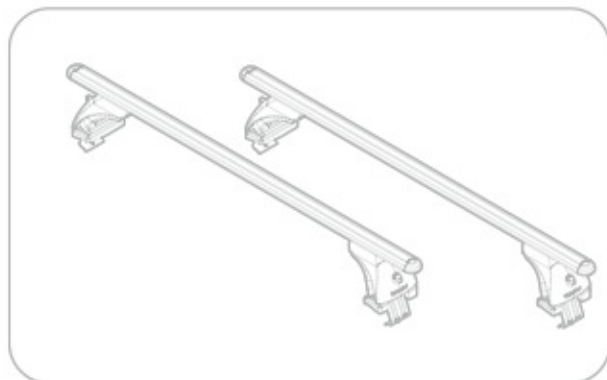

**ACCIAIO**  
Steel

Art. **N15025**

**A**

**ALLUMINIO**  
Aluminium

 +  +  = max: **60kg**  
5,5kg

max:  
**???**kg

Safety regulations

FORD FIESTA