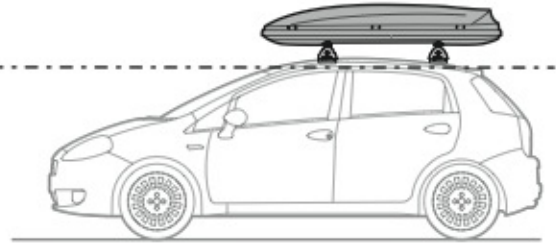

**ACCIAIO**  
Steel

Art. **N15025**

**A**

**ALLUMINIO**  
Aluminium

 +  +  = max: **60kg**  
5,5kg

max:  
**???**kg

Safety regulations

FORD FIESTA