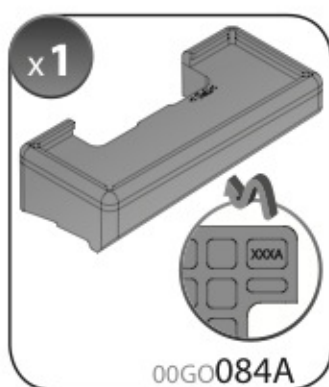

FORD FIESTA

5

5/02→8/08

Art. **N21001**