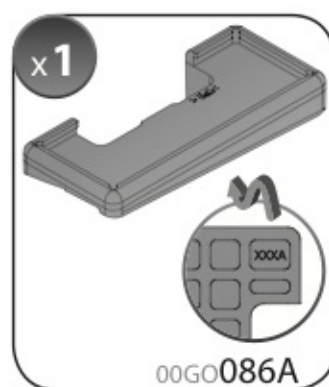

FORD FIESTA

5

5/02→8/08

Art. **N21001**