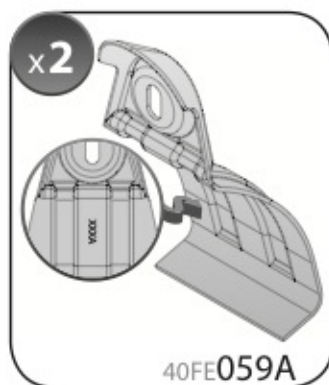

FORD FIESTA

5

5/02→8/08

Art. **N21001**