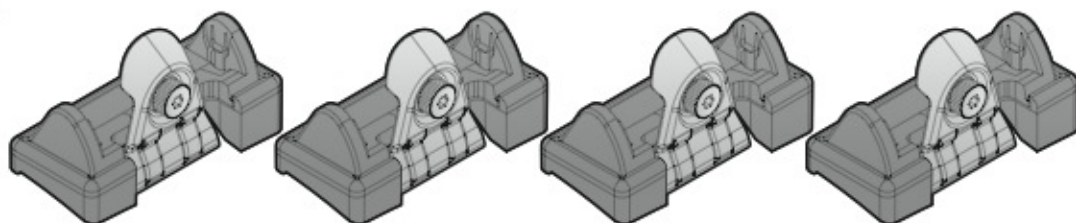

RENAULT LAGUNA

3/01→9/07

120cm

RENAULT LAGUNA
GRANDTOUR

3/01→9/07

120cm

Art.
N21004

C

Safety regulations

RENAULT CLIO

5

3/98→9/05

108cm

RENAULT CLIO
STORIA

5

10/05→12/10