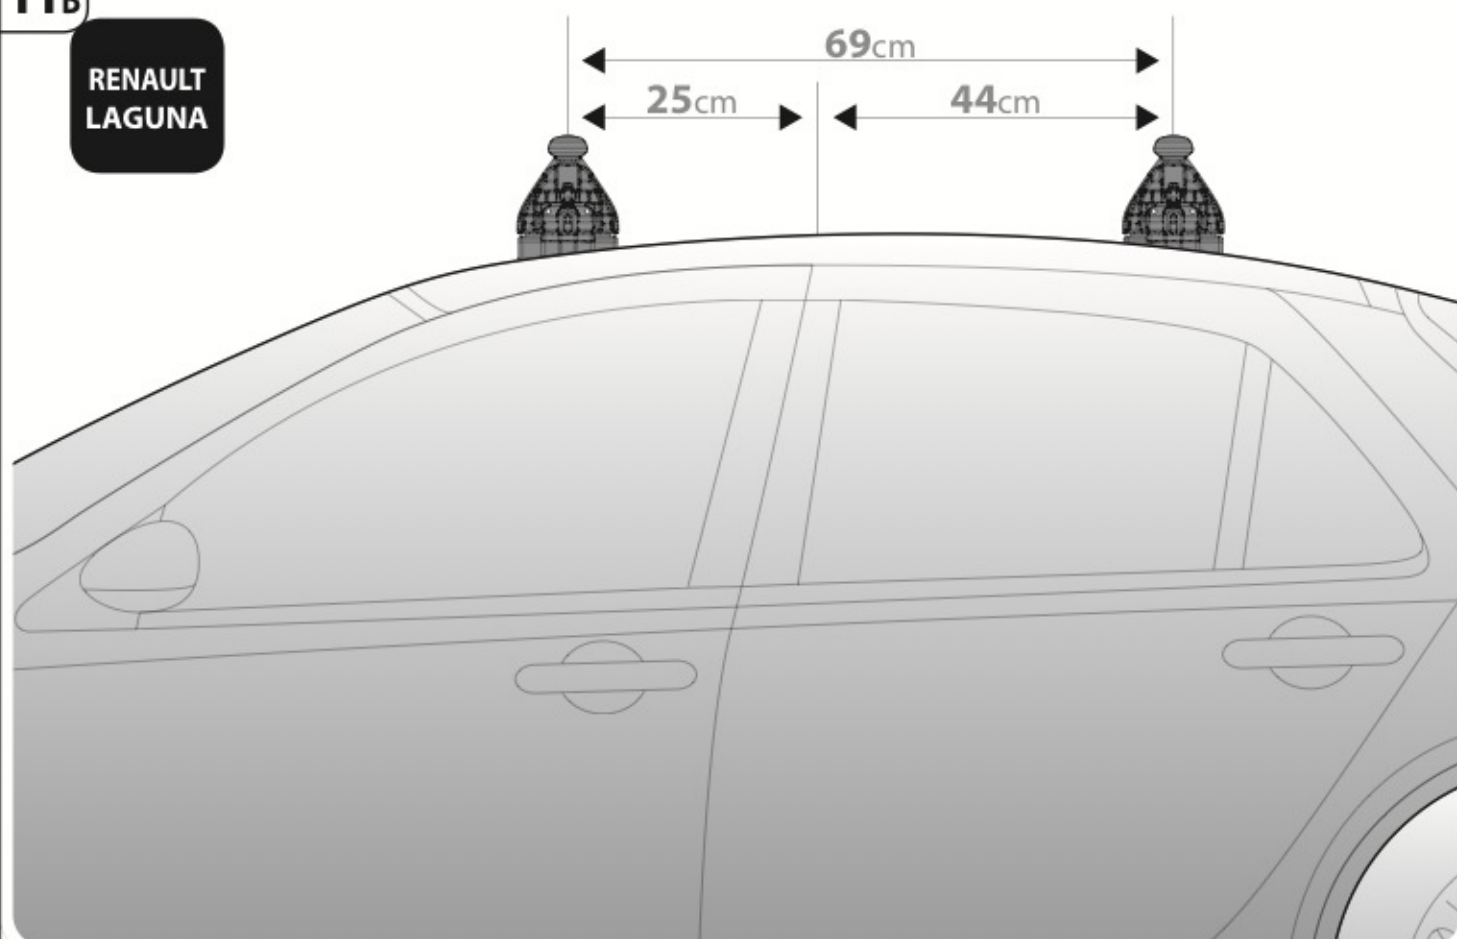

11B

RENAULT
LAGUNA