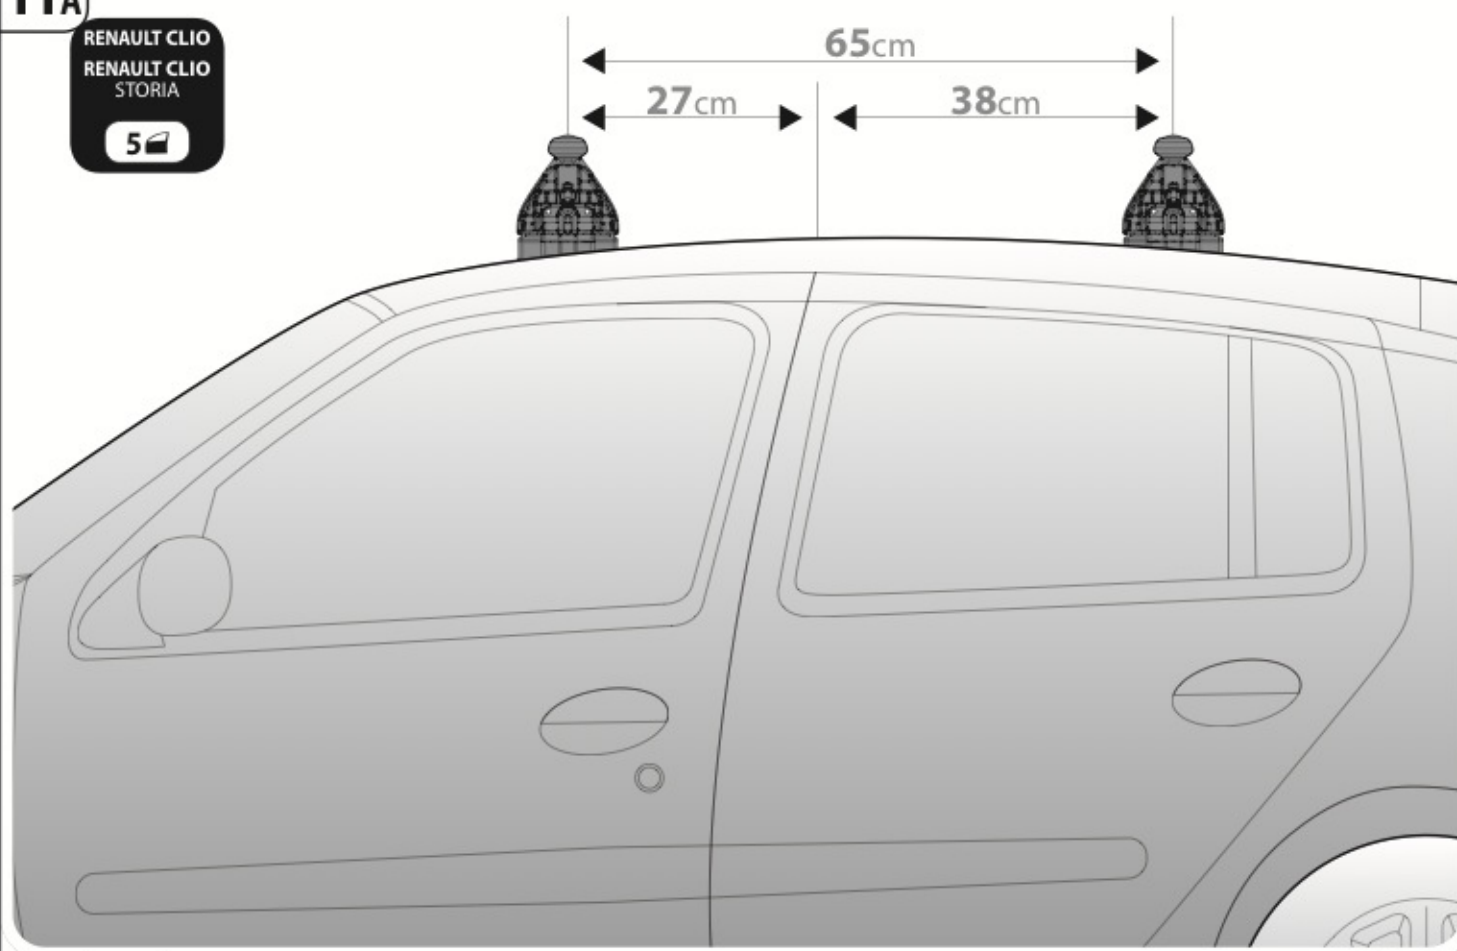

11A

RENAULT CLIO
RENAULT CLIO
STORIA

5