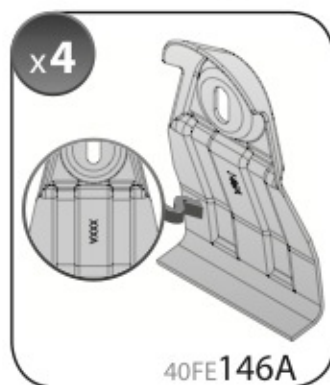

A

ALLUMINIO
Aluminium

 +  +  = max: **60kg**
5,5kg

max:
???kg

Safety regulations

HONDA HR-V

1/99→12/05

Art. **N21014**

3A	HONDA HR-V	3		1/99 → 12/05	37 (F = 98cm)	34,5 (R = 95,5cm)
3B	HONDA HR-V	5		1/99 → 12/05	35 (F = 96cm)	33 (R = 94cm)
					X	Y

4

5

6

7

11A

**HONDA
HR-V**
3

11B