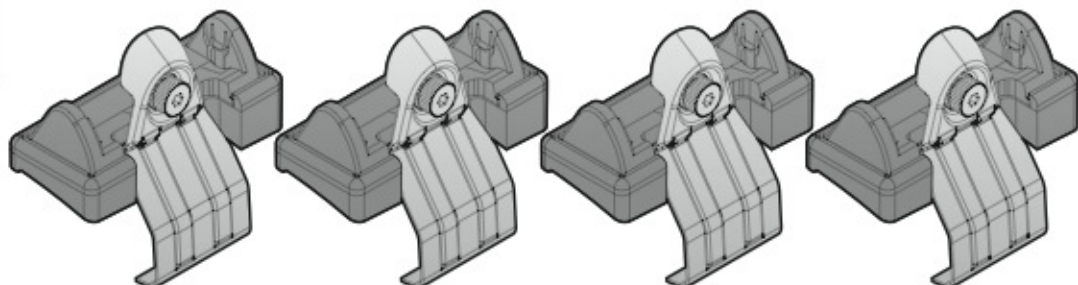

Art.
N21014

C

Art. **N20001**

B

Art. **N15021**

A

ACCIAIO
Steel

Art. **N15026**

A

ALLUMINIO
Aluminium

 +  +  = max: **60kg**
5,5kg

max:
???kg

Safety regulations

HONDA HR-V

1/99→12/05

Art. **N21014**

3A	HONDA HR-V	3		1/99 → 12/05	37 (F = 98cm)	34,5 (R = 95,5cm)
3B	HONDA HR-V	5		1/99 → 12/05	35 (F = 96cm)	33 (R = 94cm)
					X	Y

4

5

6

7

11A

**HONDA
HR-V**
3

11B