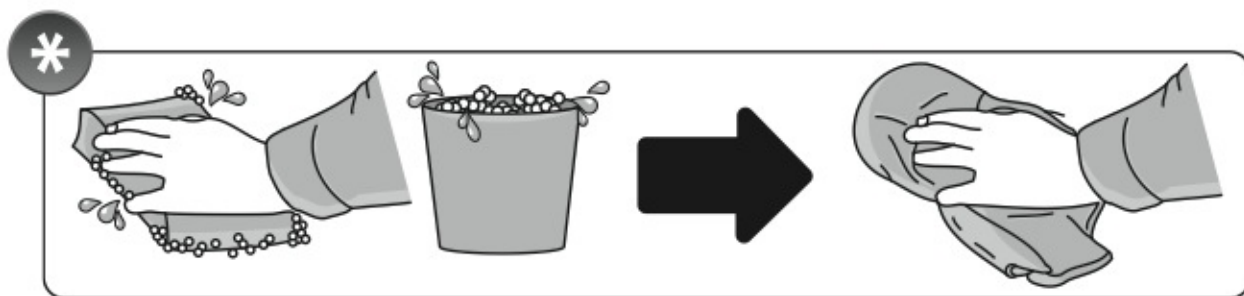

A

ALLUMINIO
Aluminium

 +  +  = max: **60kg**
5,5kg

max:
???kg

Safety regulations

HONDA HR-V

1/99→12/05

Art. **N21014**