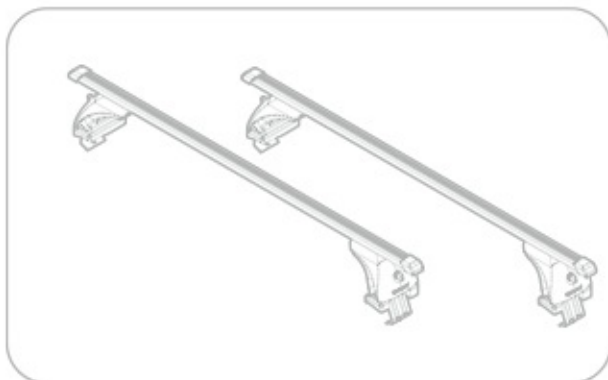

Art.
N21014

C

Art. **N20001**

B

Art. **N15021**

A

ACCIAIO
Steel

Art. **N15026**

A

ALLUMINIO
Aluminium

 +  +  = max: **60kg**
5,5kg

max:
???kg

Safety regulations

HONDA HR-V

1/99→12/05

Art. **N21014**

3A	HONDA HR-V	3		1/99 → 12/05	37 (F = 98cm)	34,5 (R = 95,5cm)
3B	HONDA HR-V	5		1/99 → 12/05	35 (F = 96cm)	33 (R = 94cm)
					X	Y

4

5

6

7

11A

**HONDA
HR-V**
3

11B