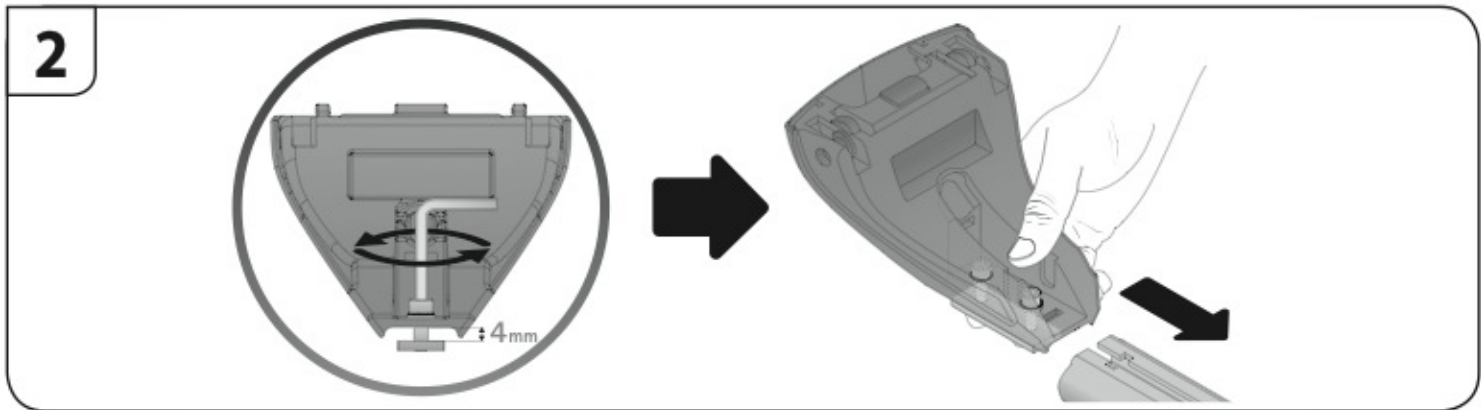

A

ALLUMINIO
Aluminium

 +  +  = max: **60kg**
5,5kg

max:
???kg

Safety regulations

HONDA HR-V

1/99→12/05

Art. **N21014**