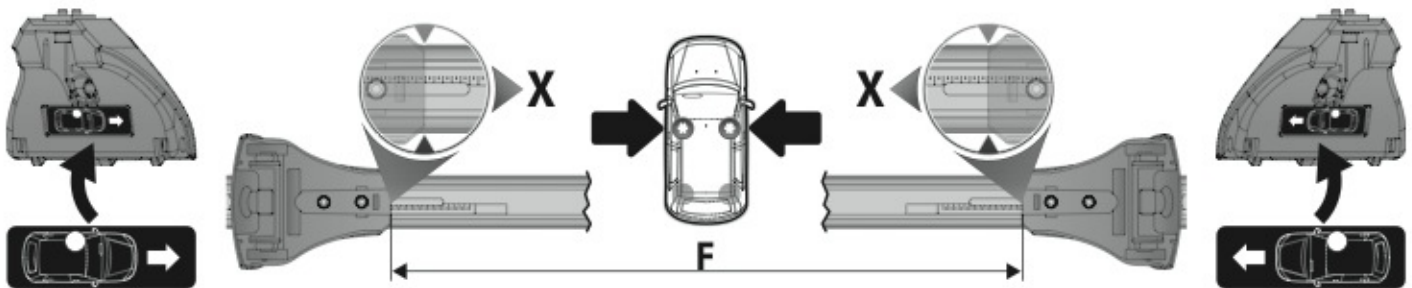

A

ALLUMINIO
Aluminium

 +  +  = max: **60kg**
5,5kg

max:
???kg

Safety regulations

HONDA HR-V

1/99→12/05

Art. **N21014**

3A	HONDA HR-V	3		1/99 → 12/05	37 (F = 98cm)	34,5 (R = 95,5cm)
3B	HONDA HR-V	5		1/99 → 12/05	35 (F = 96cm)	33 (R = 94cm)
					X	Y

4

5

6

7

11A

**HONDA
HR-V**
3

11B