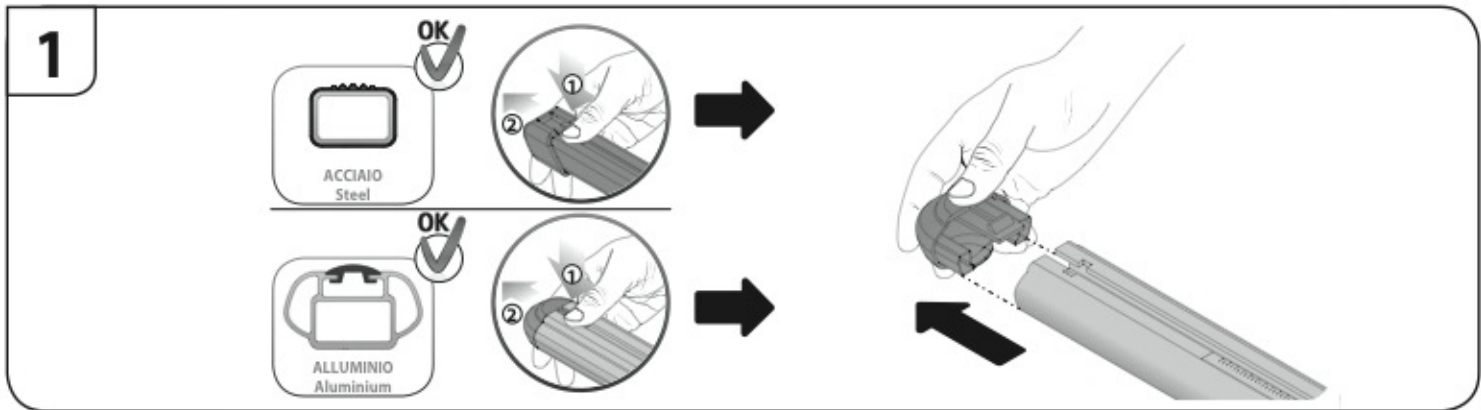

A

ALLUMINIO
Aluminium

 +  +  = max: **60kg**
5,5kg

max:
???kg

Safety regulations

HONDA HR-V

1/99→12/05

Art. **N21014**