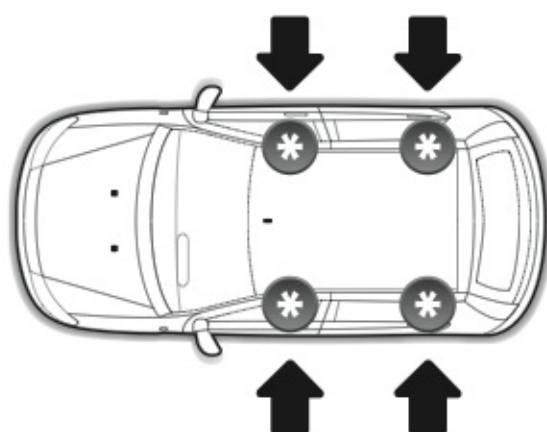

A

ALLUMINIO
Aluminium

 +  +  = max: **60kg**
5,5kg

max:
???kg

Safety regulations

HONDA HR-V

1/99→12/05

Art. **N21014**

3A	HONDA HR-V	3		1/99 → 12/05	37 (F = 98cm)	34,5 (R = 95,5cm)
3B	HONDA HR-V	5		1/99 → 12/05	35 (F = 96cm)	33 (R = 94cm)
					X	Y

4

5

6

7

11A

**HONDA
HR-V**
3

11B