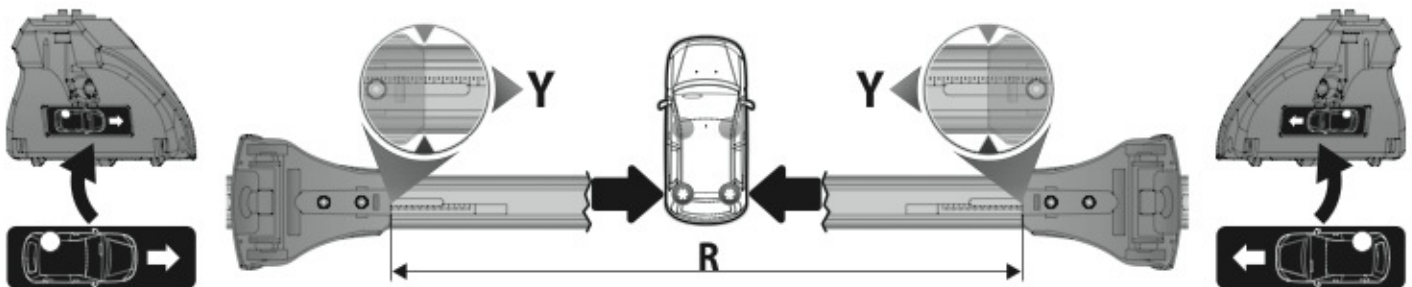

A

ALLUMINIO
Aluminium

 +  +  = max: **60kg**
5,5kg

max:
???kg

Safety regulations

HONDA HR-V

1/99→12/05

Art. **N21014**

3A	HONDA HR-V	3		1/99 → 12/05	37 (F = 98cm)	34,5 (R = 95,5cm)
3B	HONDA HR-V	5		1/99 → 12/05	35 (F = 96cm)	33 (R = 94cm)
					X	Y

4

5

6

7

11A

**HONDA
HR-V**
3

11B