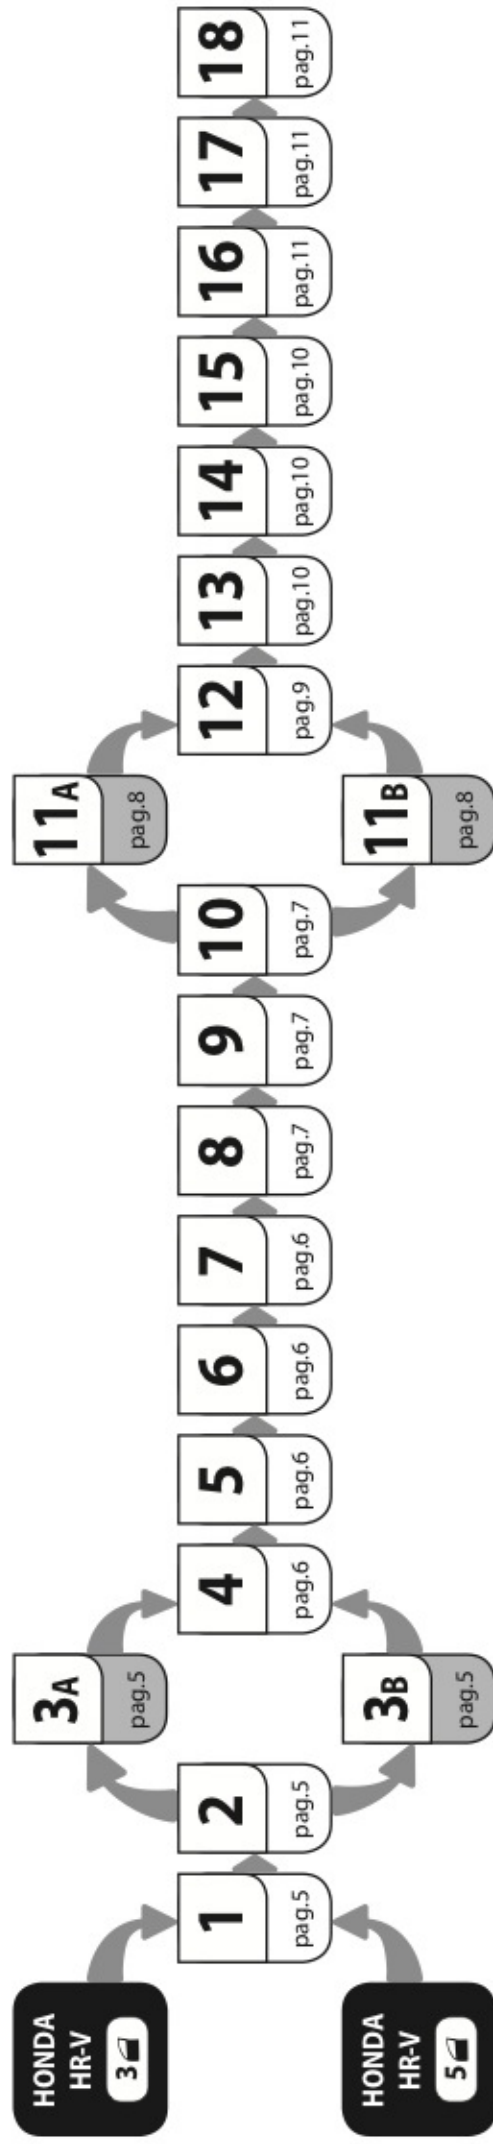

Art.
N21014

C

Art. **N20001**

B

Art. **N15021**

A

ACCIAIO
Steel

Art. **N15026**

A

ALLUMINIO
Aluminium

 +  +  = max: **60kg**
5,5kg

max:
???kg

Safety regulations

HONDA HR-V

1/99→12/05

Art. **N21014**

3A	HONDA HR-V	3		1/99 → 12/05	37 (F = 98cm)	34,5 (R = 95,5cm)
3B	HONDA HR-V	5		1/99 → 12/05	35 (F = 96cm)	33 (R = 94cm)
					X	Y

4

5

6

7

11A

**HONDA
HR-V**
3

11B

**HONDA
HR-V**
5

12

13

14

15

16

17

18