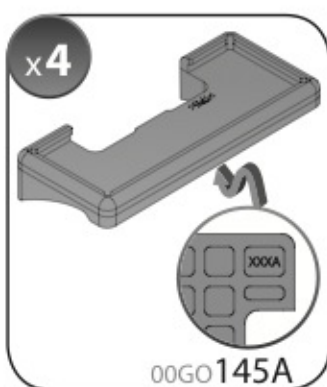

A

ALLUMINIO
Aluminium

 +  +  = max: **60kg**
5,5kg

max:
???kg

Safety regulations

HONDA HR-V

1/99→12/05

Art. **N21014**

3A	HONDA HR-V	3		1/99 → 12/05	37 (F = 98cm)	34,5 (R = 95,5cm)
3B	HONDA HR-V	5		1/99 → 12/05	35 (F = 96cm)	33 (R = 94cm)
					X	Y

4

5

6

7

11A

**HONDA
HR-V**
3

11B