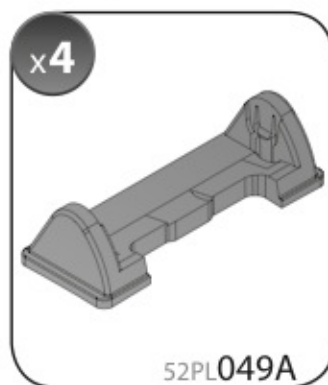

A

ALLUMINIO
Aluminium

 +  +  = max: **60kg**
5,5kg

max:
???kg

Safety regulations

HONDA HR-V

1/99→12/05

Art. **N21014**

3A	HONDA HR-V	3		1/99 → 12/05	37 (F = 98cm)	34,5 (R = 95,5cm)
3B	HONDA HR-V	5		1/99 → 12/05	35 (F = 96cm)	33 (R = 94cm)
					X	Y

4

5

6

7

11A

**HONDA
HR-V**
3

11B