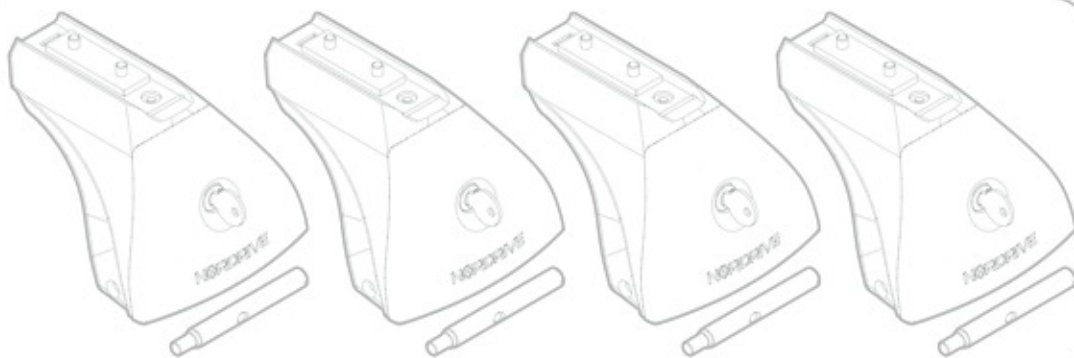

Art.
N21014

C

Art. **N20001**

B

Art. **N15021**

A

ACCIAIO
Steel

Art. **N15026**

A

ALLUMINIO
Aluminium

 +  +  = max: **60kg**
5,5kg

max:
???kg

Safety regulations

HONDA HR-V

1/99→12/05

Art. **N21014**