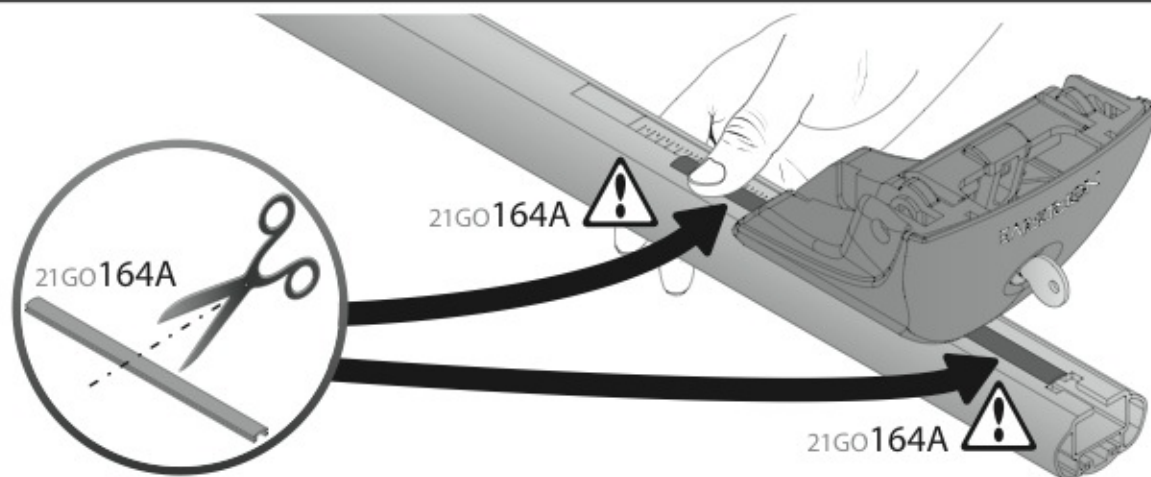

A

ALLUMINIO
Aluminium

 +  +  = max: **60kg**
5,5kg

max:
???kg

Safety regulations

HONDA HR-V

1/99→12/05

Art. **N21014**

3A	HONDA HR-V	3		1/99 → 12/05	37 (F = 98cm)	34,5 (R = 95,5cm)
3B	HONDA HR-V	5		1/99 → 12/05	35 (F = 96cm)	33 (R = 94cm)
					X	Y

4

5

6

7

11A

**HONDA
HR-V**
3

11B