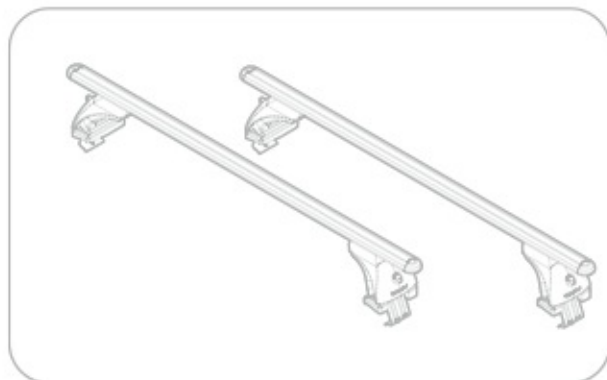

Art.
N21014

C

Art. **N20001**

B

Art. **N15021**

A

ACCIAIO
Steel

Art. **N15026**

A

ALLUMINIO
Aluminium

 +  +  = max: **60kg**
5,5kg

max:
???kg

Safety regulations

HONDA HR-V

1/99→12/05

Art. **N21014**

3A	HONDA HR-V	3		1/99 → 12/05	37 (F = 98cm)	34,5 (R = 95,5cm)
3B	HONDA HR-V	5		1/99 → 12/05	35 (F = 96cm)	33 (R = 94cm)
					X	Y

4

5

6

7

11A

**HONDA
HR-V**
3

11B