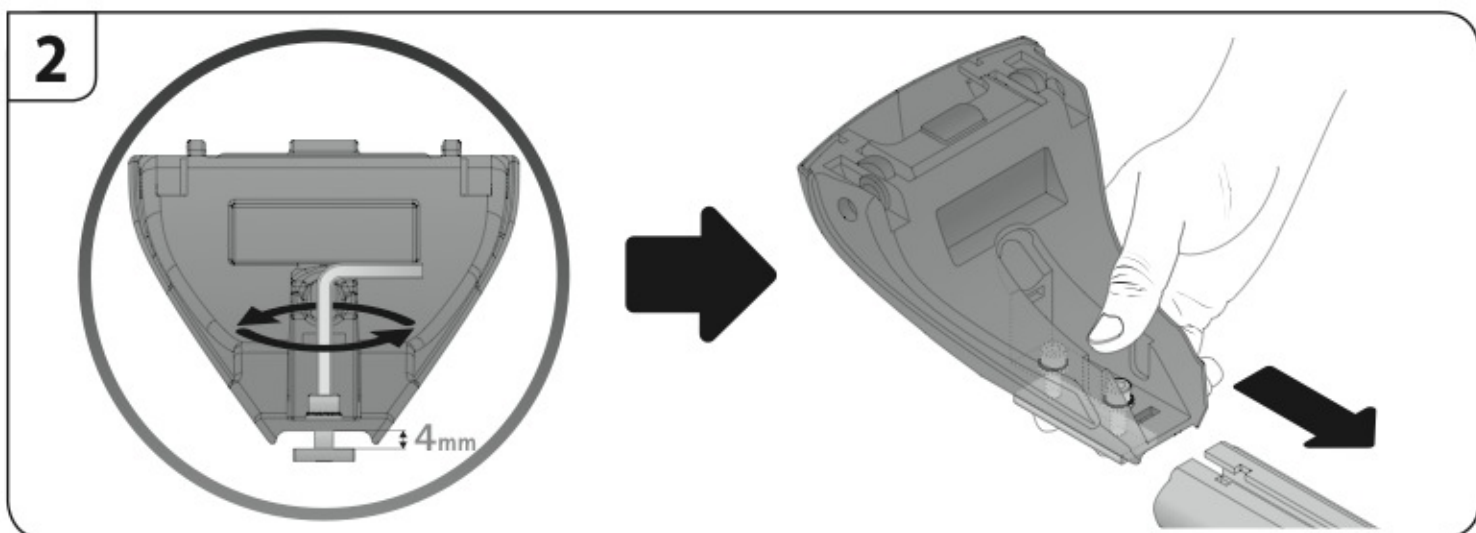

 +  +  = max: **75kg**
5,5kg

max:
???kg

Safety Regulations

HONDA CR-V

4/02 → 12/06

Art. **N21015**

4

5