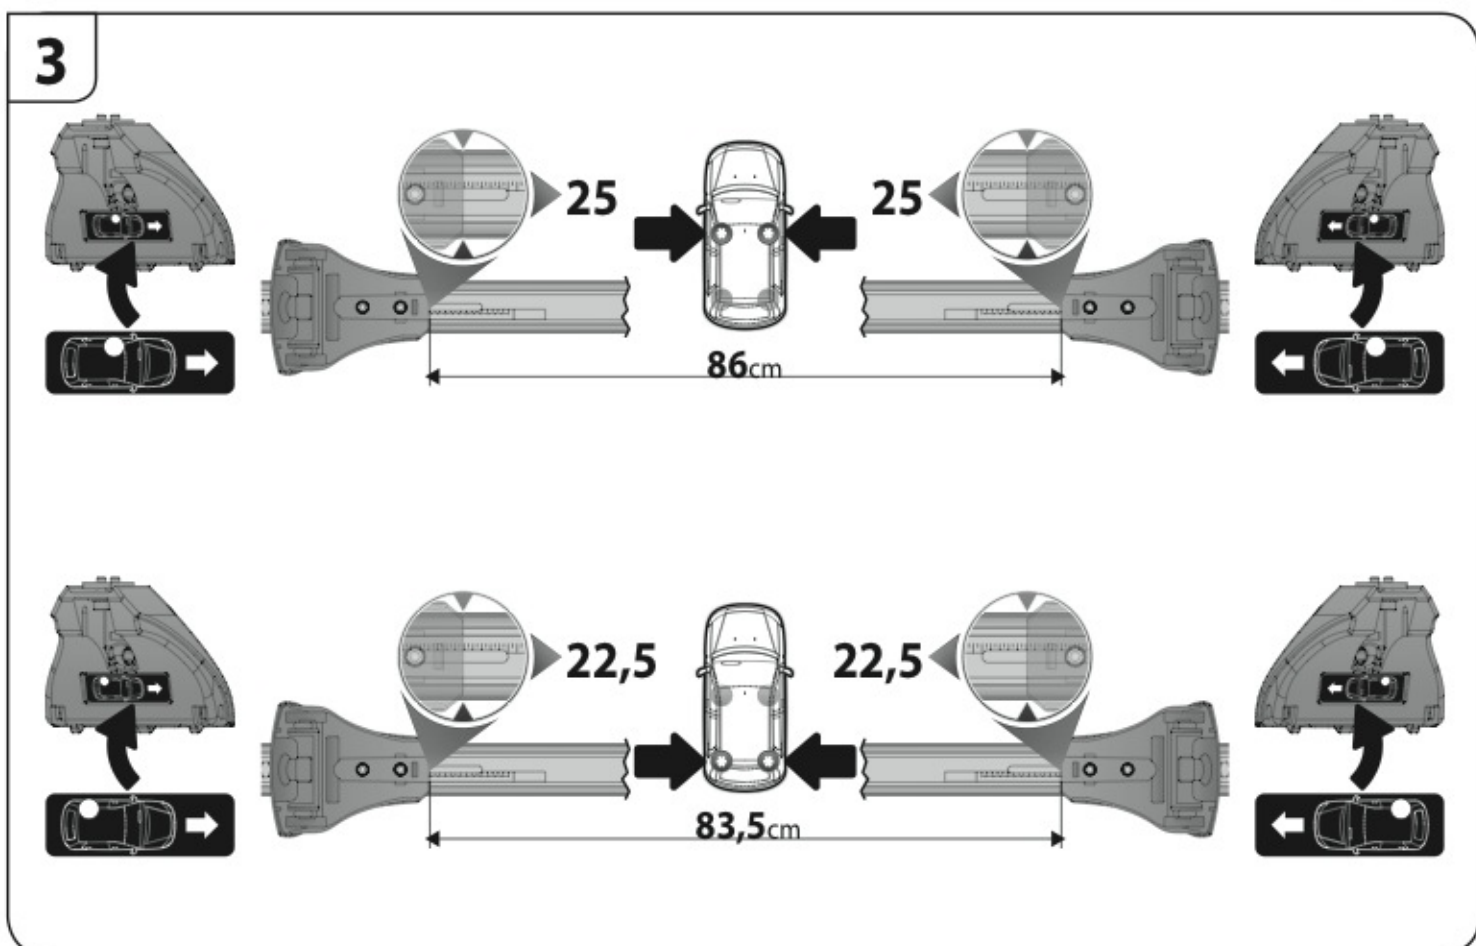

 +  +  = max: **75kg**
5,5kg

max:
???kg

Safety Regulations

HONDA CR-V

4/02 → 12/06

Art. **N21015**

4

5