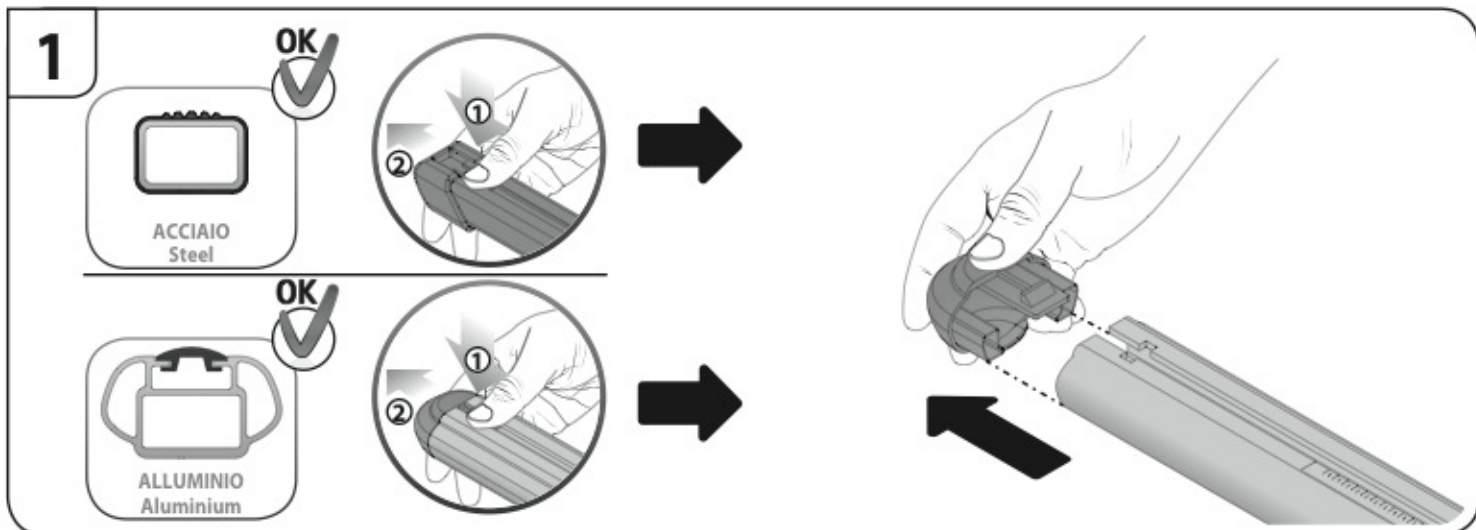

 +  +  = max: **75kg**
5,5kg

max:
???kg

Safety Regulations

HONDA CR-V

4/02 → 12/06

Art. **N21015**

4

5