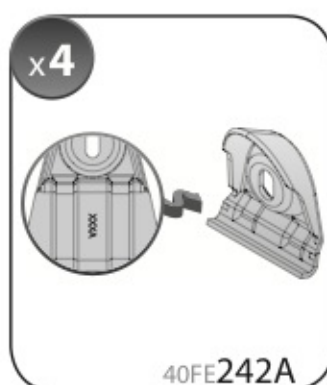

 +  +  = max: **75kg**
5,5kg

max:
???kg

Safety Regulations

HONDA CR-V

4/02 → 12/06

Art. **N21015**

4

5