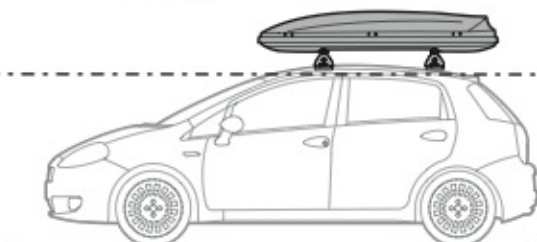

 +  +  = max: **75kg**
5,5kg

max:
???kg

Safety Regulations

HONDA CR-V

4/02 → 12/06

Art. **N21015**

4

5