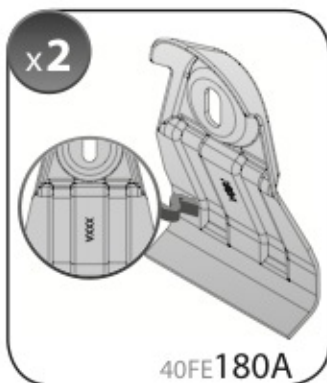

max:
???kg

Safety regulations

ALFA ROMEO
147

10/00 → 8/08

Art. **N21017**

4

5

6

7

11A

ALFA
ROMEO
147

3

11B

ALFA
ROMEO
147

5

12