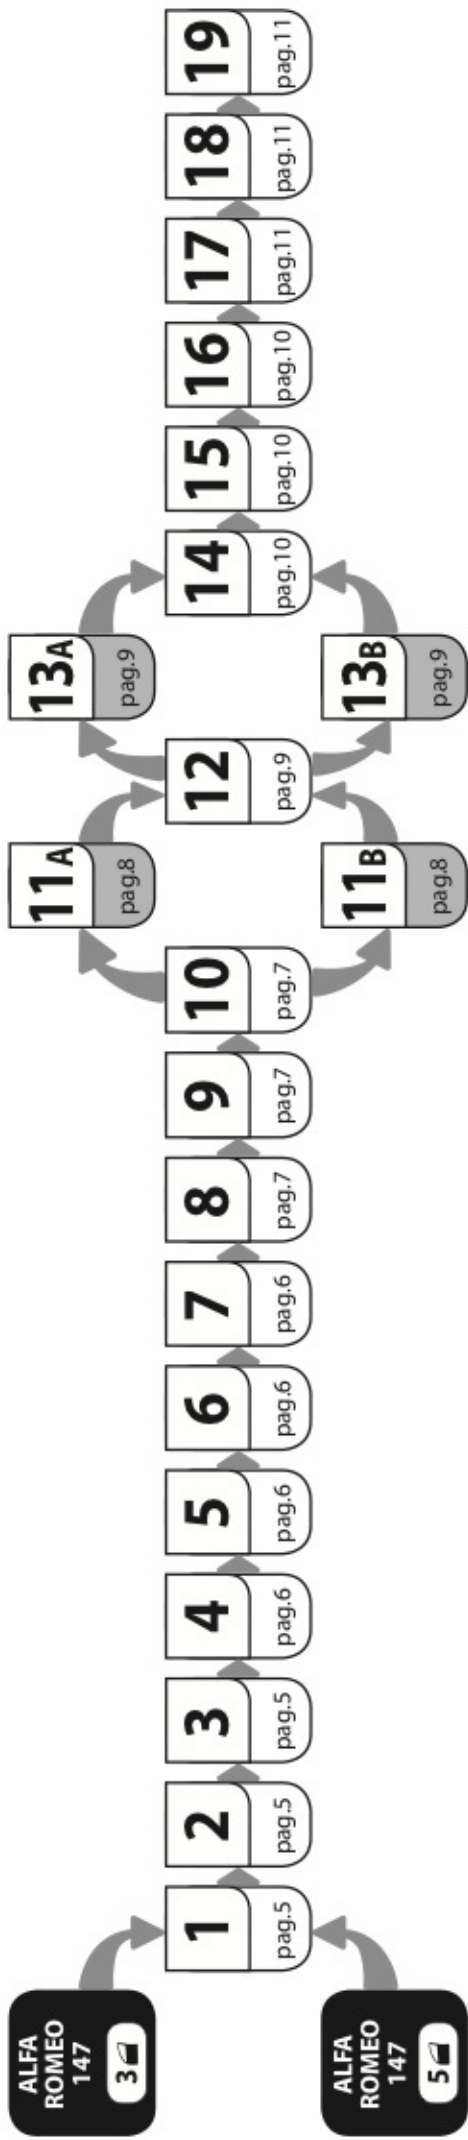

Art.
N21017

C

+

Art. **N20001**

B

+

Art. **N15019**

A

ACCIAIO
Steel

=

Art. **N15024**

A

ALLUMINIO
Aluminium

=

 +  +  = max: **50kg**

5,5kg

max:
???kg

Safety regulations

ALFA ROMEO
147

10/00 → 8/08

Art. **N21017**

4

5

6

7

11A

ALFA
ROMEO
147

3

11B

ALFA
ROMEO
147

5

12