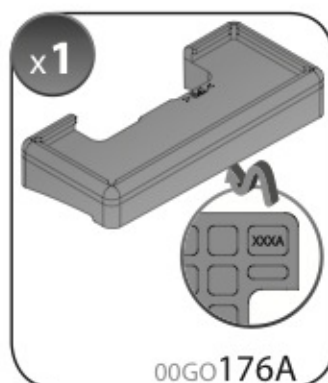

max:
???kg

Safety regulations

ALFA ROMEO
147

10/00 → 8/08

Art. **N21017**

4

5

6