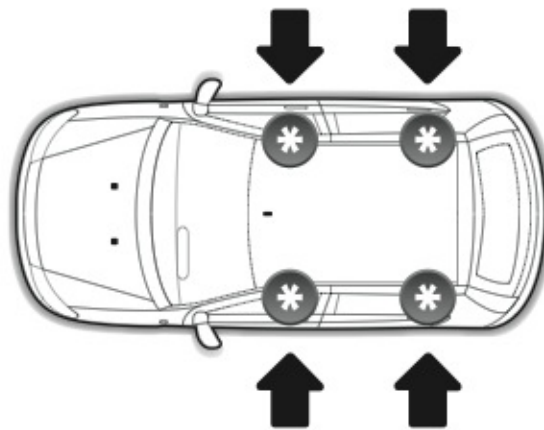

+ + = max: **50kg**

5,5kg

max:
???kg