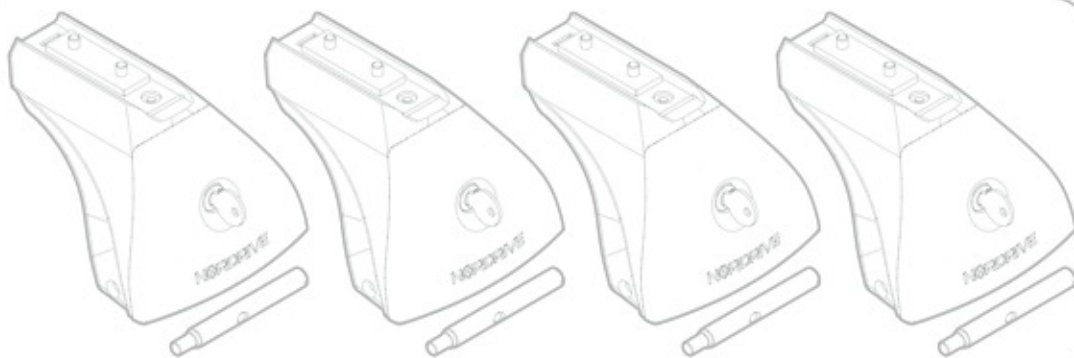

C

+

Art. **N20001**