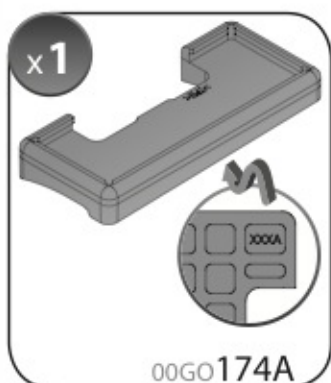

max:
???kg

Safety regulations

ALFA ROMEO
147

10/00 → 8/08

Art. **N21017**

4

5

6