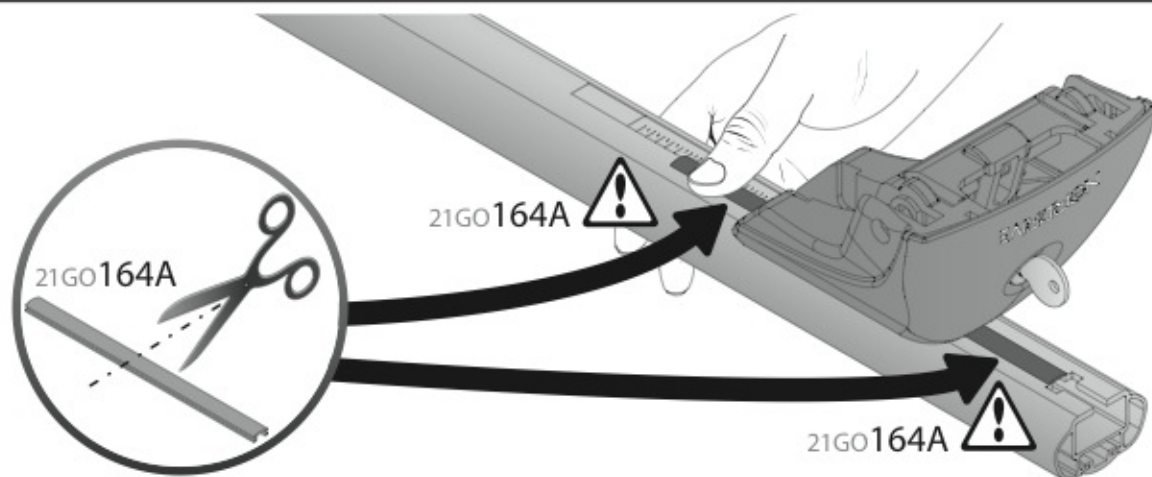

max:
???kg

Safety regulations

ALFA ROMEO
147

10/00 → 8/08

Art. **N21017**

4

5

6