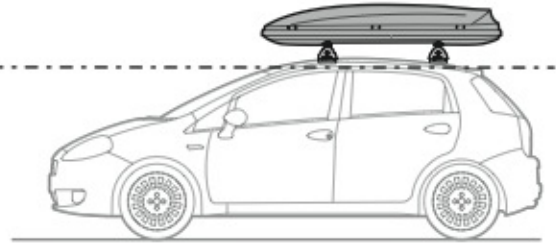

+ + = max: **50kg**

5,5kg

max:
???kg

Safety regulations