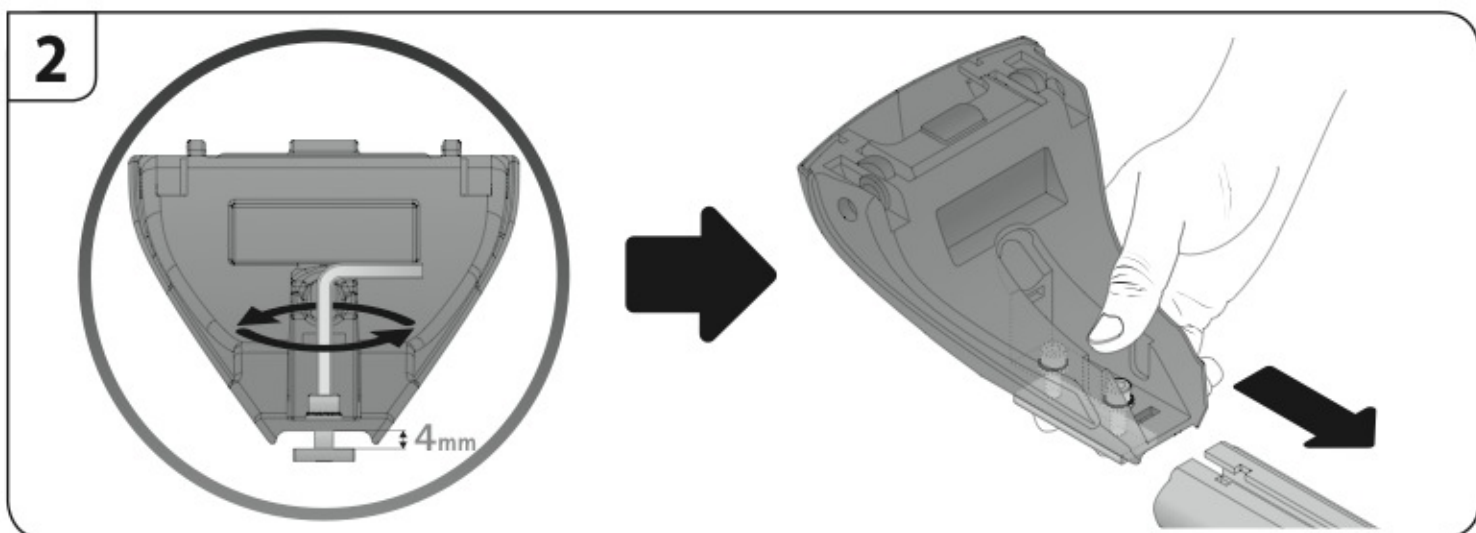

max:
???kg

Safety regulations

ALFA ROMEO
147

10/00 → 8/08

Art. **N21017**

4

5

6