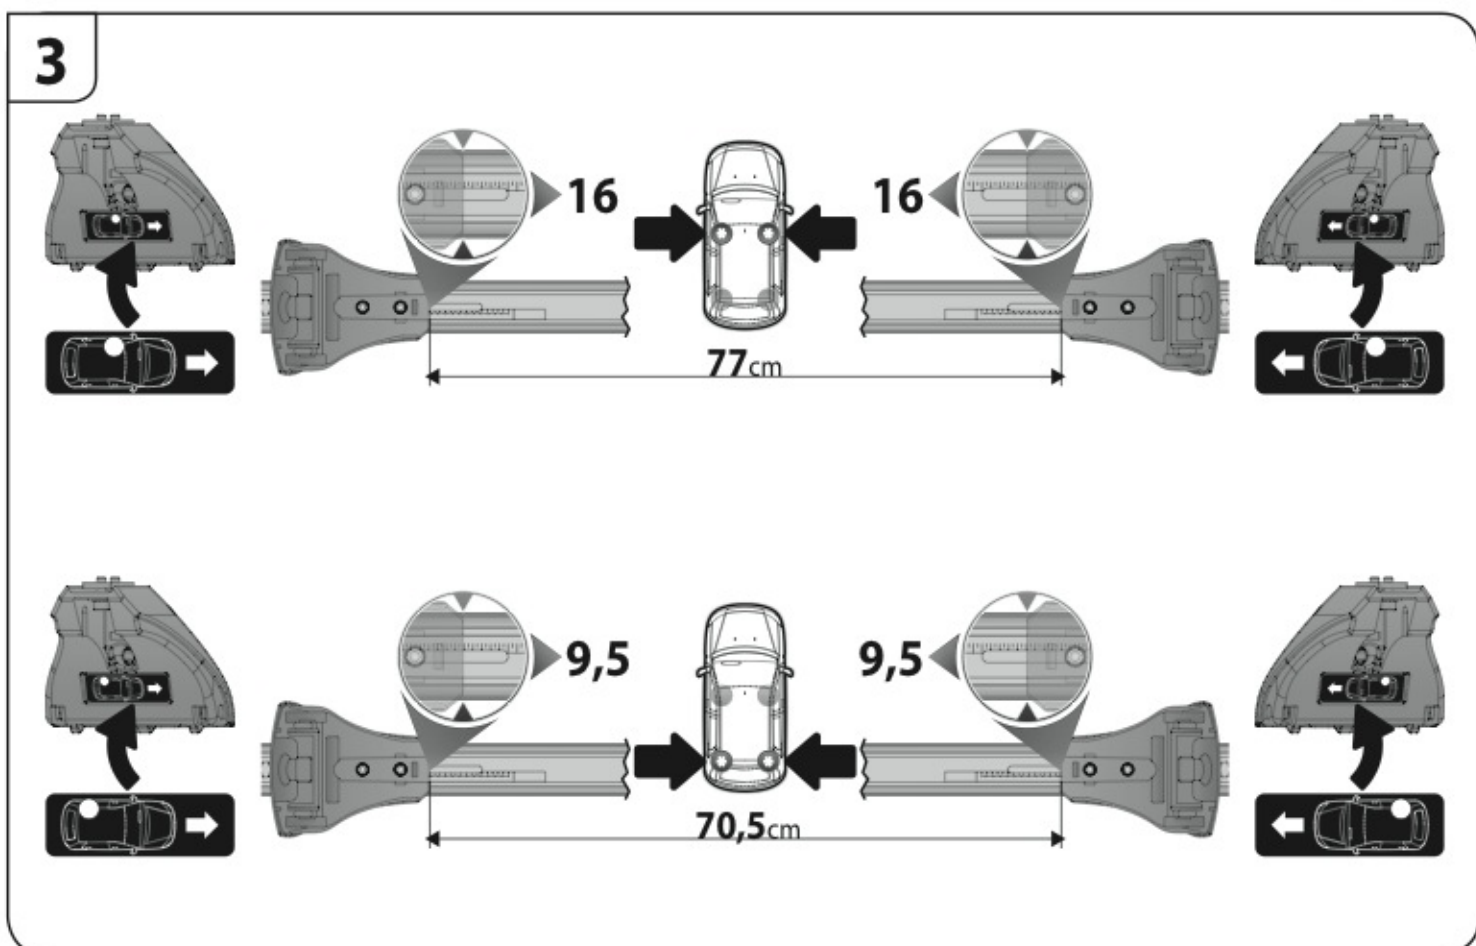

max:
???kg

Safety regulations

ALFA ROMEO
147

10/00 → 8/08

Art. **N21017**

4

5

6