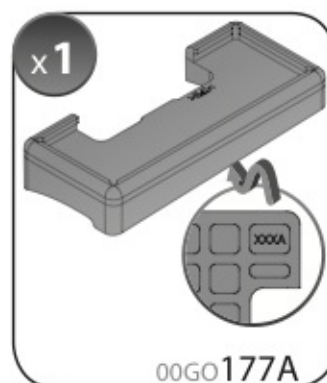

max:
???kg

Safety regulations

ALFA ROMEO
147

10/00 → 8/08

Art. **N21017**

4

5

6