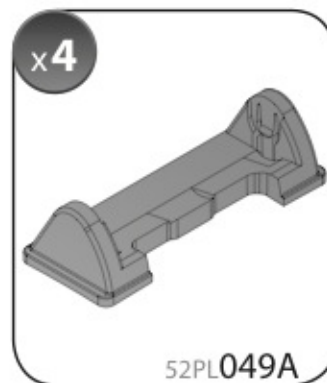

max:
???kg

Safety regulations

ALFA ROMEO
147

10/00 → 8/08

Art. **N21017**

4

5

6