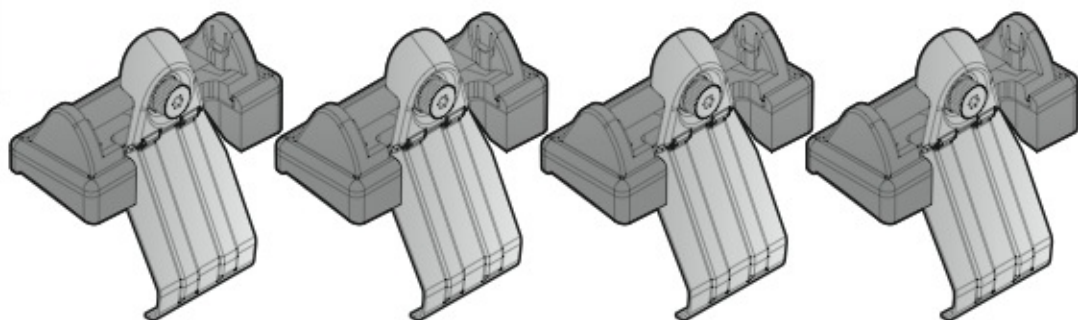

Art.
N21017