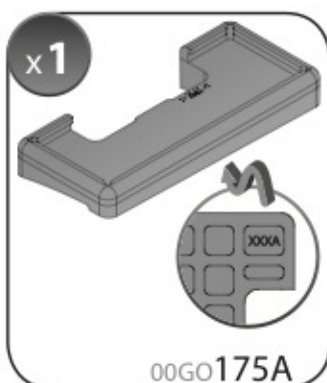

max:
???kg

Safety regulations

ALFA ROMEO
147

10/00 → 8/08

Art. **N21017**

4

5

6