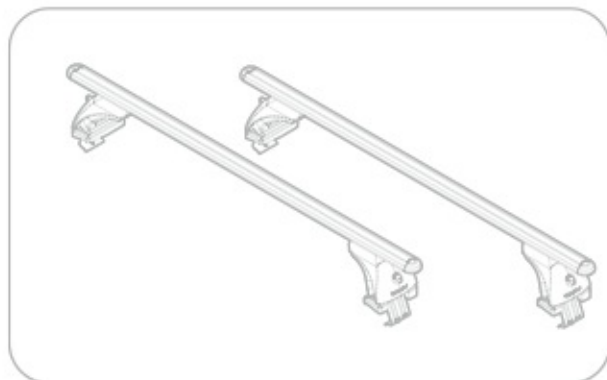

ACCIAIO
Steel

=

Art. **N15024**

A

ALLUMINIO
Aluminium

=

 +  +  = max: **50kg**

5,5kg

max:
???kg

Safety regulations

ALFA ROMEO
147

10/00 → 8/08

Art. **N21017**

4

5

6