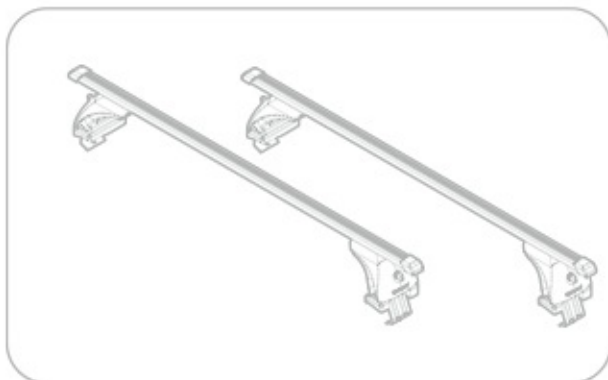

ACCIAIO
Steel

=

Art. **N15024**

A

ALLUMINIO
Aluminium

=

 +  +  = max: **50kg**

5,5kg