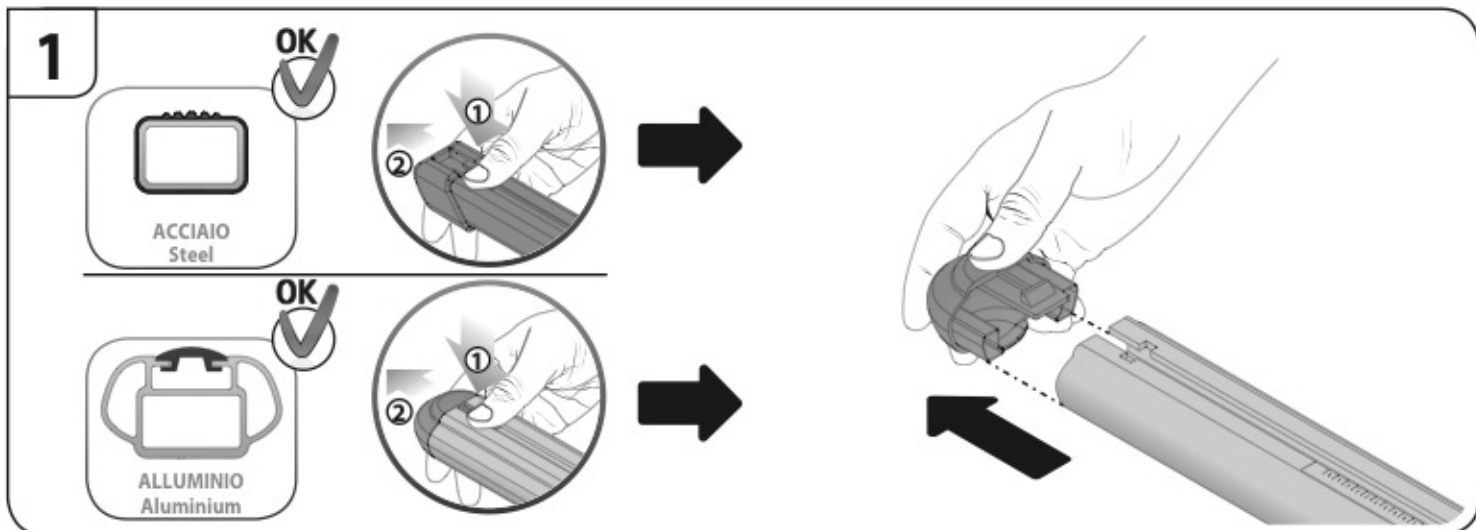

max:
???kg

Safety regulations

ALFA ROMEO
147

10/00 → 8/08

Art. **N21017**

4

5

6