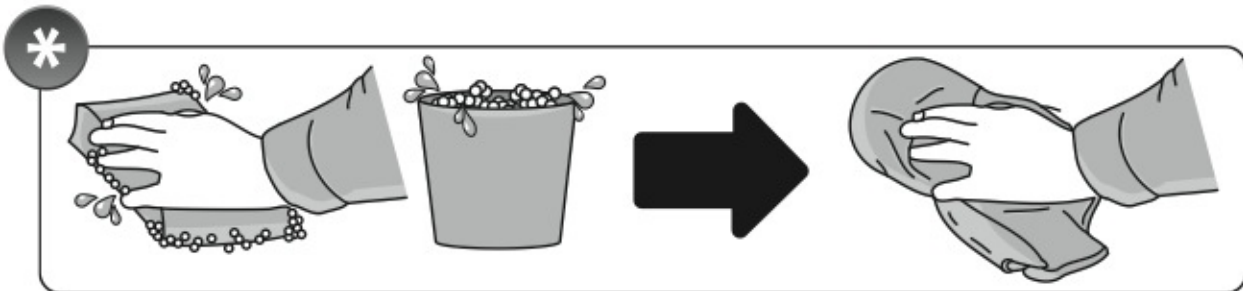

+ + = max: **50kg**

5,5kg

max:
???kg