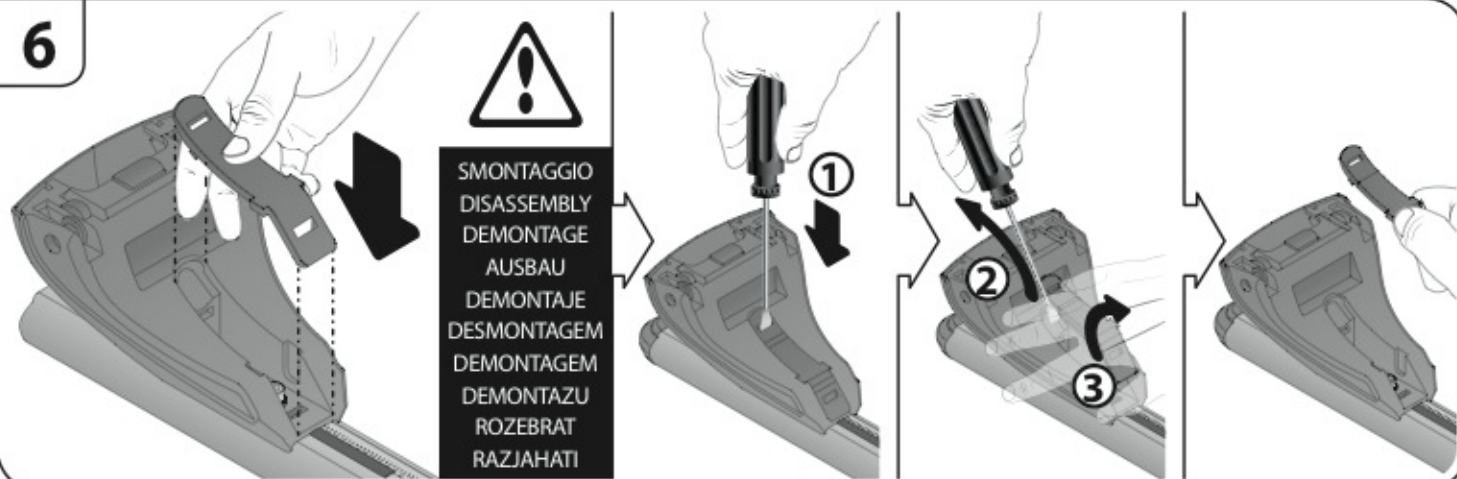

max:
???kg

Safety regulations

ALFA ROMEO
147

10/00 → 8/08

Art. **N21017**

4

5

6