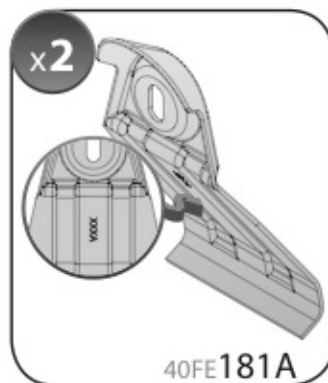

max:
???kg

Safety regulations

ALFA ROMEO
147

10/00 → 8/08

Art. **N21017**

4

5

6