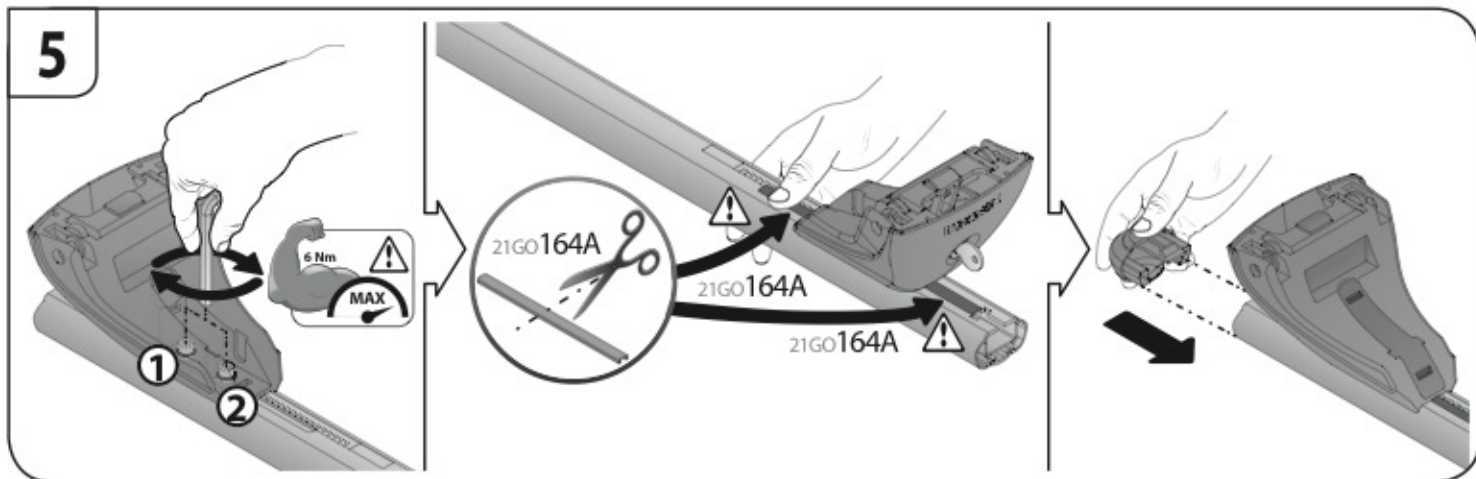

Art. **N21036**

1**2****3**

4	Modello auto Model car Fahrzeugmodell			Pos. piedi / Pos. feet Position Füße		Tipo fissaggio Fix type Befestigungsart	Tipo montaggio Mounting type Montageart
				X	Y		
CHRYSLER PT CRUISER	6/00→12/10	S 108cm	11 (F = 72cm)	11 (R = 72cm)	F₁	M₁	
CITROËN EVASION	6/94→3/10	L 127cm			F₁	M₁	
CITROËN C8	11/02→12/13	L 127cm	33 (F = 94cm)	30 (R = 91cm)	F₁	M₁	
FIAT ULISSE II	6/02→12/10	L 127cm	33 (F = 94cm)	30 (R = 91cm)	F₁	M₁	
FORD FOCUS STATION WAGON	2/05→5/11	M 120cm	21 (F = 82cm)	19 (R = 80cm)	F₂	M₂	
FORD GALAXY	9/06→3/10	M 120cm			F₂	M₂	
KIA CARNIVAL	4/99→5/06	S 108cm	12 (F = 73cm)	12 (R = 73cm)	F₁	M₁	
LANCIA ZETA	9/94→2/02	L 127cm			F₁	M₁	
LANCIA PHEDRA	9/02→11/10	L 127cm	33 (F = 94cm)	30 (R = 91cm)	F₁	M₁	
NISSAN X-TRAIL	9/01→6/07	M 120cm	26 (F = 87cm)	22,5 (R = 83,5cm)		M₃	
PEUGEOT 806	1/98→9/02	L 127cm			F₁	M₁	
PEUGEOT 807	10/02→12/13	L 127cm	33 (F = 94cm)	30 (R = 91cm)	F₁	M₁	
PORSCHE CAYENNE	1/03→4/10	M 120cm	16 (F = 77cm)	16 (R = 77cm)	F₂	M₂	
VOLKSWAGEN TOUAREG	1/03→4/10	M 120cm	16 (F = 77cm)	16 (R = 77cm)	F₂	M₂	