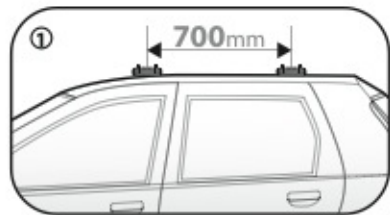

Tipo montaggio - Mounting type - Montageart

M₁ M₂