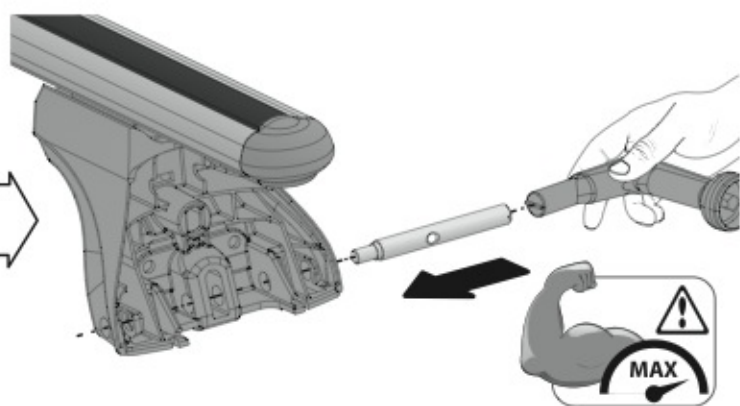

Art. **N21036**

1**2****3**

4	Modello auto Model car Fahrzeugmodell			Pos. piedi / Pos. feet Position Füße		Tipo fissaggio Fix type Befestigungsart	Tipo montaggio Mounting type Montageart
				X	Y		
CHRYSLER PT CRUISER	6/00→12/10	S 108cm	11 (F = 72cm)	11 (R = 72cm)	F₁	M₁	
CITROËN EVASION	6/94→3/10	L 127cm			F₁	M₁	
CITROËN C8	11/02→12/13	L 127cm	33 (F = 94cm)	30 (R = 91cm)	F₁	M₁	
FIAT ULISSE II	6/02→12/10	L 127cm	33 (F = 94cm)	30 (R = 91cm)	F₁	M₁	
FORD FOCUS STATION WAGON	2/05→5/11	M 120cm	21 (F = 82cm)	19 (R = 80cm)	F₂	M₂	
FORD GALAXY	9/06→3/10	M 120cm			F₂	M₂	
KIA CARNIVAL	4/99→5/06	S 108cm	12 (F = 73cm)	12 (R = 73cm)	F₁	M₁	
LANCIA ZETA	9/94→2/02	L 127cm			F₁	M₁	
LANCIA PHEDRA	9/02→11/10	L 127cm	33 (F = 94cm)	30 (R = 91cm)	F₁	M₁	
NISSAN X-TRAIL	9/01→6/07	M 120cm	26 (F = 87cm)	22,5 (R = 83,5cm)		M₃	
PEUGEOT 806	1/98→9/02	L 127cm			F₁	M₁	
PEUGEOT 807	10/02→12/13	L 127cm	33 (F = 94cm)	30 (R = 91cm)	F₁	M₁	
PORSCHE CAYENNE	1/03→4/10	M 120cm	16 (F = 77cm)	16 (R = 77cm)	F₂	M₂	
VOLKSWAGEN TOUAREG	1/03→4/10	M 120cm	16 (F = 77cm)	16 (R = 77cm)	F₂	M₂	