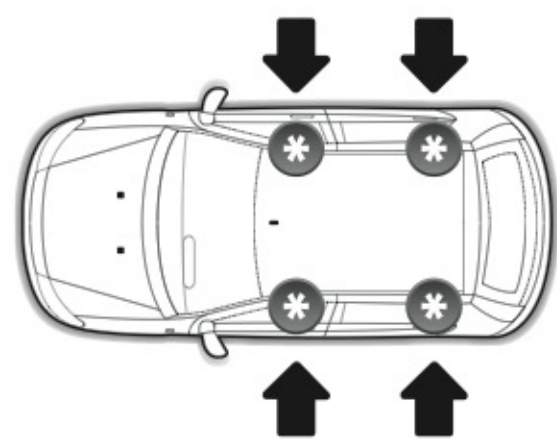

+ + = max: **75kg**