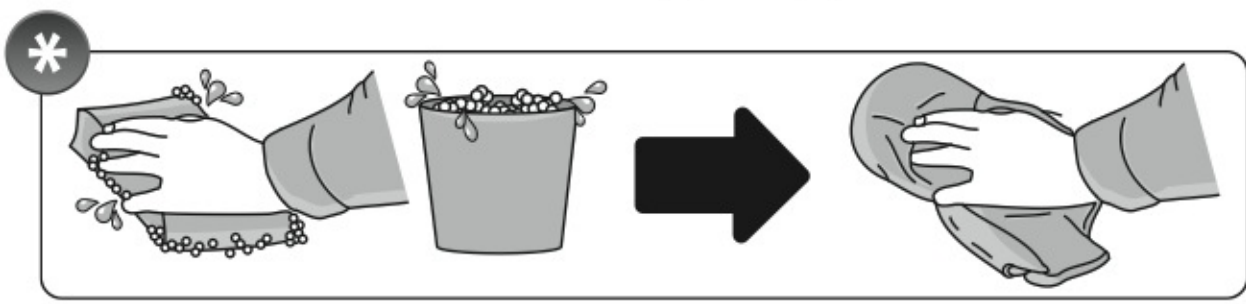

+ + = max: **75kg**