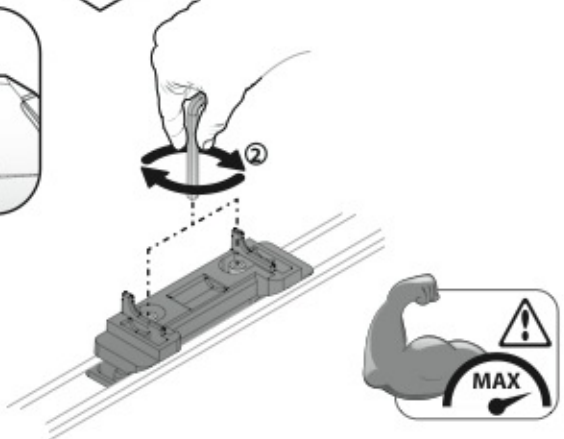

Tipo montaggio - Mounting type - Montageart

M₁ M₂