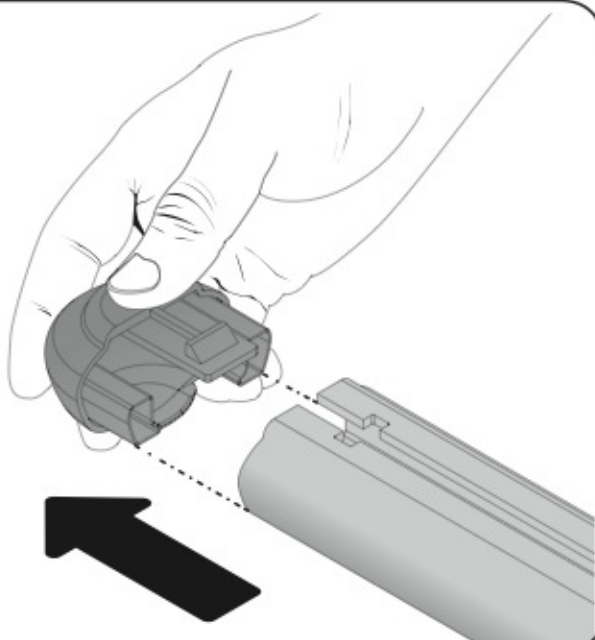

Art. **N21036**

1**2****3**

4	Modello auto Model car Fahrzeugmodell			Pos. piedi / Pos. feet Position Füße		Tipo fissaggio Fix type Befestigungsart	Tipo montaggio Mounting type Montageart
				X	Y		
CHRYSLER PT CRUISER	6/00→12/10	S 108cm	11 (F = 72cm)	11 (R = 72cm)	F₁	M₁	
CITROËN EVASION	6/94→3/10	L 127cm			F₁	M₁	
CITROËN C8	11/02→12/13	L 127cm	33 (F = 94cm)	30 (R = 91cm)	F₁	M₁	
FIAT ULISSE II	6/02→12/10	L 127cm	33 (F = 94cm)	30 (R = 91cm)	F₁	M₁	
FORD FOCUS STATION WAGON	2/05→5/11	M 120cm	21 (F = 82cm)	19 (R = 80cm)	F₂	M₂	
FORD GALAXY	9/06→3/10	M 120cm			F₂	M₂	
KIA CARNIVAL	4/99→5/06	S 108cm	12 (F = 73cm)	12 (R = 73cm)	F₁	M₁	
LANCIA ZETA	9/94→2/02	L 127cm			F₁	M₁	
LANCIA PHEDRA	9/02→11/10	L 127cm	33 (F = 94cm)	30 (R = 91cm)	F₁	M₁	
NISSAN X-TRAIL	9/01→6/07	M 120cm	26 (F = 87cm)	22,5 (R = 83,5cm)		M₃	
PEUGEOT 806	1/98→9/02	L 127cm			F₁	M₁	
PEUGEOT 807	10/02→12/13	L 127cm	33 (F = 94cm)	30 (R = 91cm)	F₁	M₁	
PORSCHE CAYENNE	1/03→4/10	M 120cm	16 (F = 77cm)	16 (R = 77cm)	F₂	M₂	
VOLKSWAGEN TOUAREG	1/03→4/10	M 120cm	16 (F = 77cm)	16 (R = 77cm)	F₂	M₂	