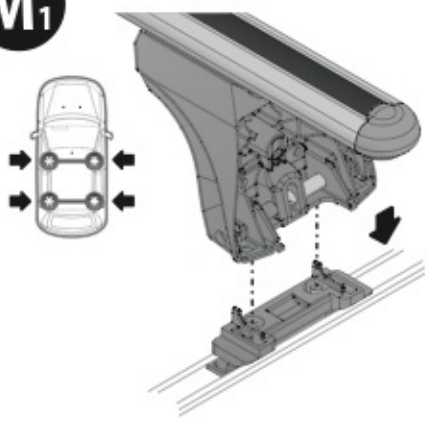

Tipo montaggio - Mounting type - Montageart

M₁ M₂

M₁

M₂

M₃