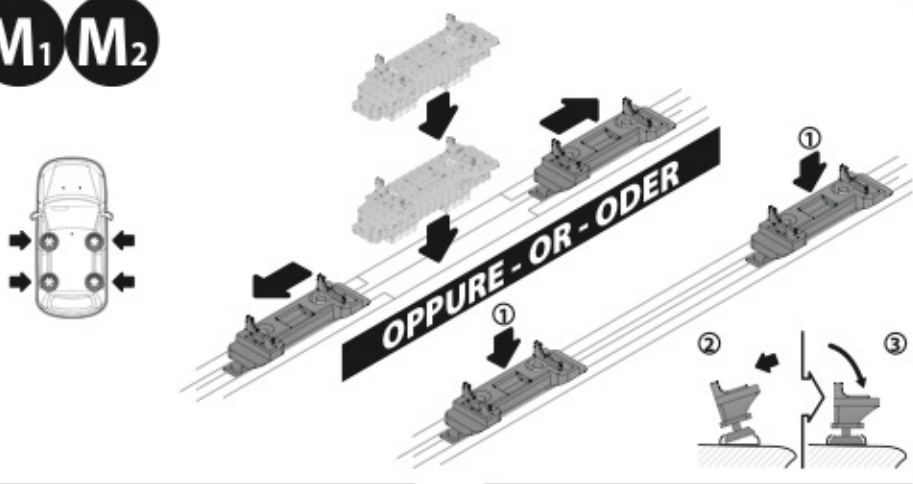

Tipo montaggio - Mounting type - Montageart

M₁ M₂