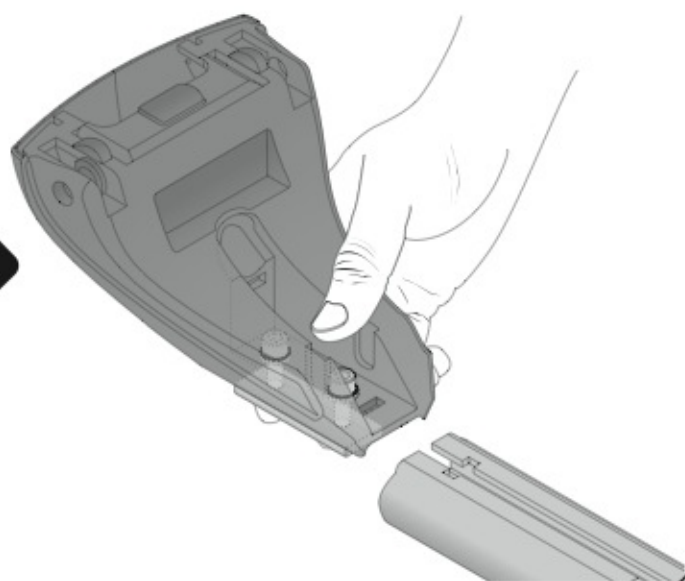

Art. **N21036**

1**2****3**

4	Modello auto Model car Fahrzeugmodell			Pos. piedi / Pos. feet Position Füße		Tipo fissaggio Fix type Befestigungsart	Tipo montaggio Mounting type Montageart
				X	Y		
CHRYSLER PT CRUISER	6/00→12/10	S 108cm	11 (F = 72cm)	11 (R = 72cm)	F₁	M₁	
CITROËN EVASION	6/94→3/10	L 127cm			F₁	M₁	
CITROËN C8	11/02→12/13	L 127cm	33 (F = 94cm)	30 (R = 91cm)	F₁	M₁	
FIAT ULISSE II	6/02→12/10	L 127cm	33 (F = 94cm)	30 (R = 91cm)	F₁	M₁	
FORD FOCUS STATION WAGON	2/05→5/11	M 120cm	21 (F = 82cm)	19 (R = 80cm)	F₂	M₂	
FORD GALAXY	9/06→3/10	M 120cm			F₂	M₂	
KIA CARNIVAL	4/99→5/06	S 108cm	12 (F = 73cm)	12 (R = 73cm)	F₁	M₁	
LANCIA ZETA	9/94→2/02	L 127cm			F₁	M₁	
LANCIA PHEDRA	9/02→11/10	L 127cm	33 (F = 94cm)	30 (R = 91cm)	F₁	M₁	
NISSAN X-TRAIL	9/01→6/07	M 120cm	26 (F = 87cm)	22,5 (R = 83,5cm)		M₃	
PEUGEOT 806	1/98→9/02	L 127cm			F₁	M₁	
PEUGEOT 807	10/02→12/13	L 127cm	33 (F = 94cm)	30 (R = 91cm)	F₁	M₁	
PORSCHE CAYENNE	1/03→4/10	M 120cm	16 (F = 77cm)	16 (R = 77cm)	F₂	M₂	
VOLKSWAGEN TOUAREG	1/03→4/10	M 120cm	16 (F = 77cm)	16 (R = 77cm)	F₂	M₂	