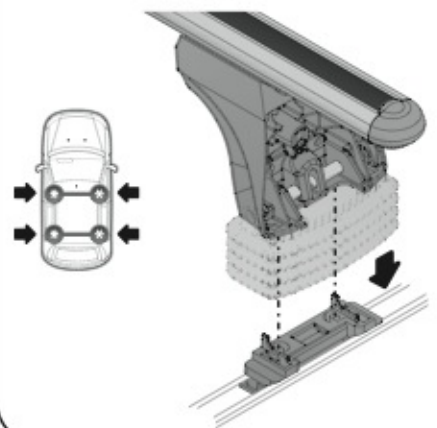

Tipo montaggio - Mounting type - Montageart

M₁ M₂

M₁

M₂

M₃