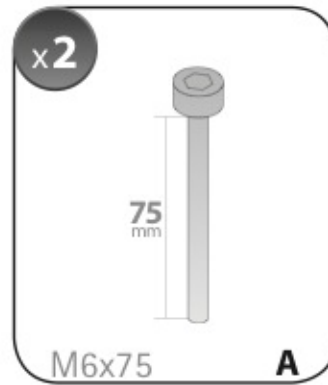

ACCIAIO
Steel

A

ALLUMINIO
Aluminium

 +  +  = max: **75kg**

5,5kg

max: **???**kg

Safety regulations

FORD C-MAX	10/03→10/10	120cm
FORD S-MAX	6/06→	127cm
FORD FOCUS	2/05→2/11	120cm
RENAULT MEGANE	10/02→10/08	108cm
RENAULT SCENIC	6/03→8/09	120cm

Art. **N21044**

3A	FORD C-MAX	10/03→10/10	23 (F = 84cm)	18 (R = 79cm)	120 cm
3B	FORD S-MAX	6/06→	36 (F = 97cm)	32 (R = 93cm)	127 cm
3C	FORD FOCUS	2/05→2/11	20 (F = 81cm)	19 (R = 80cm)	120 cm
3D	RENAULT MEGANE	10/02→10/08	16,5 (F = 77,5cm)	14,5 (R = 75,5cm)	108 cm
3E	RENAULT SCENIC	6/03→5/09	20 (F = 81cm)	19,5 (R = 80,5cm)	120 cm
			X	Y	