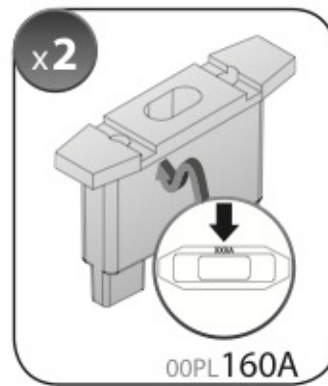

FORD C-MAX	10/03→10/10	120cm
FORD S-MAX	6/06→	127cm
FORD FOCUS	2/05→2/11	120cm
RENAULT MEGANE	10/02→10/08	108cm
RENAULT SCENIC	6/03→8/09	120cm

Art. **N21044**