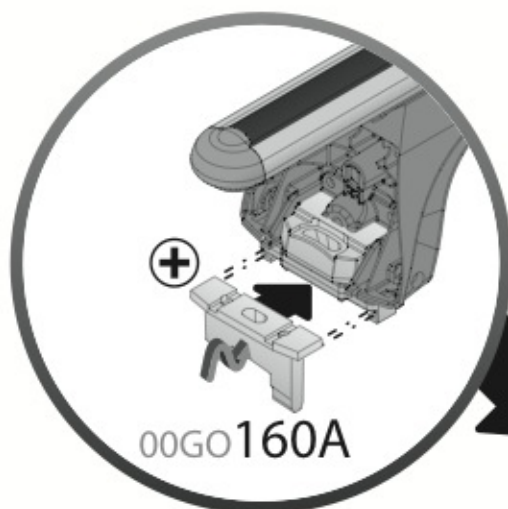

12A

FORD C-MAX

FORD S-MAX

FORD FOCUS

00GO160A