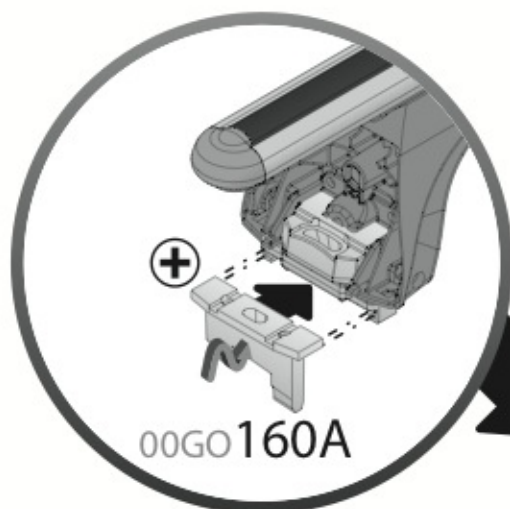

12B

RENAULT
MEGANE