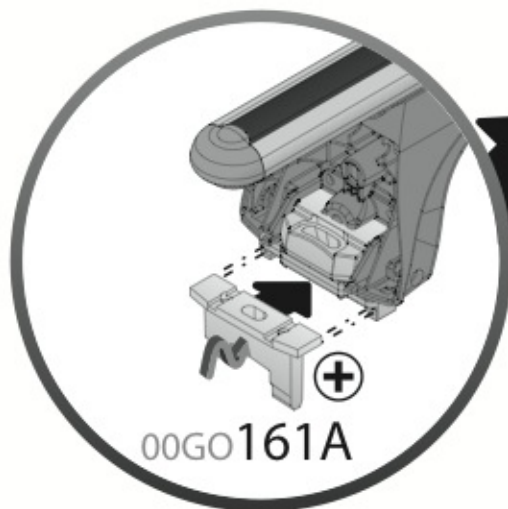

12c

**RENAULT
SCENIC**