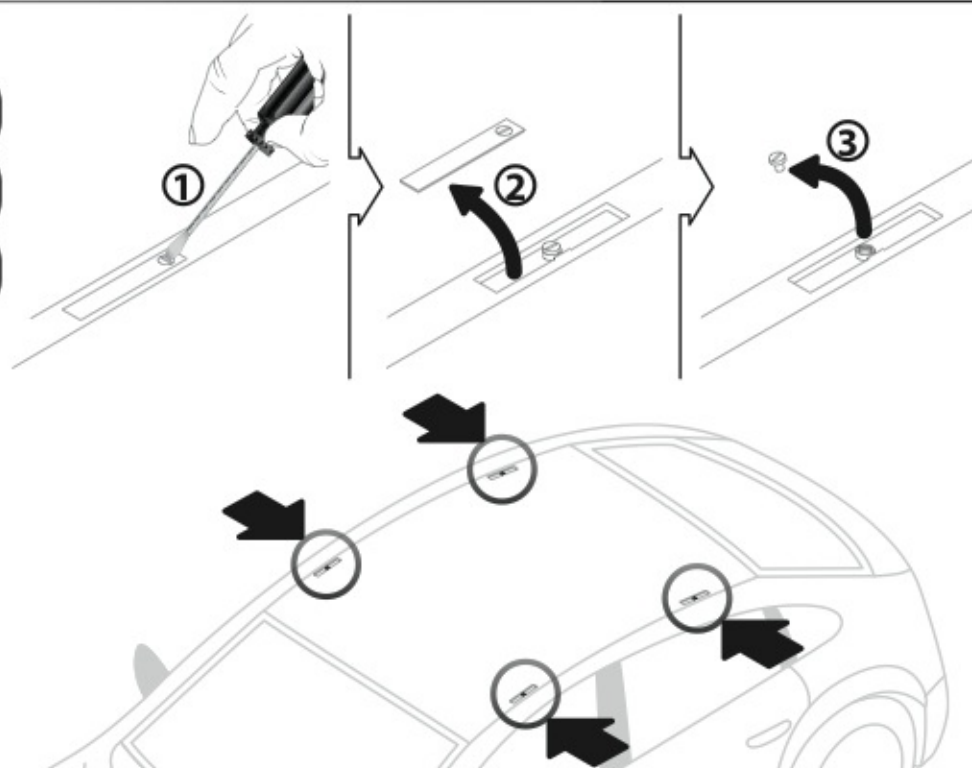

14A

FORD C-MAX

FORD S-MAX

FORD FOCUS