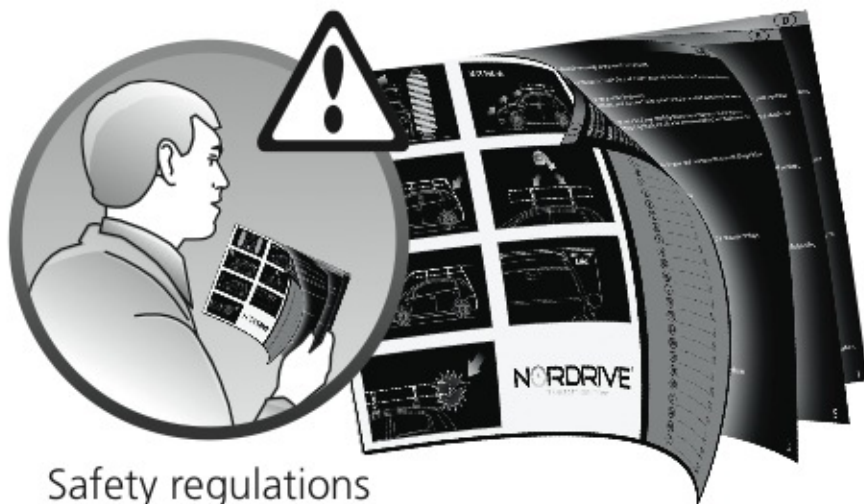

ACCIAIO
Steel

A

ALLUMINIO
Aluminium

 +  +  = max: **75kg**

5,5kg

max: **???**kg

Safety regulations

FORD C-MAX	10/03→10/10	120cm
FORD S-MAX	6/06→	127cm
FORD FOCUS	2/05→2/11	120cm
RENAULT MEGANE	10/02→10/08	108cm
RENAULT SCENIC	6/03→8/09	120cm