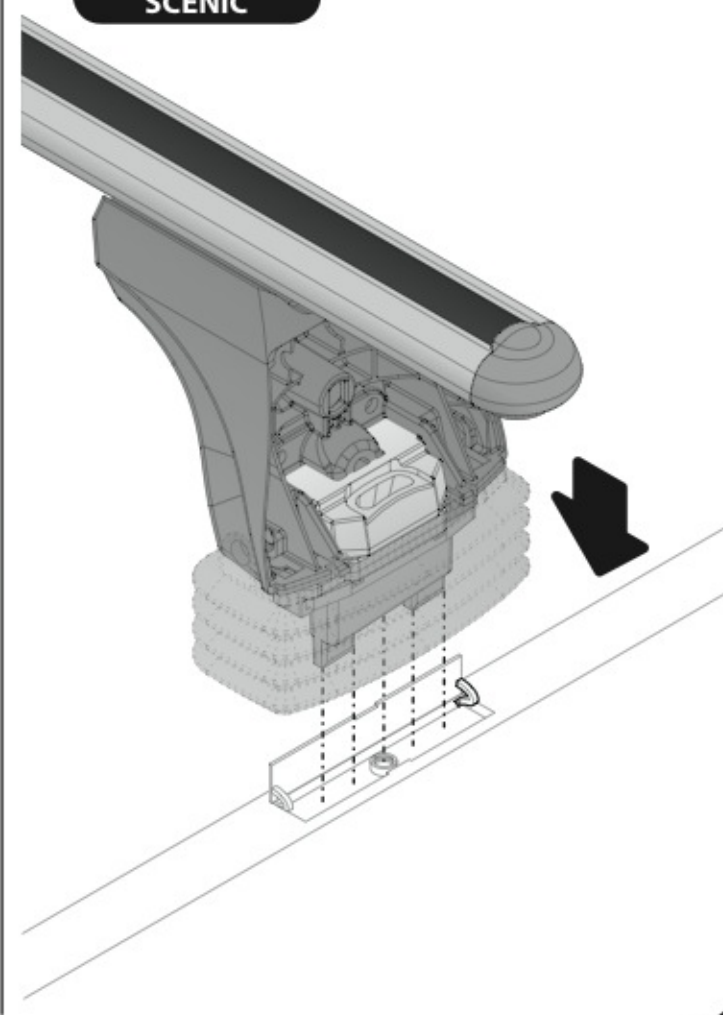

15B

**RENAULT
MEGANE**

**RENAULT
SCENIC**