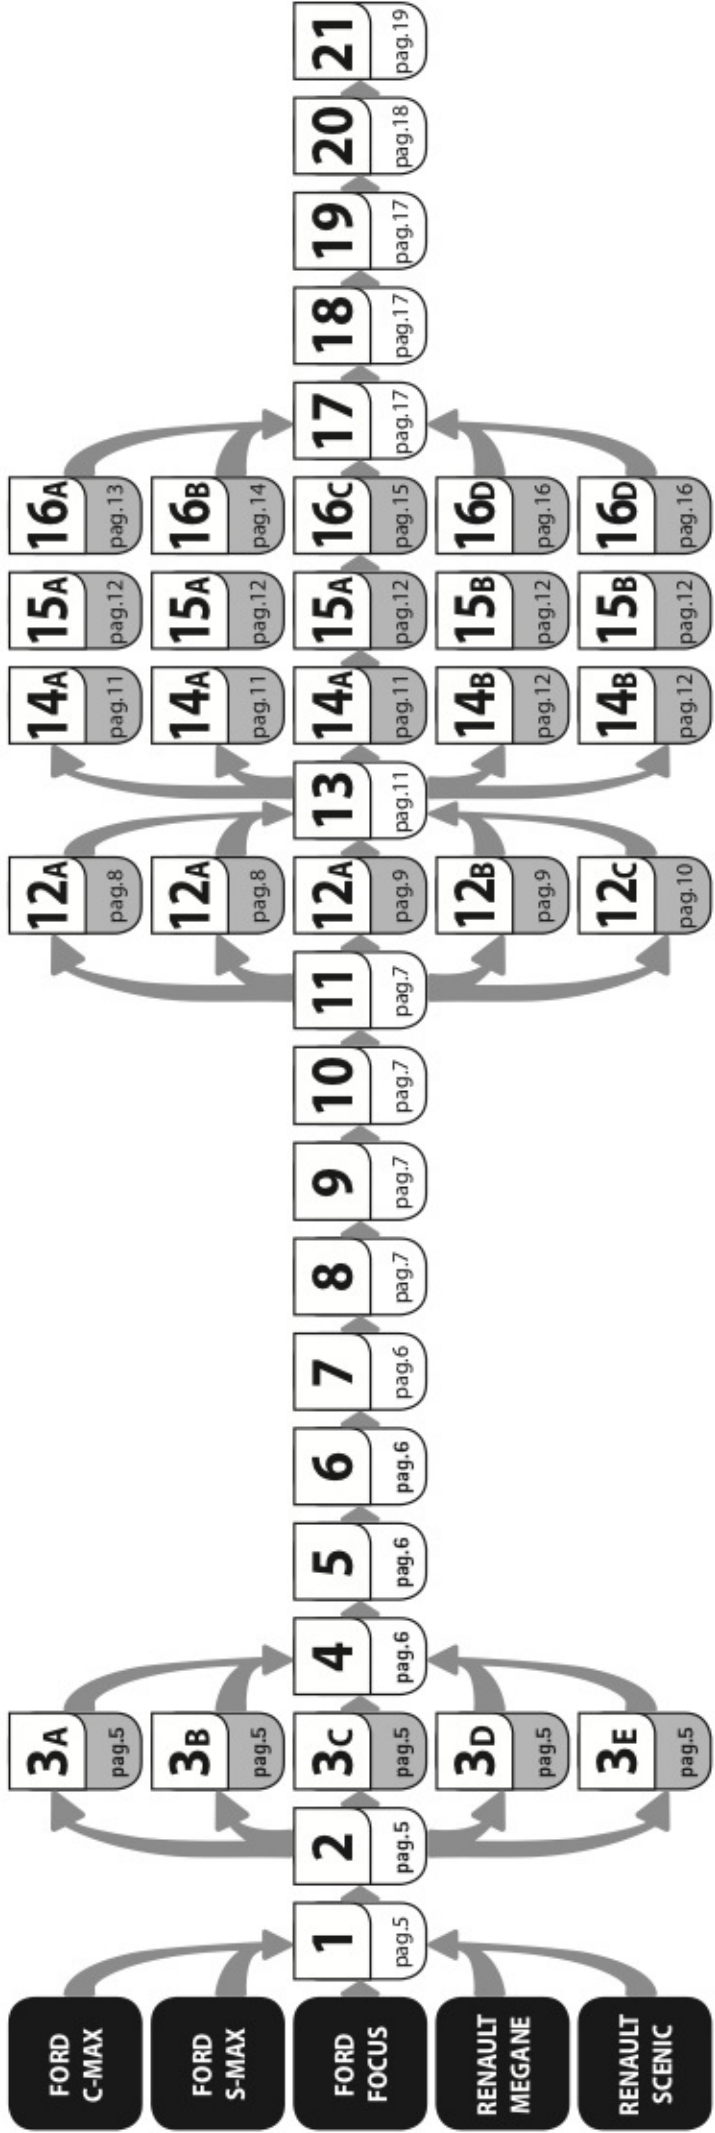

FORD C-MAX	10/03→10/10	120cm
FORD S-MAX	6/06→	127cm
FORD FOCUS	2/05→2/11	120cm
RENAULT MEGANE	10/02→10/08	108cm
RENAULT SCENIC	6/03→8/09	120cm

Art. **N21044**

C

Art. **N20001**

B

RENAULT MEGANE

**FORD C-MAX - FORD FOCUS
RENAULT SCENIC**

FORD S-MAX

Art. **N15019**

Art. **N15024**

Art. **N15020**

Art. **N15025**

Art. **N15021**

Art. **N15026**

A

Art. **N21044**

3A	FORD C-MAX	10/03→10/10	23 (F = 84cm)	18 (R = 79cm)	120 cm
3B	FORD S-MAX	6/06→	36 (F = 97cm)	32 (R = 93cm)	127 cm
3C	FORD FOCUS	2/05→2/11	20 (F = 81cm)	19 (R = 80cm)	120 cm
3D	RENAULT MEGANE	10/02→10/08	16,5 (F = 77,5cm)	14,5 (R = 75,5cm)	108 cm
3E	RENAULT SCENIC	6/03→5/09	20 (F = 81cm)	19,5 (R = 80,5cm)	120 cm
			X	Y	

4

5

6

7

12A

FORD C-MAX

FORD S-MAX

FORD FOCUS