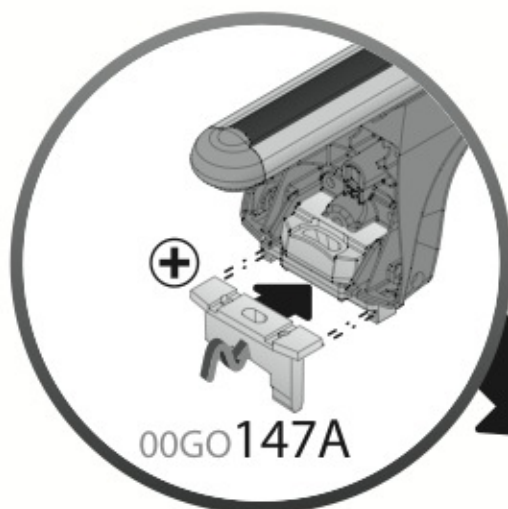

12c

**RENAULT
SCENIC**