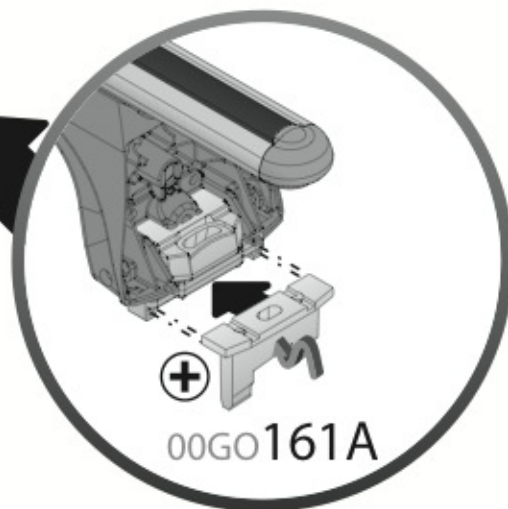

12c

**RENAULT
SCENIC**