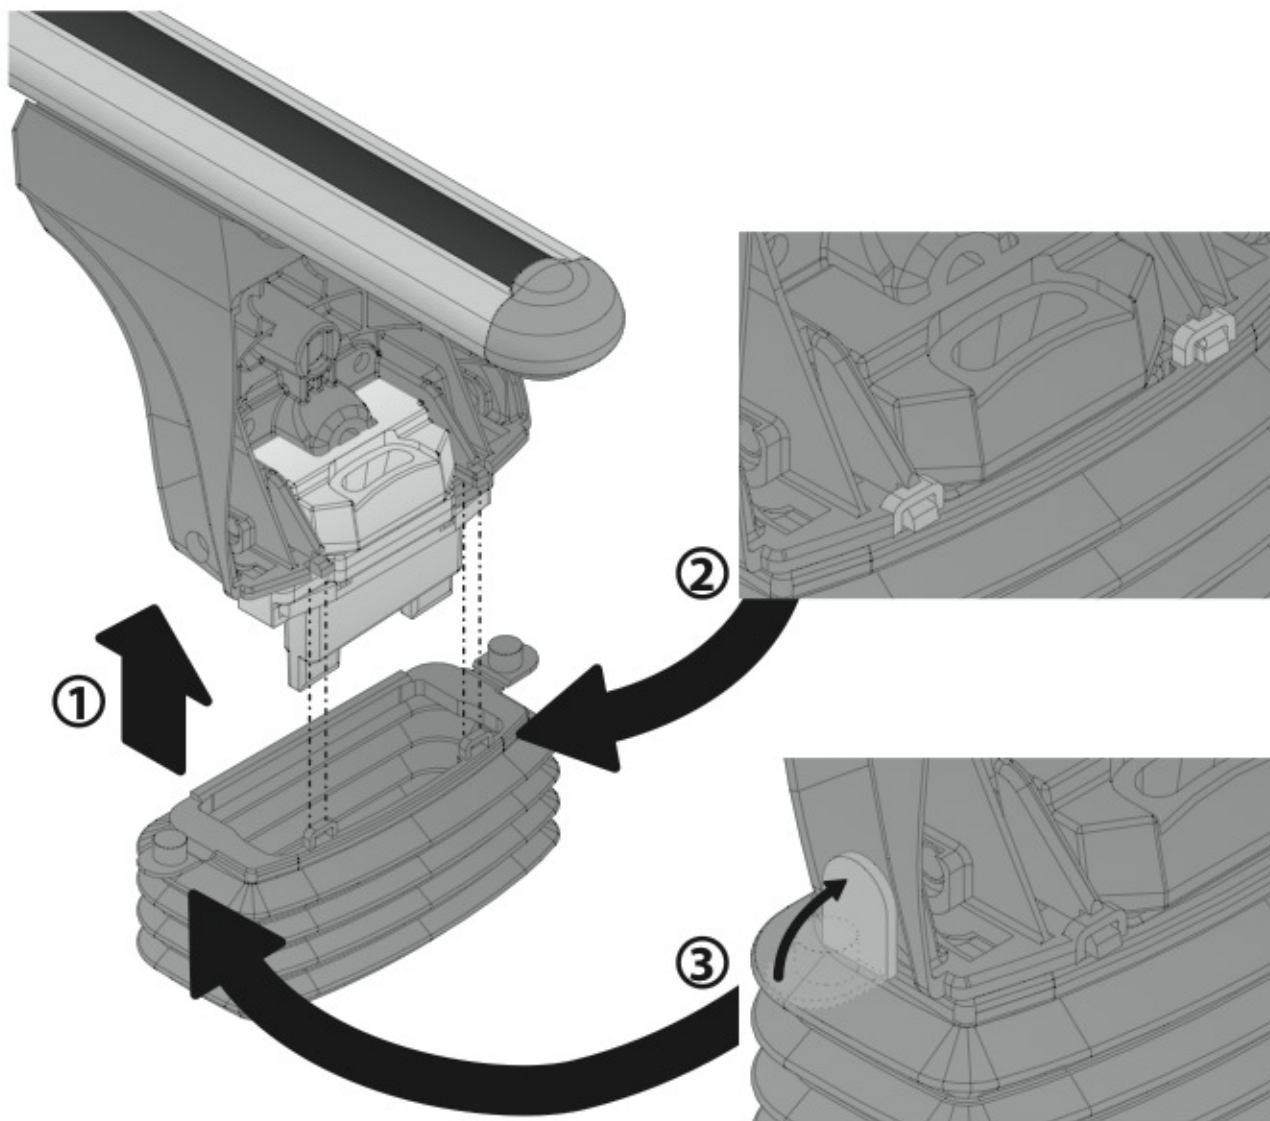

13

14A

FORD C-MAX

FORD S-MAX

FORD FOCUS