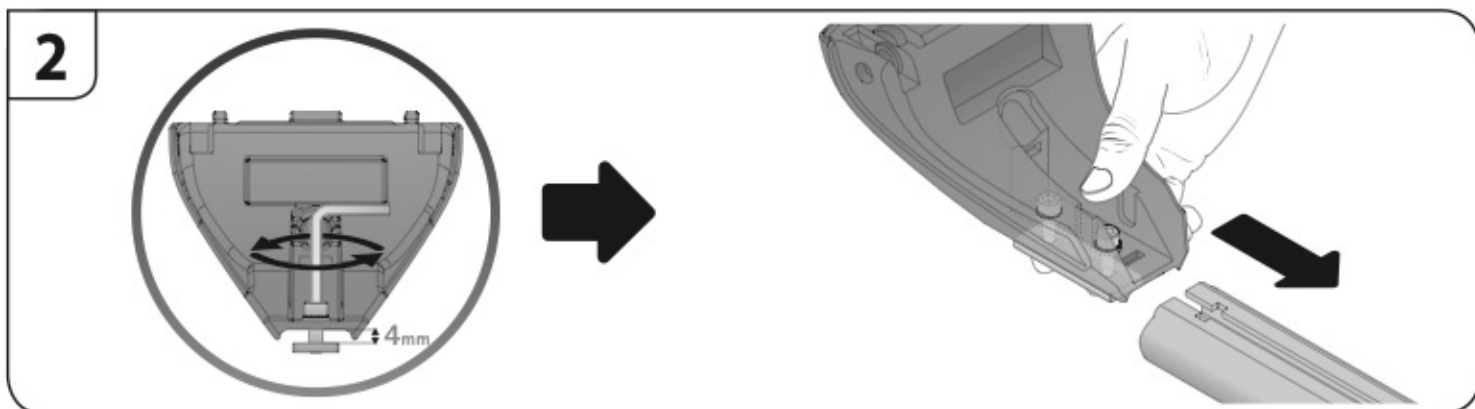

3A	FORD C-MAX	10/03→10/10	23 (F = 84cm)	18 (R = 79cm)	120cm
3B	FORD S-MAX	6/06→	36 (F = 97cm)	32 (R = 93cm)	127cm
3C	FORD FOCUS	2/05→2/11	20 (F = 81cm)	19 (R = 80cm)	120cm
3D	RENAULT MEGANE	10/02→10/08	16,5 (F = 77,5cm)	14,5 (R = 75,5cm)	108cm
3E	RENAULT SCENIC	6/03→5/09	20 (F = 81cm)	19,5 (R = 80,5cm)	120cm
			X	Y	|