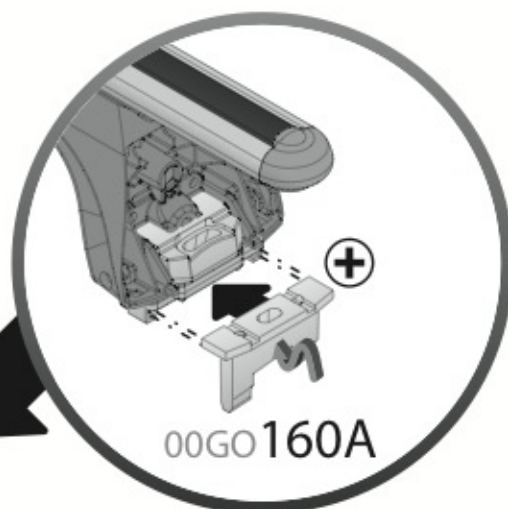

12A

FORD C-MAX

FORD S-MAX

FORD FOCUS

00GO160A

00GO160A

00GO147A

00GO147A