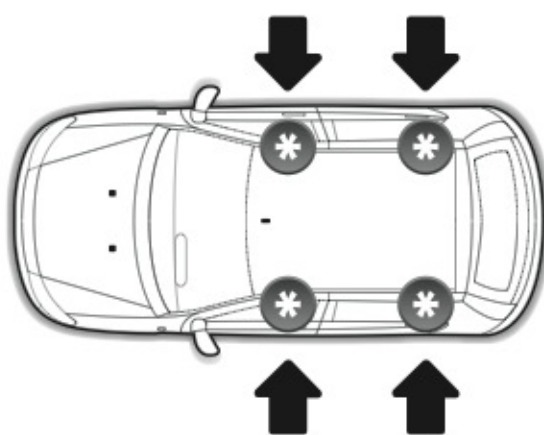

+ + = max: **75kg**

5,5kg

max: **???**kg