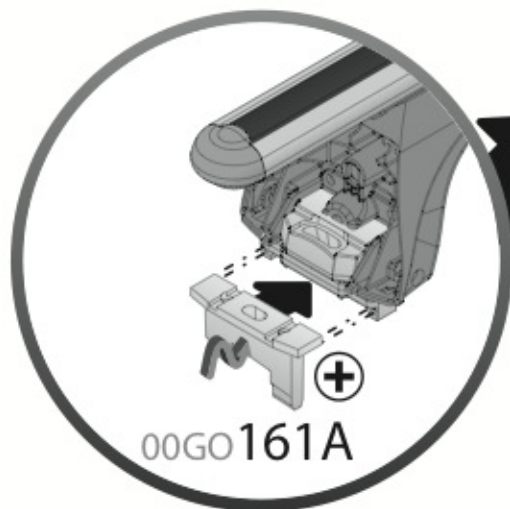

12B

RENAULT
MEGANE