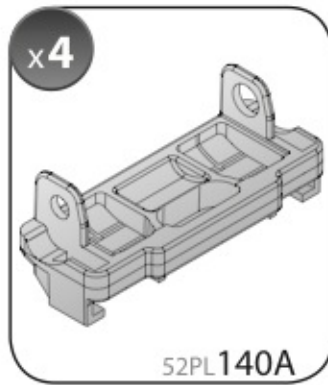

Art. **N21044**

3A	FORD C-MAX	10/03→10/10	23 (F = 84cm)	18 (R = 79cm)	120 cm
3B	FORD S-MAX	6/06→	36 (F = 97cm)	32 (R = 93cm)	127 cm
3C	FORD FOCUS	2/05→2/11	20 (F = 81cm)	19 (R = 80cm)	120 cm
3D	RENAULT MEGANE	10/02→10/08	16,5 (F = 77,5cm)	14,5 (R = 75,5cm)	108 cm
3E	RENAULT SCENIC	6/03→5/09	20 (F = 81cm)	19,5 (R = 80,5cm)	120 cm
			X	Y	