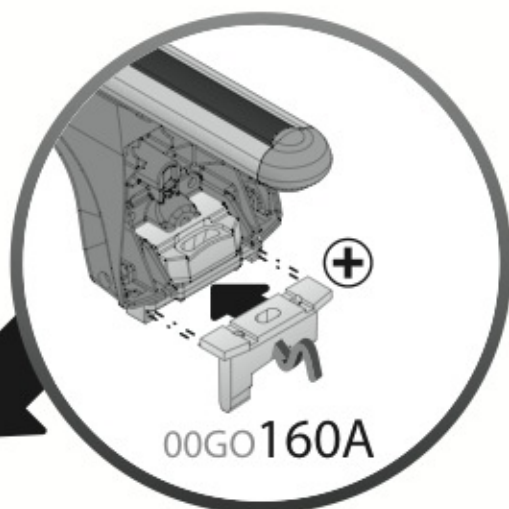

12B

RENAULT
MEGANE