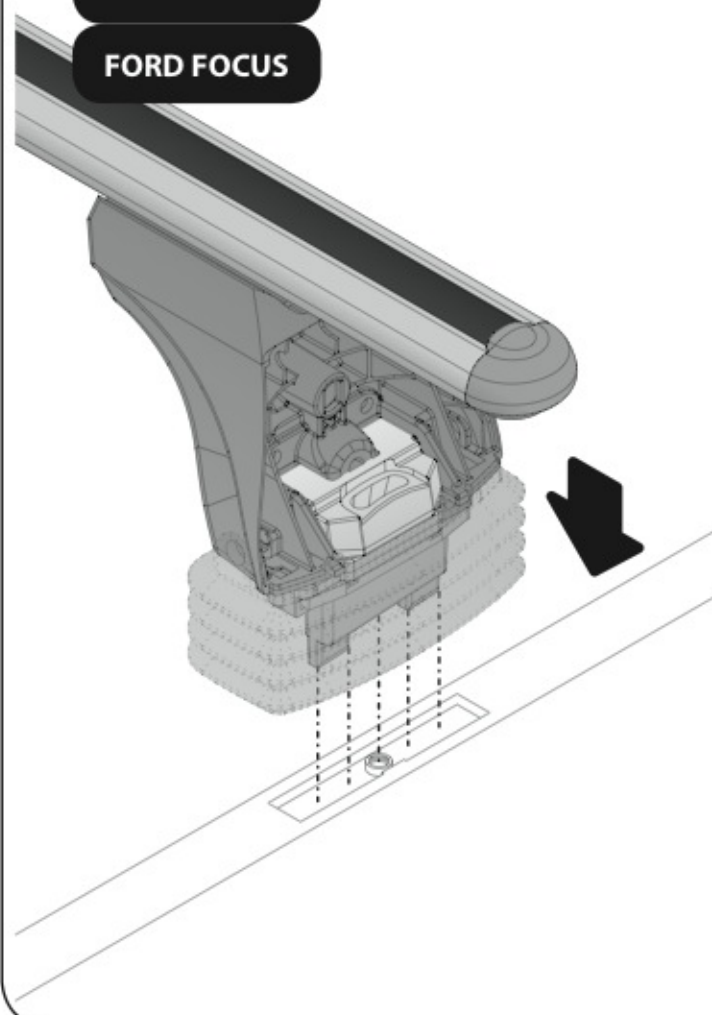

15A

FORD C-MAX

FORD S-MAX

FORD FOCUS