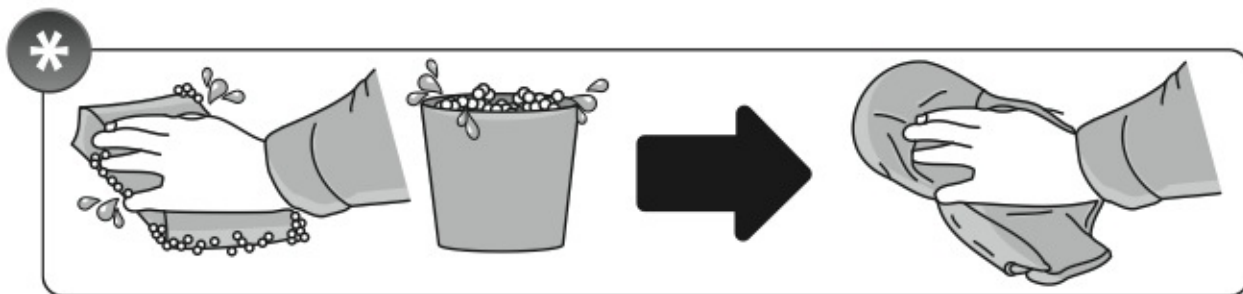

ACCIAIO
Steel

A

ALLUMINIO
Aluminium

 +  +  = max: **75kg**

5,5kg

max: **???**kg

Safety regulations

FORD C-MAX	10/03→10/10	120cm
FORD S-MAX	6/06→	127cm
FORD FOCUS	2/05→2/11	120cm
RENAULT MEGANE	10/02→10/08	108cm
RENAULT SCENIC	6/03→8/09	120cm