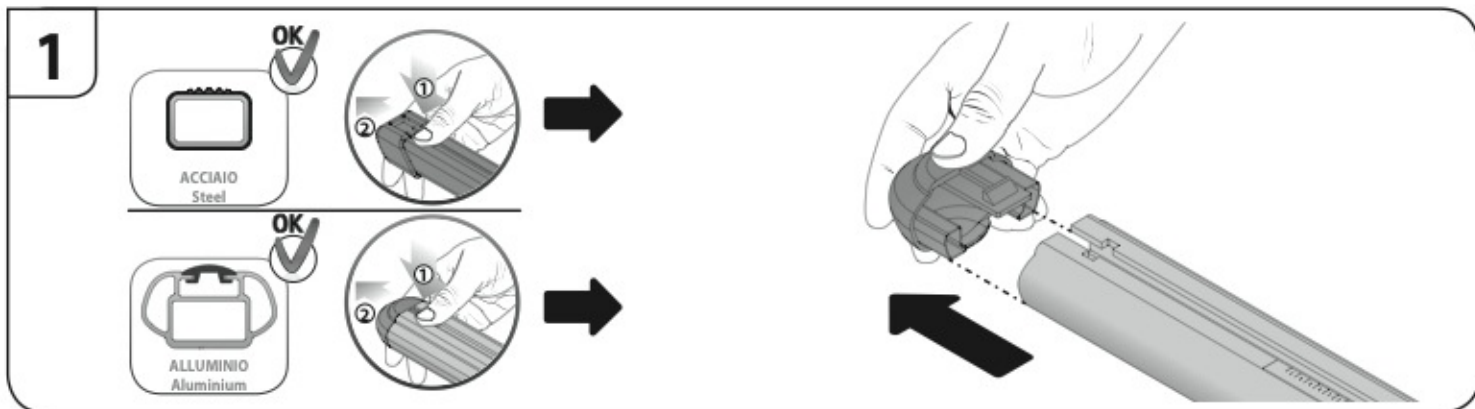

3A	FORD C-MAX	10/03→10/10	23 (F = 84cm)	18 (R = 79cm)	120cm
3B	FORD S-MAX	6/06→	36 (F = 97cm)	32 (R = 93cm)	127cm
3C	FORD FOCUS	2/05→2/11	20 (F = 81cm)	19 (R = 80cm)	120cm
3D	RENAULT MEGANE	10/02→10/08	16,5 (F = 77,5cm)	14,5 (R = 75,5cm)	108cm
3E	RENAULT SCENIC	6/03→5/09	20 (F = 81cm)	19,5 (R = 80,5cm)	120cm
			X	Y	|