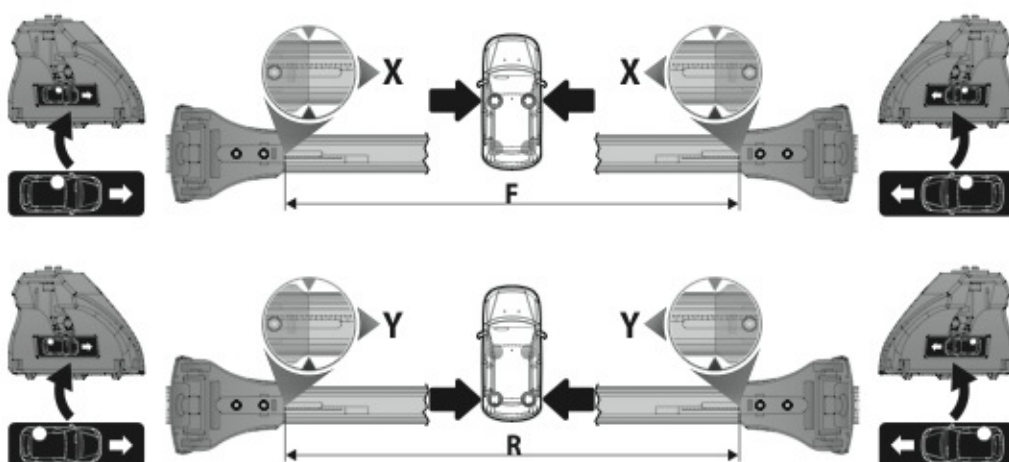

ACCIAIO
Steel

A

ALLUMINIO
Aluminium

 +  +  = max: **75kg**

5,5kg

max: **???**kg

Safety regulations

FORD C-MAX	10/03→10/10	120cm
FORD S-MAX	6/06→	127cm
FORD FOCUS	2/05→2/11	120cm
RENAULT MEGANE	10/02→10/08	108cm
RENAULT SCENIC	6/03→8/09	120cm

Art. **N21044**

3A	FORD C-MAX	10/03→10/10	23 (F = 84cm)	18 (R = 79cm)	120 cm
3B	FORD S-MAX	6/06→	36 (F = 97cm)	32 (R = 93cm)	127 cm
3C	FORD FOCUS	2/05→2/11	20 (F = 81cm)	19 (R = 80cm)	120 cm
3D	RENAULT MEGANE	10/02→10/08	16,5 (F = 77,5cm)	14,5 (R = 75,5cm)	108 cm
3E	RENAULT SCENIC	6/03→5/09	20 (F = 81cm)	19,5 (R = 80,5cm)	120 cm
			X	Y	