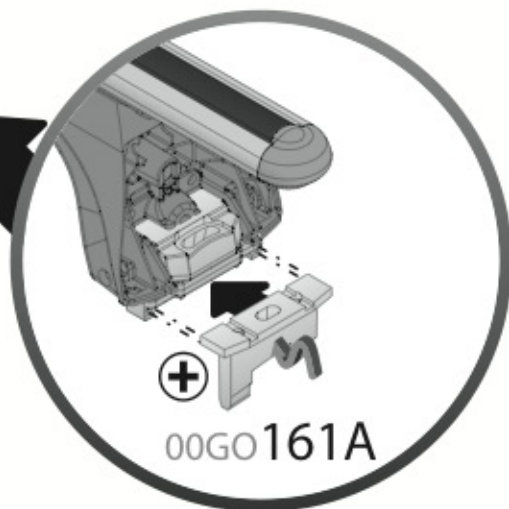

12B

RENAULT
MEGANE