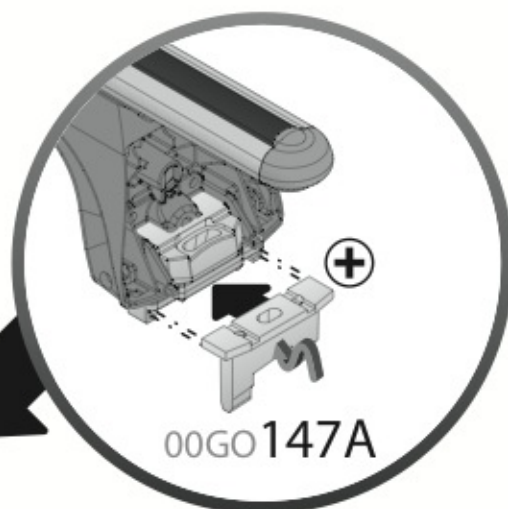

12c

**RENAULT
SCENIC**