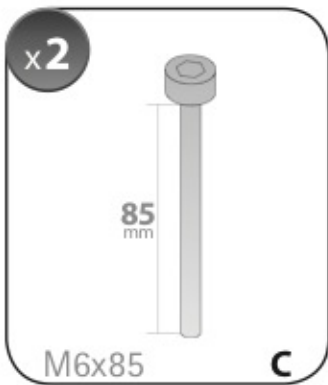

ACCIAIO
Steel

A

ALLUMINIO
Aluminium

 +  +  = max: **75kg**

5,5kg

max: **???**kg

Safety regulations

FORD C-MAX	10/03→10/10	120cm
FORD S-MAX	6/06→	127cm
FORD FOCUS	2/05→2/11	120cm
RENAULT MEGANE	10/02→10/08	108cm
RENAULT SCENIC	6/03→8/09	120cm

Art. **N21044**

3A	FORD C-MAX	10/03→10/10	23 (F = 84cm)	18 (R = 79cm)	120 cm
3B	FORD S-MAX	6/06→	36 (F = 97cm)	32 (R = 93cm)	127 cm
3C	FORD FOCUS	2/05→2/11	20 (F = 81cm)	19 (R = 80cm)	120 cm
3D	RENAULT MEGANE	10/02→10/08	16,5 (F = 77,5cm)	14,5 (R = 75,5cm)	108 cm
3E	RENAULT SCENIC	6/03→5/09	20 (F = 81cm)	19,5 (R = 80,5cm)	120 cm
			X	Y	