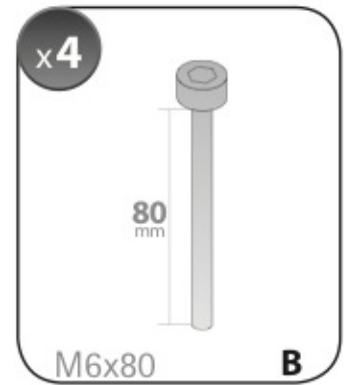

ACCIAIO
Steel

A

ALLUMINIO
Aluminium

 +  +  = max: **75kg**

5,5kg

max: **???**kg

Safety regulations

FORD C-MAX	10/03→10/10	120cm
FORD S-MAX	6/06→	127cm
FORD FOCUS	2/05→2/11	120cm
RENAULT MEGANE	10/02→10/08	108cm
RENAULT SCENIC	6/03→8/09	120cm

Art. **N21044**

3A	FORD C-MAX	10/03→10/10	23 (F = 84cm)	18 (R = 79cm)	120 cm
3B	FORD S-MAX	6/06→	36 (F = 97cm)	32 (R = 93cm)	127 cm
3C	FORD FOCUS	2/05→2/11	20 (F = 81cm)	19 (R = 80cm)	120 cm
3D	RENAULT MEGANE	10/02→10/08	16,5 (F = 77,5cm)	14,5 (R = 75,5cm)	108 cm
3E	RENAULT SCENIC	6/03→5/09	20 (F = 81cm)	19,5 (R = 80,5cm)	120 cm
			X	Y	