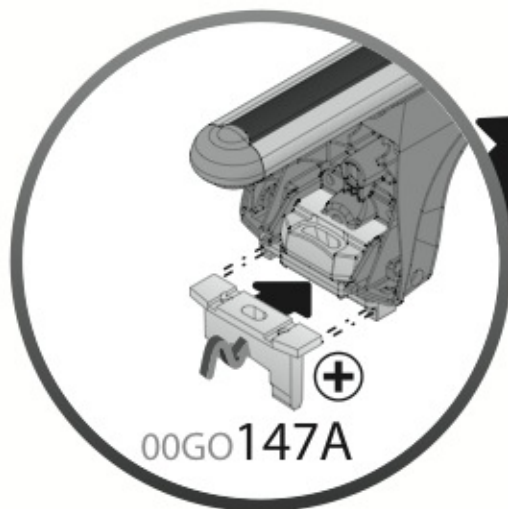

12A

FORD C-MAX

FORD S-MAX

FORD FOCUS

00GO160A

00GO160A

00GO147A

00GO147A