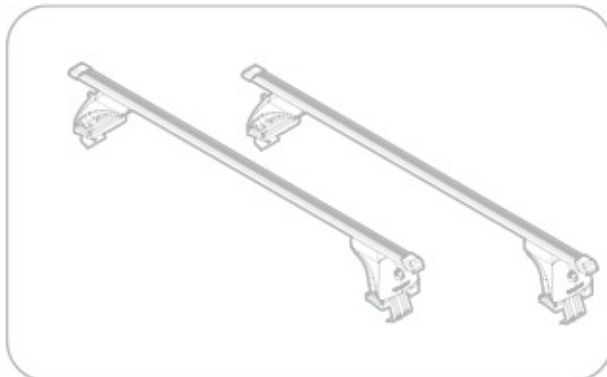

ACCIAIO
Steel

A

ALLUMINIO
Aluminium

A

ACCIAIO
Steel

A

ALLUMINIO
Aluminium

A

ACCIAIO
Steel

A

ALLUMINIO
Aluminium

 +  +  = max: **75kg**

5,5kg

max: **???**kg

Safety regulations

FORD C-MAX	10/03→10/10	120cm
FORD S-MAX	6/06→	127cm
FORD FOCUS	2/05→2/11	120cm
RENAULT MEGANE	10/02→10/08	108cm
RENAULT SCENIC	6/03→8/09	120cm

Art. **N21044**

3A	FORD C-MAX	10/03→10/10	23 (F = 84cm)	18 (R = 79cm)	120 cm
3B	FORD S-MAX	6/06→	36 (F = 97cm)	32 (R = 93cm)	127 cm
3C	FORD FOCUS	2/05→2/11	20 (F = 81cm)	19 (R = 80cm)	120 cm
3D	RENAULT MEGANE	10/02→10/08	16,5 (F = 77,5cm)	14,5 (R = 75,5cm)	108 cm
3E	RENAULT SCENIC	6/03→5/09	20 (F = 81cm)	19,5 (R = 80,5cm)	120 cm
			X	Y	