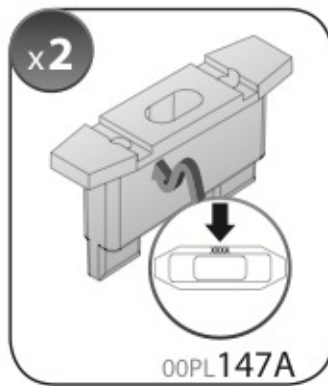

FORD C-MAX	10/03→10/10	120cm
FORD S-MAX	6/06→	127cm
FORD FOCUS	2/05→2/11	120cm
RENAULT MEGANE	10/02→10/08	108cm
RENAULT SCENIC	6/03→8/09	120cm

Art. **N21044**