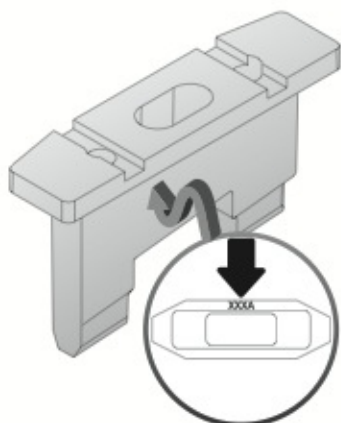

12A

FORD C-MAX

FORD S-MAX

FORD FOCUS

00GO160A