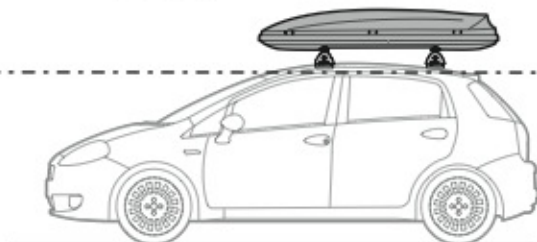

ACCIAIO
Steel

A

ALLUMINIO
Aluminium

 +  +  = max: **75kg**

5,5kg

max: **???**kg

Safety regulations

FORD C-MAX	10/03→10/10	120cm
FORD S-MAX	6/06→	127cm
FORD FOCUS	2/05→2/11	120cm
RENAULT MEGANE	10/02→10/08	108cm
RENAULT SCENIC	6/03→8/09	120cm