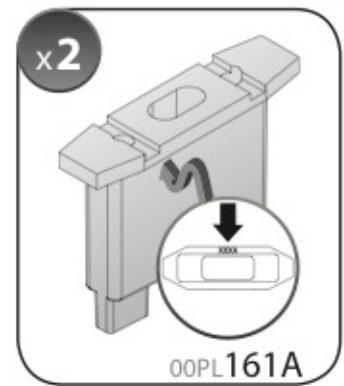

FORD C-MAX	10/03→10/10	120cm
FORD S-MAX	6/06→	127cm
FORD FOCUS	2/05→2/11	120cm
RENAULT MEGANE	10/02→10/08	108cm
RENAULT SCENIC	6/03→8/09	120cm

Art. **N21044**