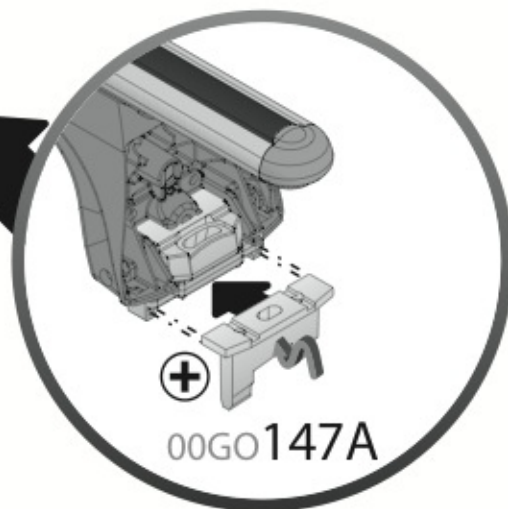

12A

FORD C-MAX

FORD S-MAX

FORD FOCUS

00GO160A

00GO160A

00GO147A

00GO147A