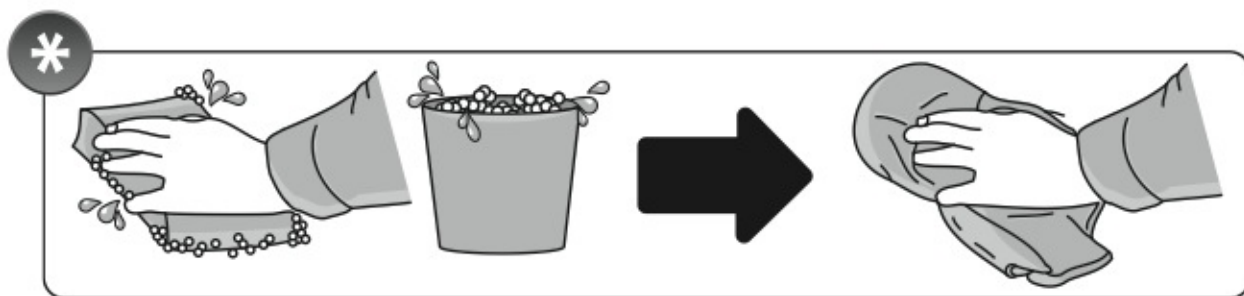

 +  +  = max: **60kg**  
5,5kg

max:  
**???**kg

Safety regulations

**MAZDA 2**  
(no railing)

 5/03→9/07

Art. **N21051**

4

5