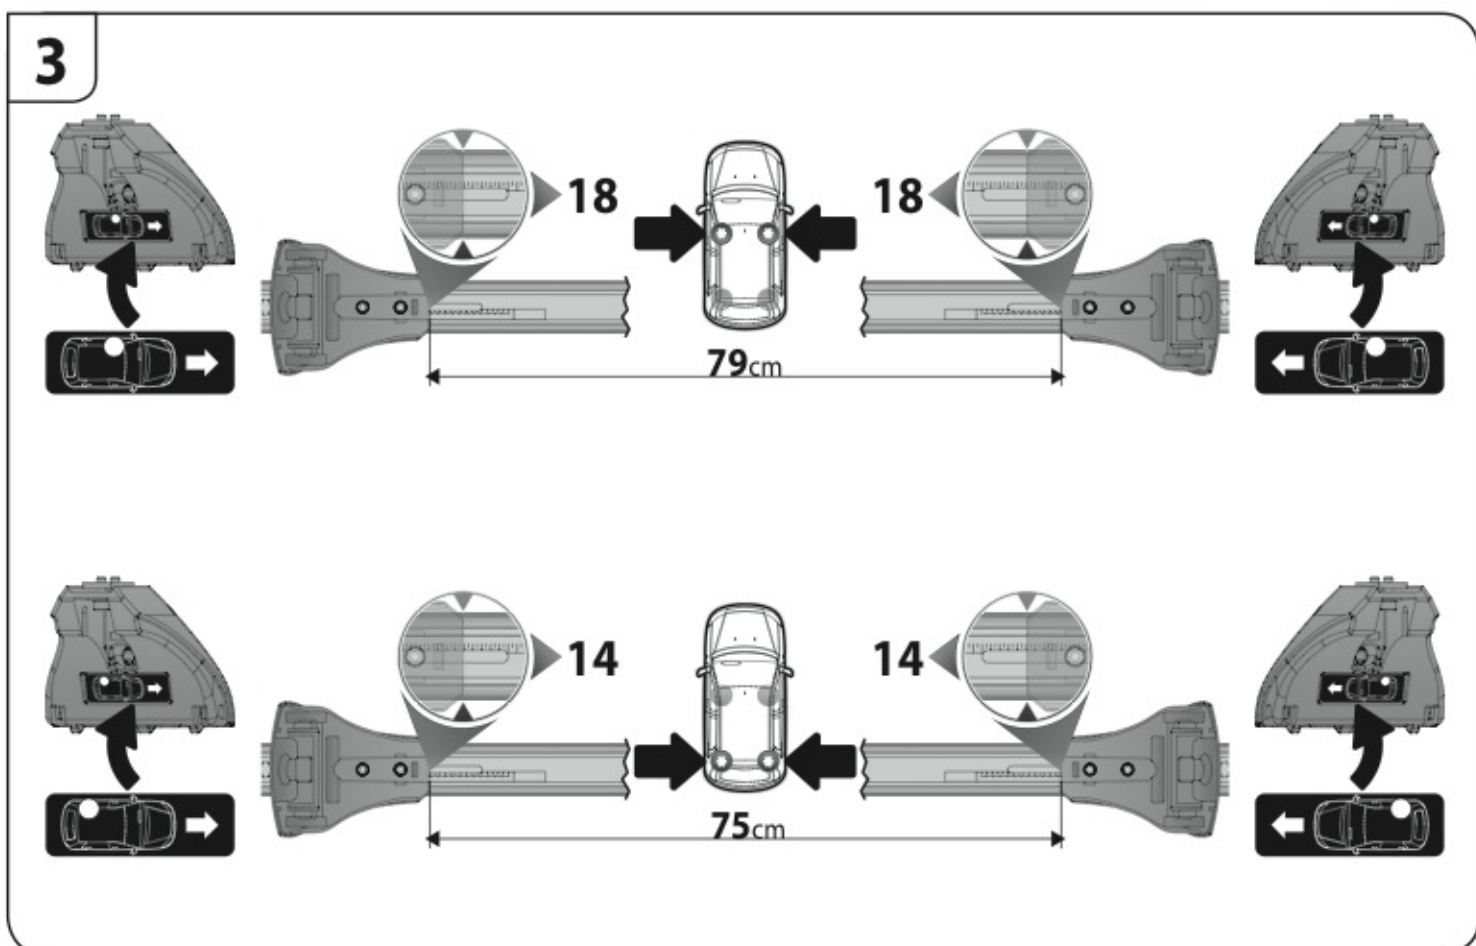

 +  +  = max: **60kg**  
5,5kg

max:  
**???**kg

Safety regulations

**MAZDA 2**  
(no railing)

 5/03→9/07

Art. **N21051**

4

5