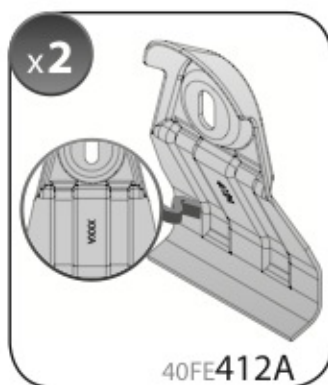

 +  +  = max: **60kg**  
5,5kg

max:  
**???**kg

Safety regulations

**MAZDA 2**  
(no railing)

 5/03→9/07

Art. **N21051**

4

5

6

7

11

12

**13**

**14**

15

16