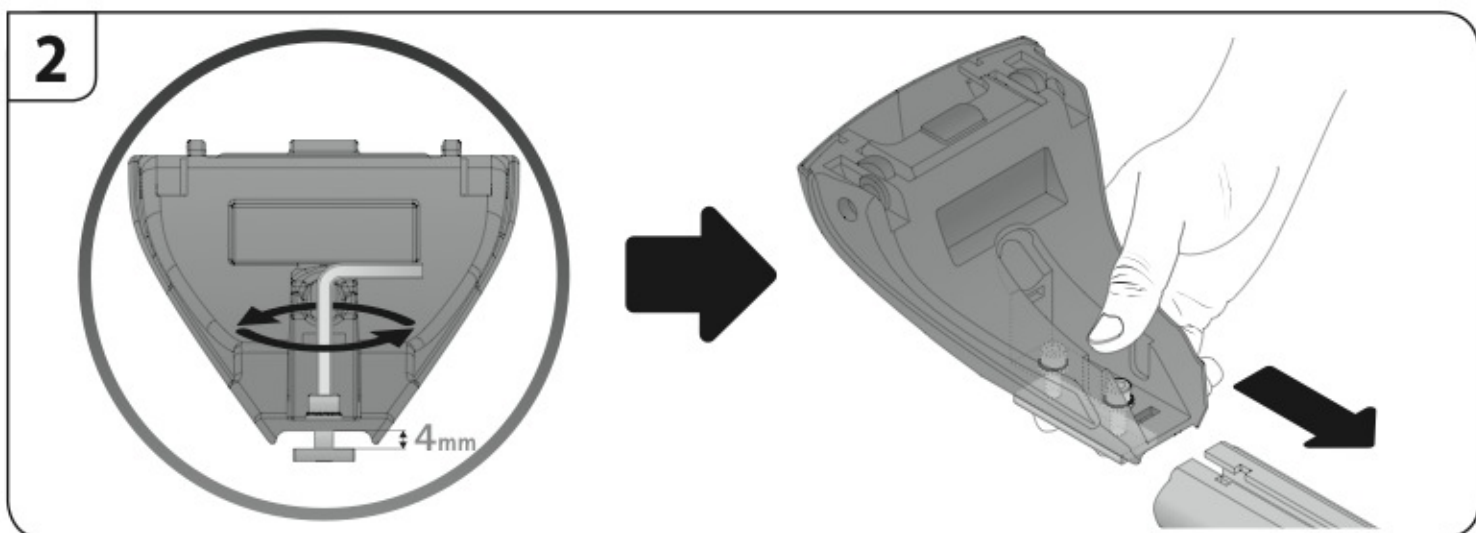

 +  +  = max: **60kg**  
5,5kg

max:  
**???**kg

Safety regulations

**MAZDA 2**  
(no railing)

 5/03→9/07

Art. **N21051**

4

5