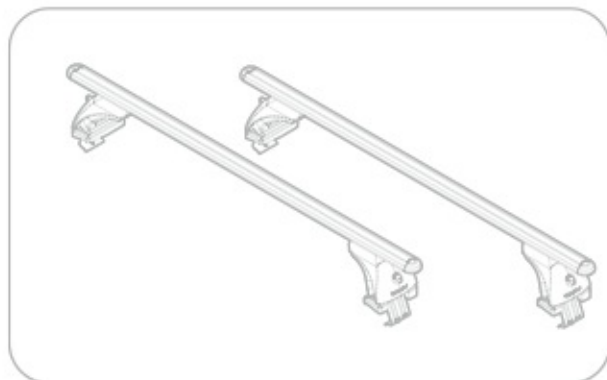

**MAZDA 2**  
(no railing)

 1/03 → 9/07

Art.  
**N21051**

**C**

+

Art. **N20001**

**B**

+

Art. **N15019**

**A**

**ACCIAIO**  
Steel

=

Art. **N15024**

**A**

**ALLUMINIO**  
Aluminium

=

 +  +  = max: **60kg**  
5,5kg

max:  
**???**kg

Safety regulations

**MAZDA 2**  
(no railing)

 5/03→9/07

Art. **N21051**

4

5