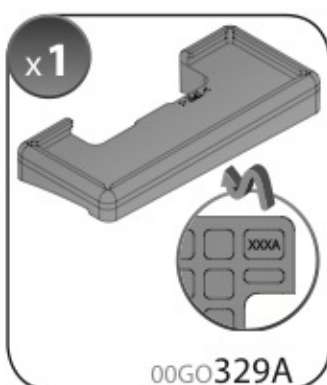

 +  +  = max: **60kg**  
5,5kg

max:  
**???**kg

Safety regulations

**MAZDA 2**  
(no railing)

 5/03→9/07

Art. **N21051**

4

5