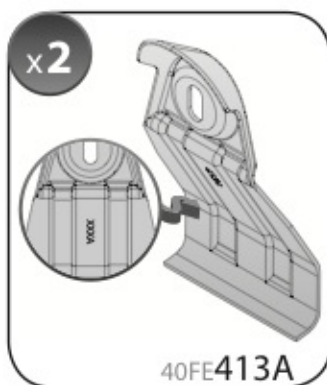

 +  +  = max: **60kg**  
5,5kg

max:  
**???**kg

Safety regulations

**MAZDA 2**  
(no railing)

 5/03→9/07

Art. **N21051**

4

5

6

7

11

12

**13**

**14**

15

16