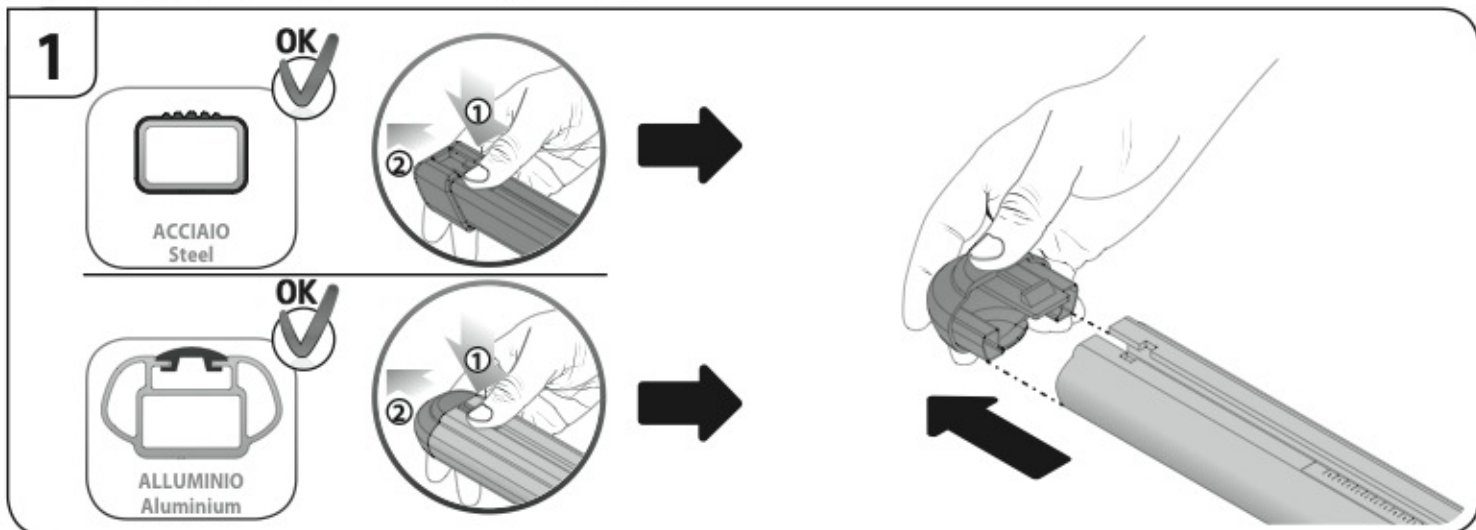

 +  +  = max: **60kg**  
5,5kg

max:  
**???**kg

Safety regulations

**MAZDA 2**  
(no railing)

 5/03→9/07

Art. **N21051**

4

5