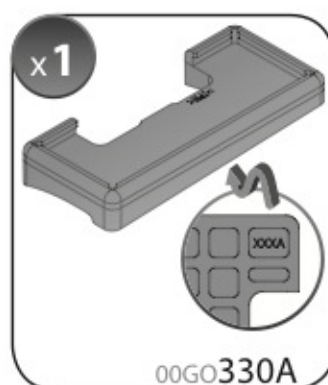

 +  +  = max: **60kg**  
5,5kg

max:  
**???**kg

Safety regulations

**MAZDA 2**  
(no railing)

 5/03→9/07

Art. **N21051**

4

5