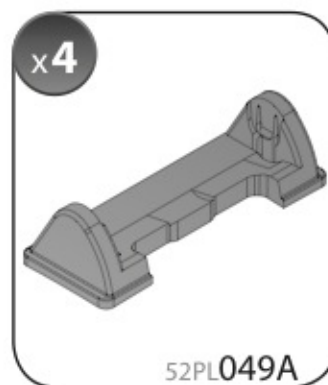

 +  +  = max: **60kg**  
5,5kg

max:  
**???**kg

Safety regulations

**MAZDA 2**  
(no railing)

 5/03→9/07

Art. **N21051**

4

5