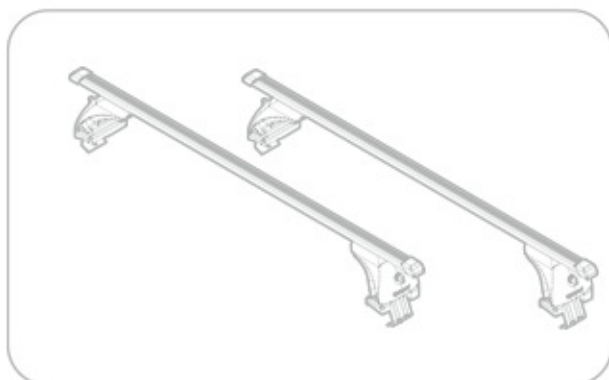

Art.
N21052

C

Art. **N20001**

B

Art. **N15021**

A

ACCIAIO
Steel

Art. **N15026**

A

ALLUMINIO
Aluminium

 +  +  = max: **60kg**
5,5kg

max:
???kg

Safety regulations

PEUGEOT 1007
(no railing)

5/05 → 5/10

Art. **N21052**