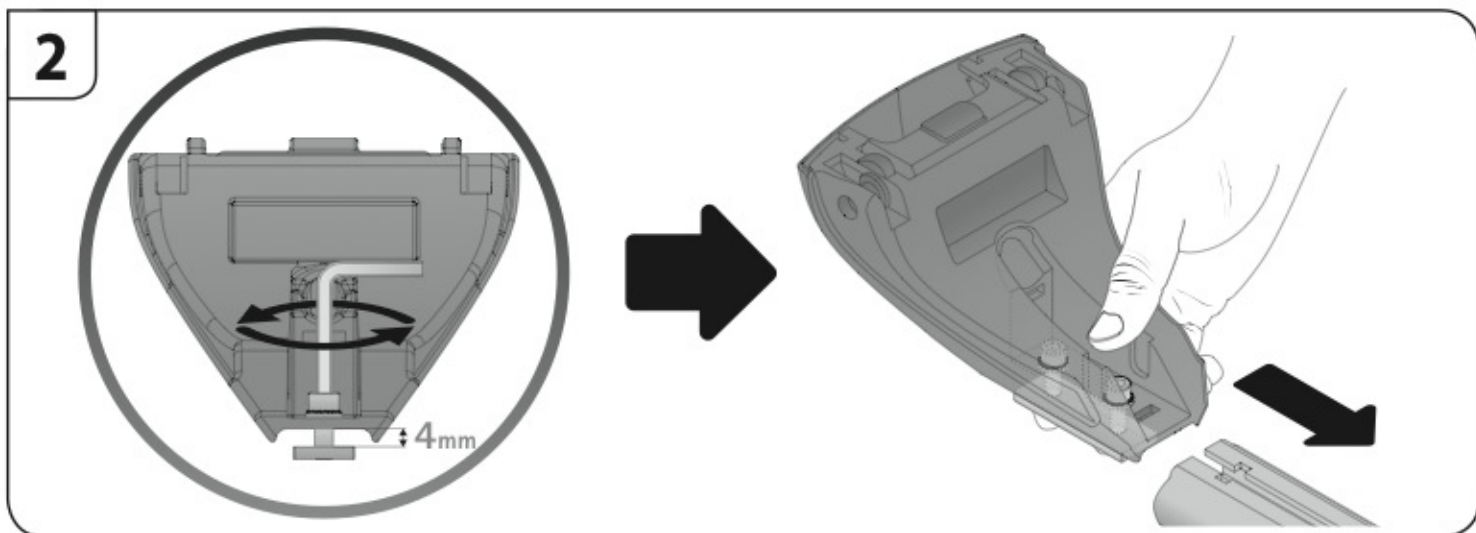

A

ALLUMINIO
Aluminium

 +  +  = max: **60kg**
5,5kg

max:
???kg

Safety regulations

PEUGEOT 1007
(no railing)

5/05 → 5/10

Art. **N21052**