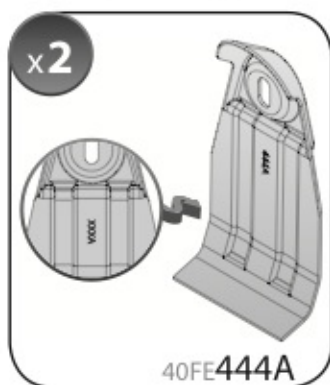

A

ALLUMINIO
Aluminium

 +  +  = max: **60kg**
5,5kg

max:
???kg

Safety regulations

PEUGEOT 1007
(no railing)

5/05 → 5/10

Art. **N21052**