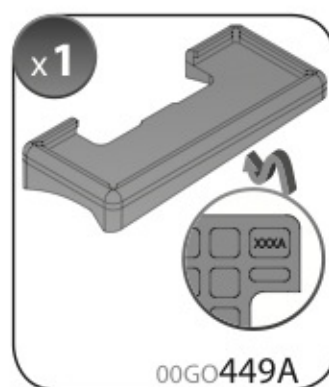

A

ALLUMINIO
Aluminium

 +  +  = max: **60kg**
5,5kg

max:
???kg

Safety regulations

PEUGEOT 1007
(no railing)

5/05 → 5/10

Art. **N21052**