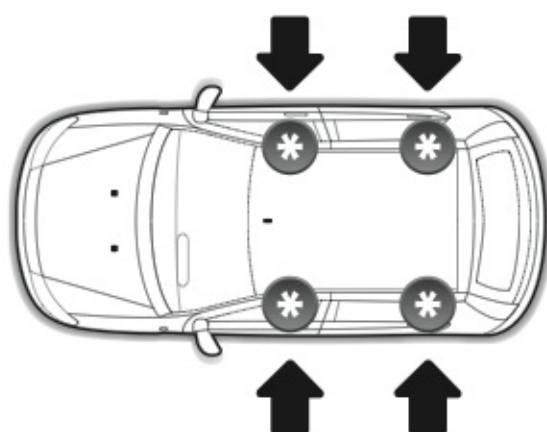

A

ALLUMINIO
Aluminium

 +  +  = max: **60kg**
5,5kg

max:
???kg

Safety regulations

PEUGEOT 1007
(no railing)

5/05 → 5/10

Art. **N21052**