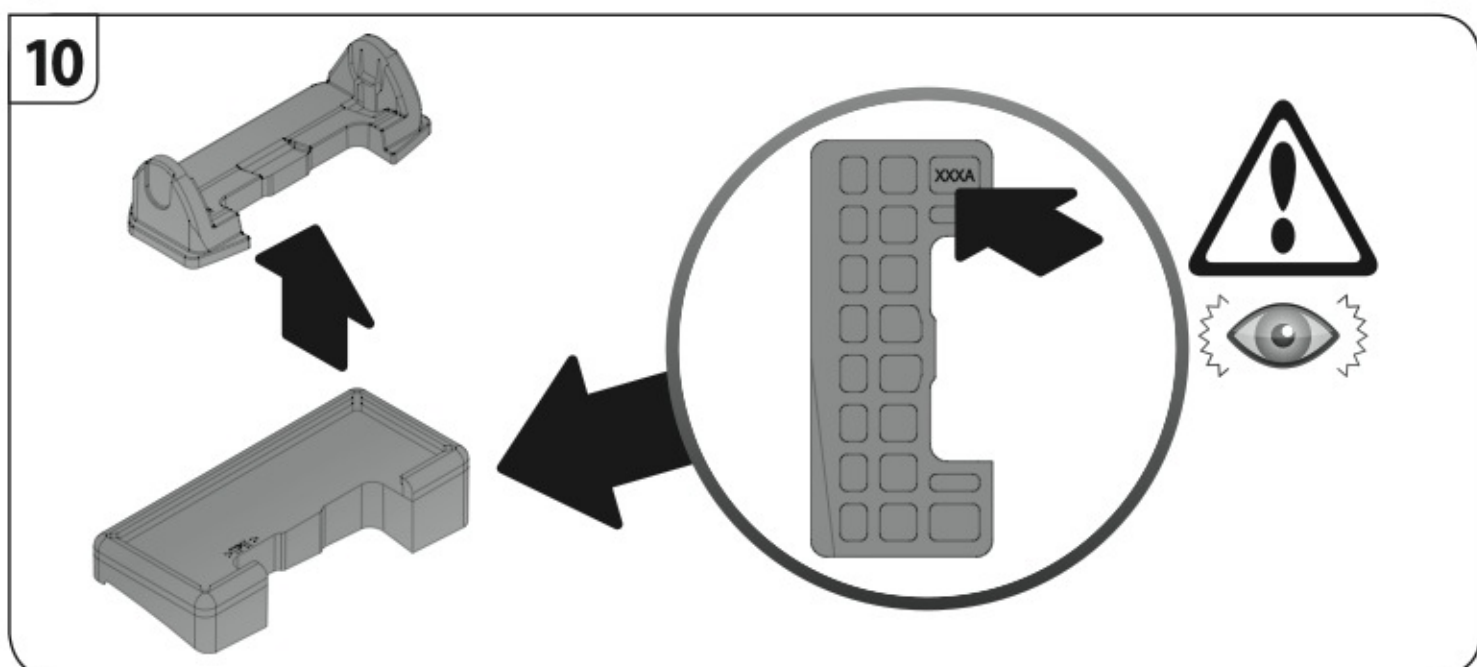

A

ALLUMINIO
Aluminium

 +  +  = max: **60kg**
5,5kg

max:
???kg

Safety regulations

PEUGEOT 1007
(no railing)

5/05 → 5/10

Art. **N21052**

4

5

6

7

11

12

13

14