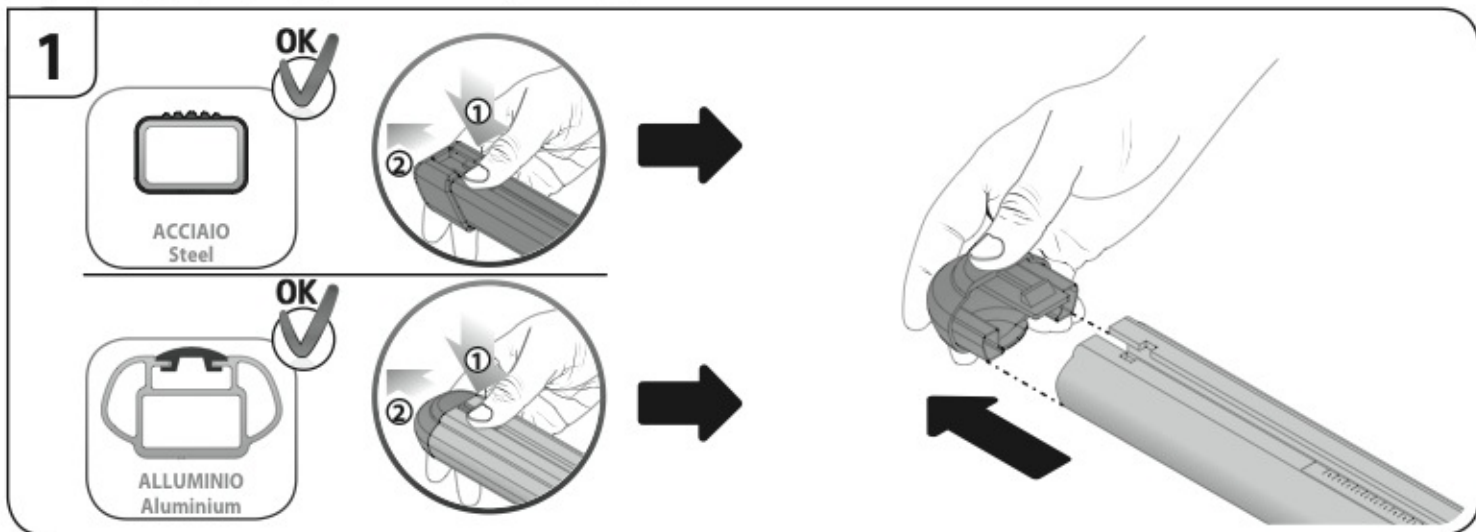

A

ALLUMINIO
Aluminium

 +  +  = max: **60kg**
5,5kg

max:
???kg

Safety regulations

PEUGEOT 1007
(no railing)

5/05 → 5/10

Art. **N21052**