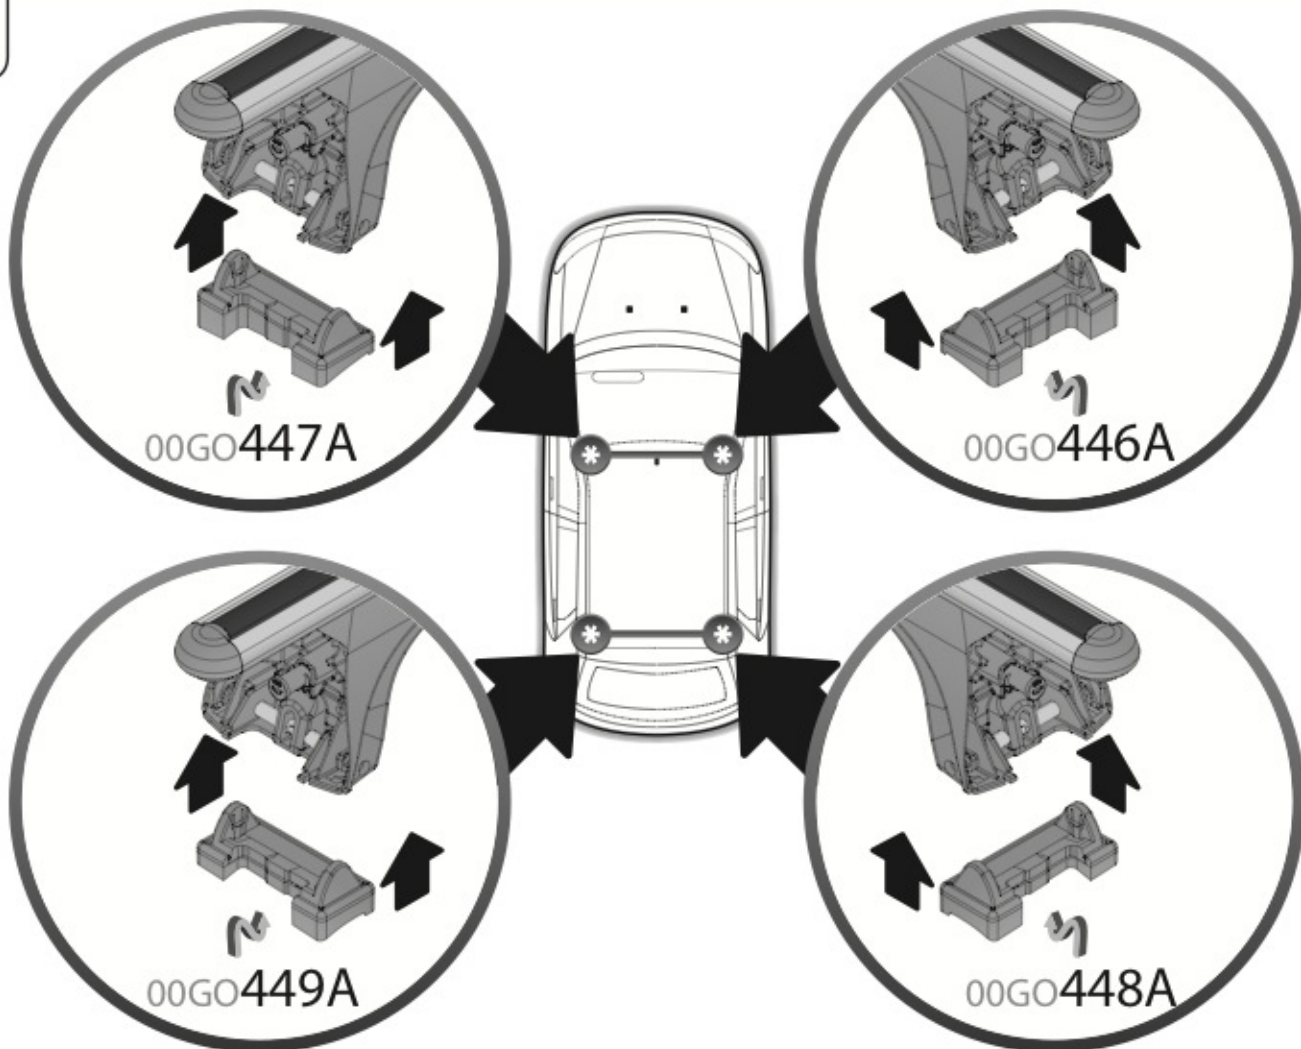

A

ALLUMINIO
Aluminium

 +  +  = max: **60kg**
5,5kg

max:
???kg

Safety regulations

PEUGEOT 1007
(no railing)

5/05 → 5/10

Art. **N21052**

4

5

6

7

11

12

13

14