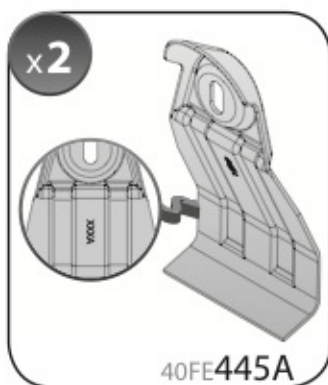

A

ALLUMINIO
Aluminium

 +  +  = max: **60kg**
5,5kg

max:
???kg

Safety regulations

PEUGEOT 1007
(no railing)

5/05 → 5/10

Art. **N21052**