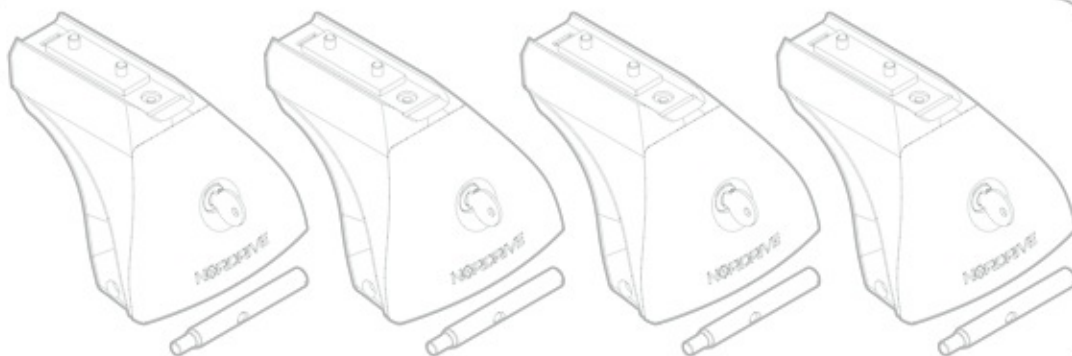

Art.
N21052

C

Art. **N20001**

B

Art. **N15021**

A

ACCIAIO
Steel

Art. **N15026**

A

ALLUMINIO
Aluminium

 +  +  = max: **60kg**
5,5kg

max:
???kg

Safety regulations

PEUGEOT 1007
(no railing)

5/05 → 5/10

Art. **N21052**