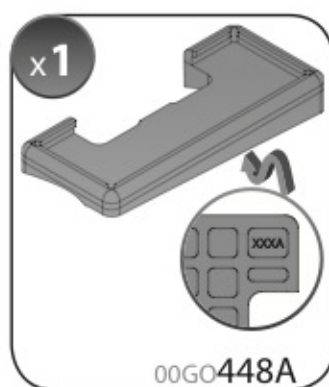

A

ALLUMINIO
Aluminium

 +  +  = max: **60kg**
5,5kg

max:
???kg

Safety regulations

PEUGEOT 1007
(no railing)

5/05 → 5/10

Art. **N21052**