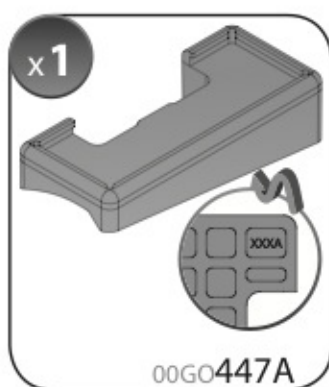

A

ALLUMINIO
Aluminium

 +  +  = max: **60kg**
5,5kg

max:
???kg

Safety regulations

PEUGEOT 1007
(no railing)

5/05 → 5/10

Art. **N21052**