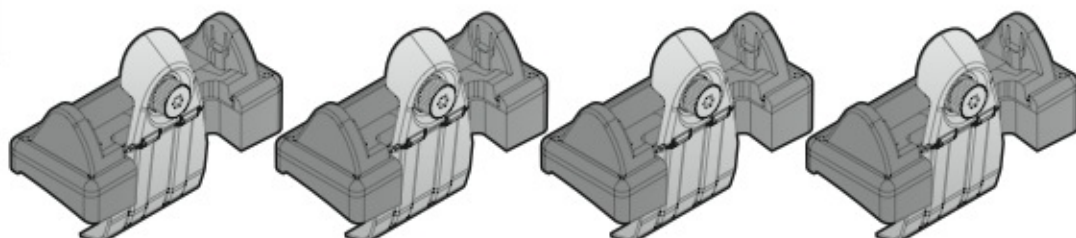

Art.
N21052

C

Art. **N20001**

B

Art. **N15021**

A

ACCIAIO
Steel

Art. **N15026**

A

ALLUMINIO
Aluminium

 +  +  = max: **60kg**
5,5kg

max:
???kg

Safety regulations

PEUGEOT 1007
(no railing)

5/05 → 5/10

Art. **N21052**