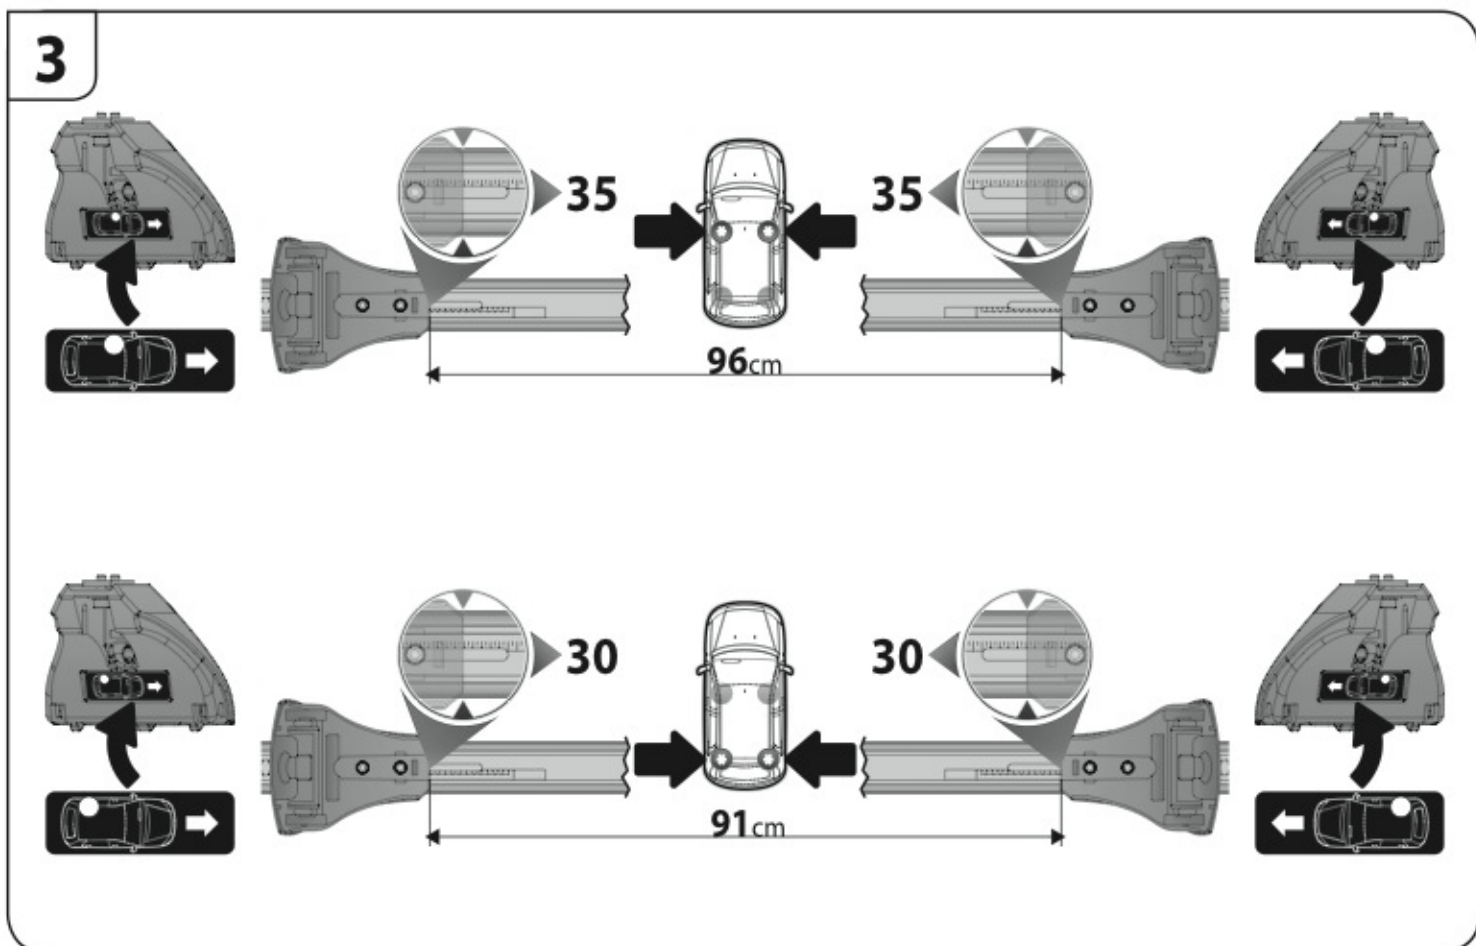

A

ALLUMINIO
Aluminium

 +  +  = max: **60kg**
5,5kg

max:
???kg

Safety regulations

PEUGEOT 1007
(no railing)

5/05 → 5/10

Art. **N21052**