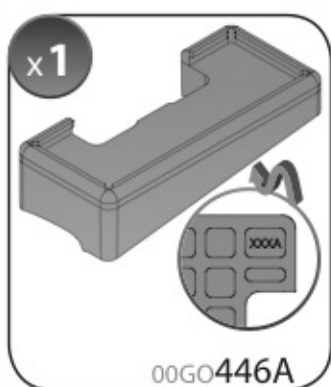

A

ALLUMINIO
Aluminium

 +  +  = max: **60kg**
5,5kg

max:
???kg

Safety regulations

PEUGEOT 1007
(no railing)

5/05 → 5/10

Art. **N21052**