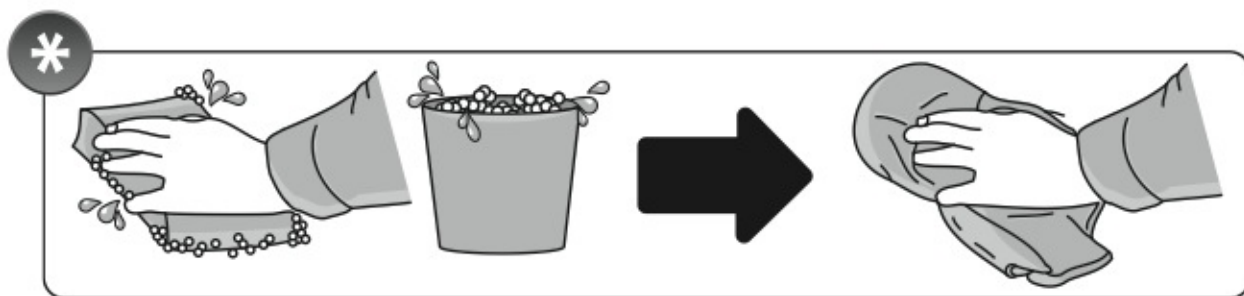

A

ALLUMINIO
Aluminium

 +  +  = max: **60kg**
5,5kg

max:
???kg

Safety regulations

PEUGEOT 1007
(no railing)

5/05 → 5/10

Art. **N21052**