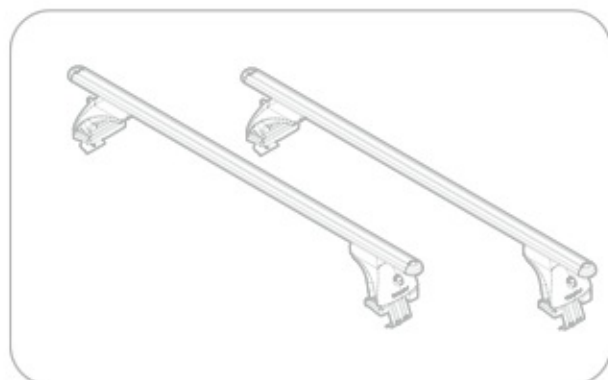

Art.
N21052

C

Art. **N20001**

B

Art. **N15021**

A

ACCIAIO
Steel

Art. **N15026**

A

ALLUMINIO
Aluminium

 +  +  = max: **60kg**
5,5kg

max:
???kg

Safety regulations

PEUGEOT 1007
(no railing)

5/05 → 5/10

Art. **N21052**