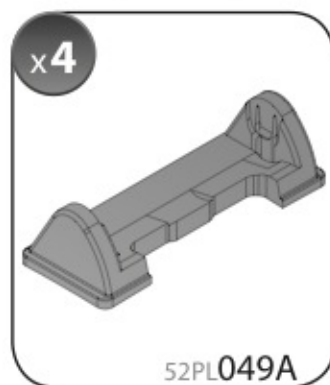

A

ALLUMINIO
Aluminium

 +  +  = max: **60kg**
5,5kg

max:
???kg

Safety regulations

PEUGEOT 1007
(no railing)

5/05 → 5/10

Art. **N21052**