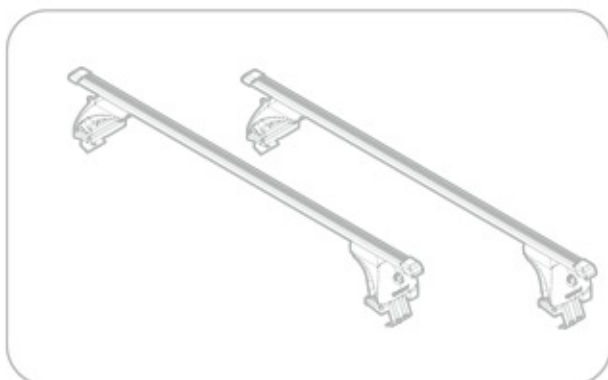

FIAT CROMA
(no railing)

5/05→4/11

Art.
N21053

C

+

Art. **N20001**

B

+

Art. **N15020**

A

ACCIAIO
Steel

=

Art. **N15025**

A

ALLUMINIO
Aluminium

=