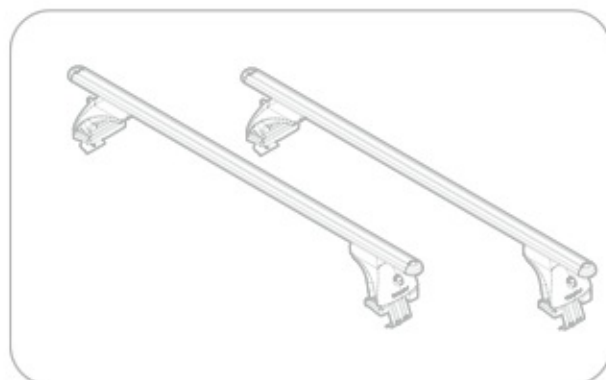

FIAT CROMA
(no railing)

5/05→4/11

Art.
N21053

C

+

Art. **N20001**

B

+

Art. **N15020**

A

ACCIAIO
Steel

=

Art. **N15025**

A

ALLUMINIO
Aluminium

=