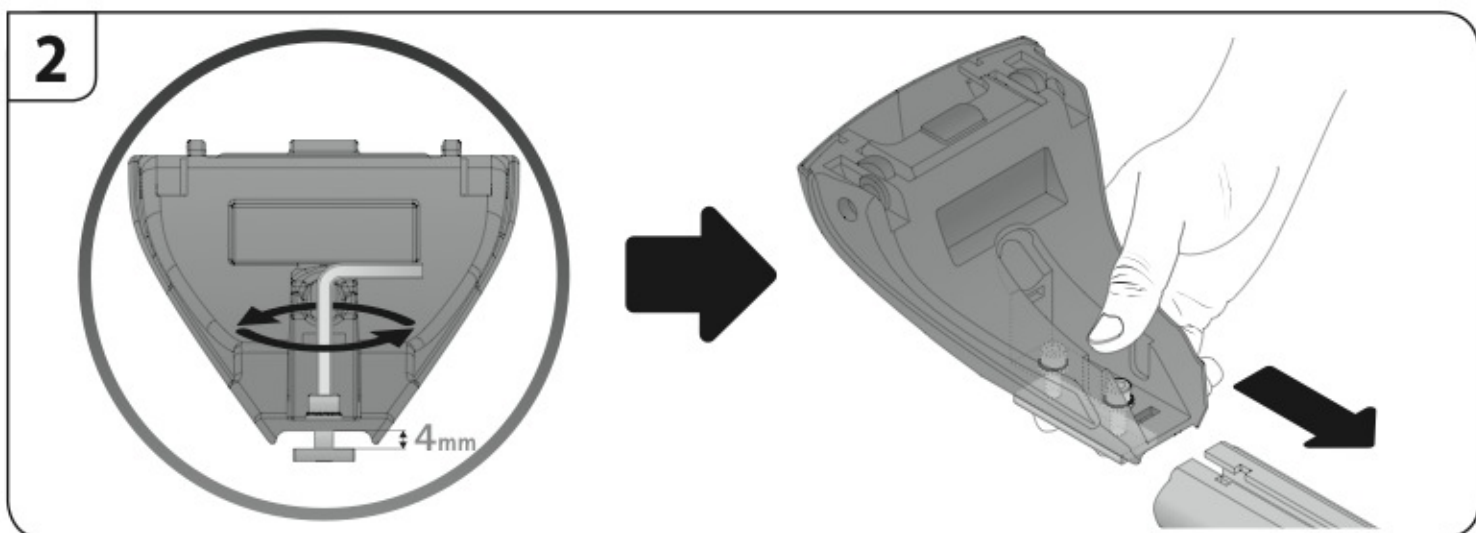

 +  +  = max: **60kg**
5,5kg

max:
???kg

Safety regulations

FIAT CROMA
(no railing)

5/05→4/11

Art. **N21053**

4

5