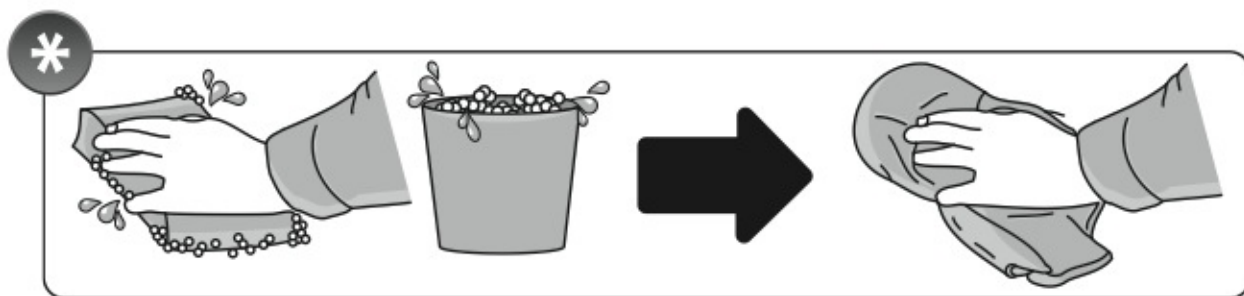

 +  +  = max: **60kg**
5,5kg

max:
???kg

Safety regulations

FIAT CROMA
(no railing)

5/05→4/11

Art. **N21053**

4

5