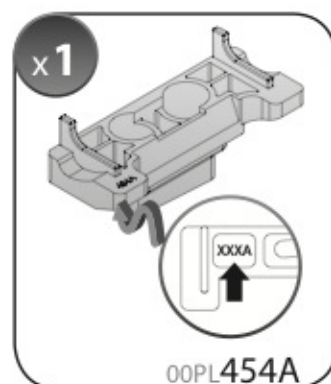

 +  +  = max: **60kg**
5,5kg

max:
???kg

Safety regulations

FIAT CROMA
(no railing)

5/05→4/11

Art. **N21053**

4

5