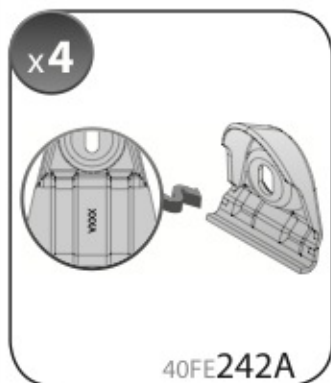

 +  +  = max: **60kg**
5,5kg

max:
???kg

Safety regulations

FIAT CROMA
(no railing)

5/05→4/11

Art. **N21053**

4

5