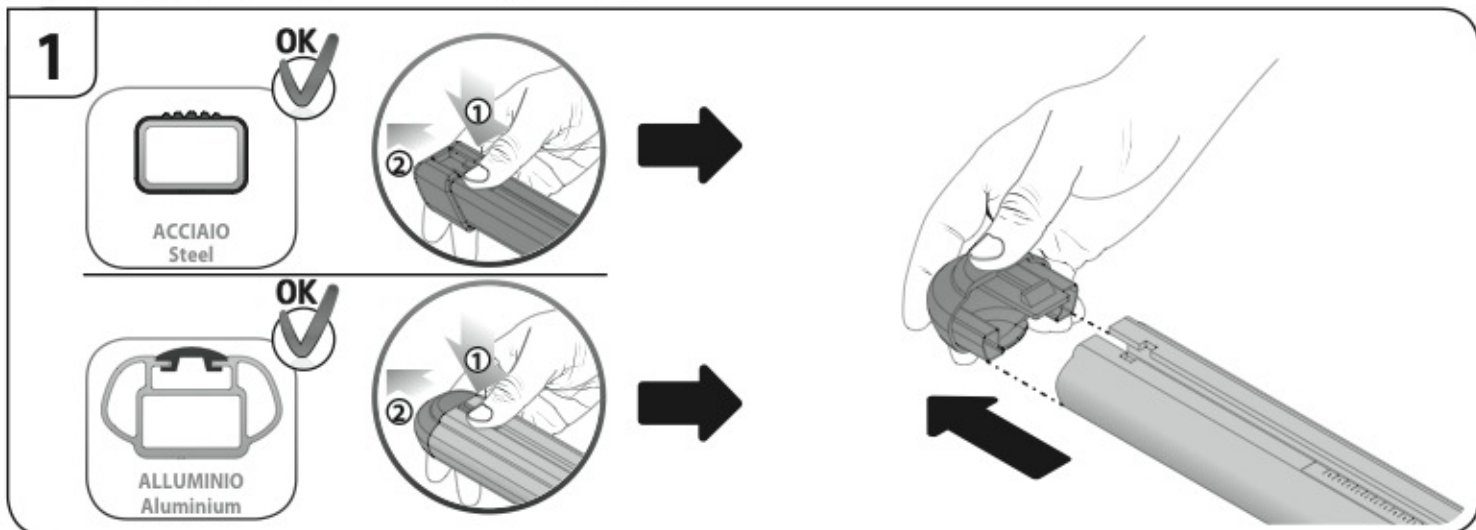

 +  +  = max: **60kg**
5,5kg

max:
???kg

Safety regulations

FIAT CROMA
(no railing)

5/05→4/11

Art. **N21053**

4

5