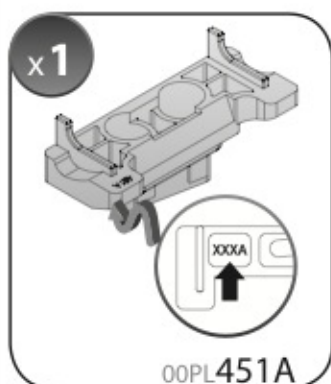

 +  +  = max: **60kg**
5,5kg

max:
???kg

Safety regulations

FIAT CROMA
(no railing)

5/05→4/11

Art. **N21053**

4

5