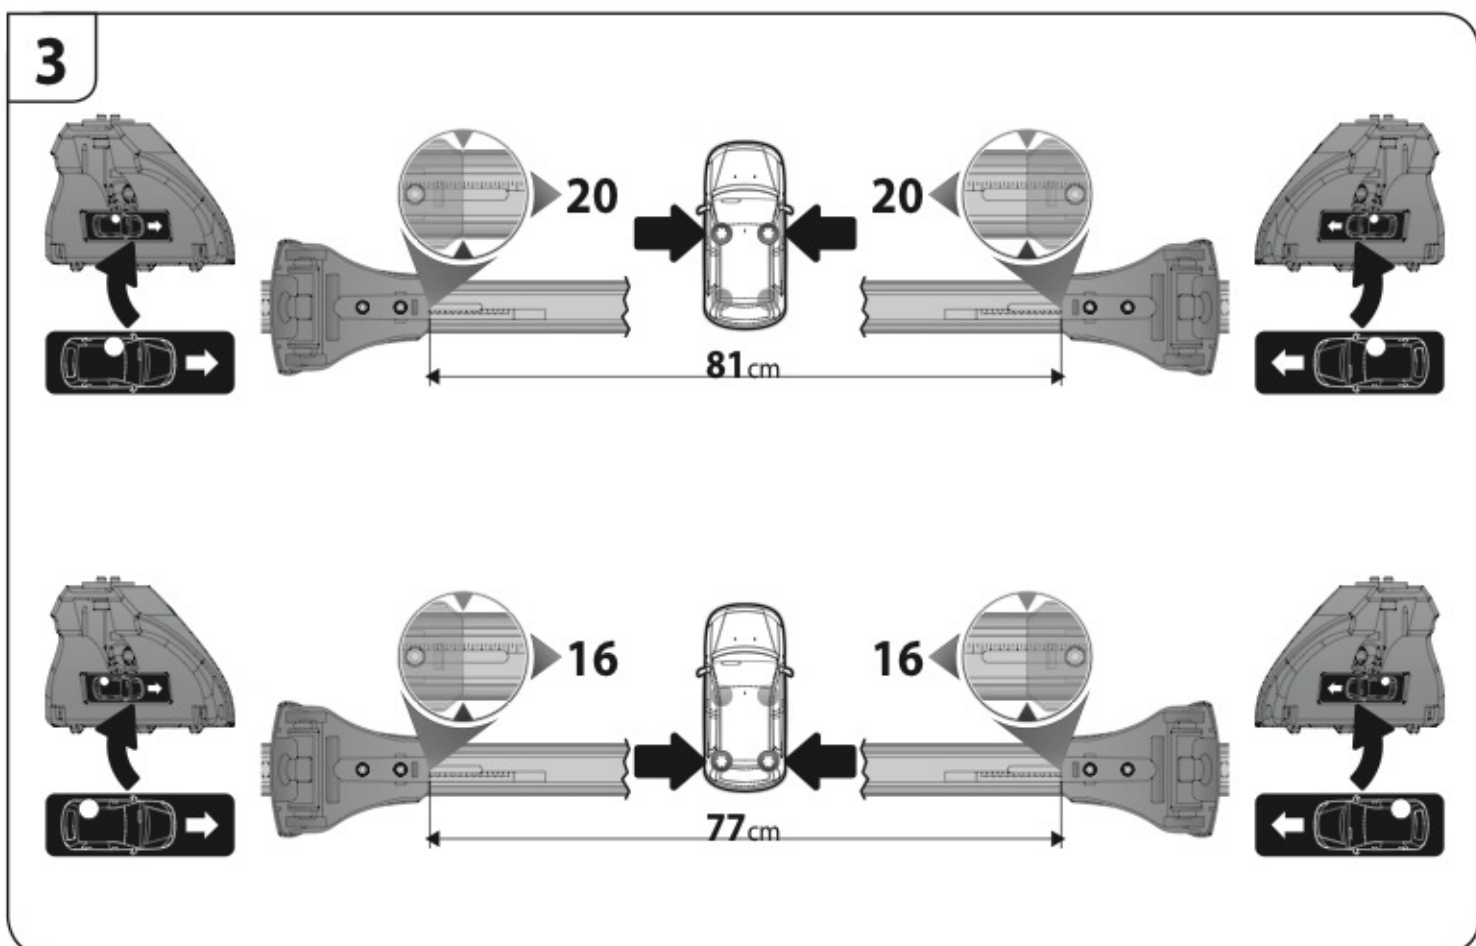

 +  +  = max: **60kg**
5,5kg

max:
???kg

Safety regulations

FIAT CROMA
(no railing)

5/05→4/11

Art. **N21053**

4

5