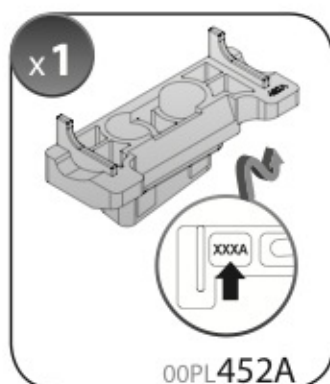

 +  +  = max: **60kg**
5,5kg

max:
???kg

Safety regulations

FIAT CROMA
(no railing)

5/05→4/11

Art. **N21053**

4

5