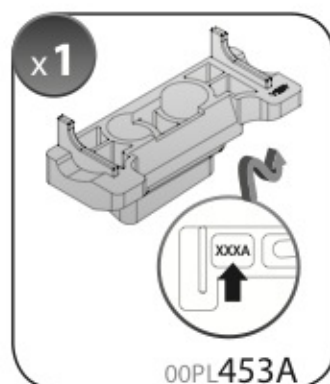

 +  +  = max: **60kg**
5,5kg

max:
???kg

Safety regulations

FIAT CROMA
(no railing)

5/05→4/11

Art. **N21053**

4

5