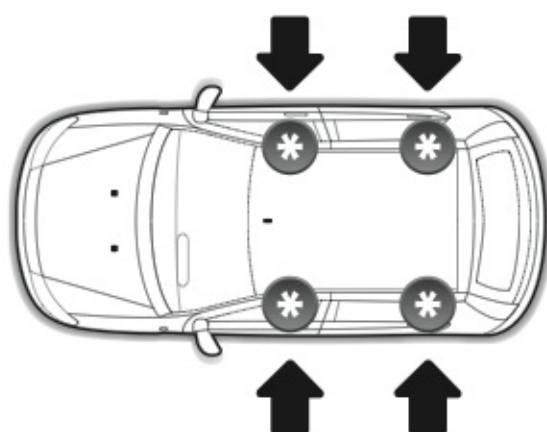

 +  +  = max: **60kg**
5,5kg

max:
???kg

Safety regulations

FIAT CROMA
(no railing)

5/05→4/11

Art. **N21053**

4

5