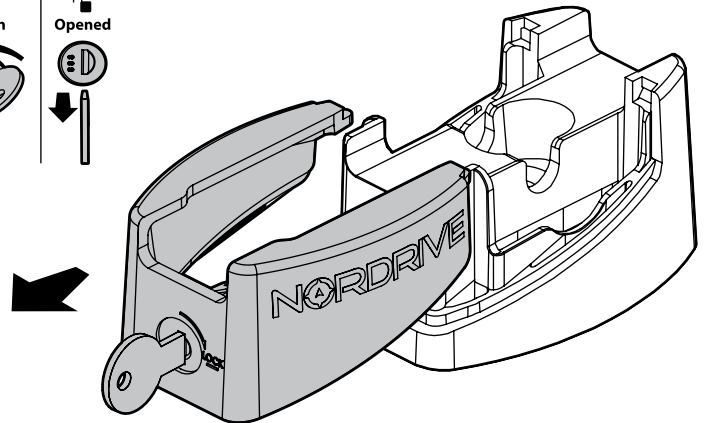

NORDRIVE®

TRANSPORT SOLUTIONS

Art. **N30003**