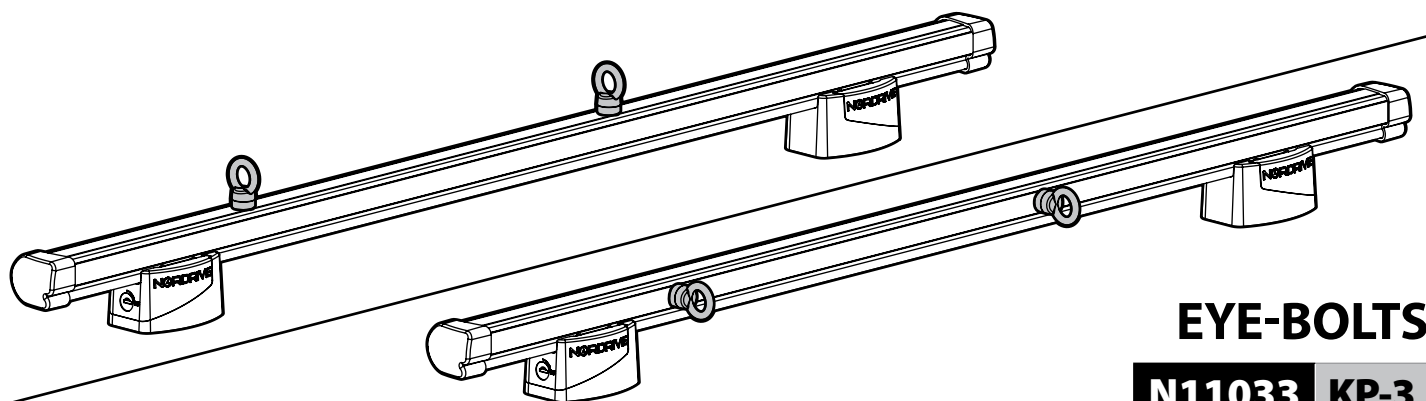

KARGO ROLLER

N11030 KP-0 L = 64 cm

N11034 KP-7 L = 96 cm

LOAD STOPS

N11031 KP-1

EYE-BOLTS

N11033 KP-3

SPOILER