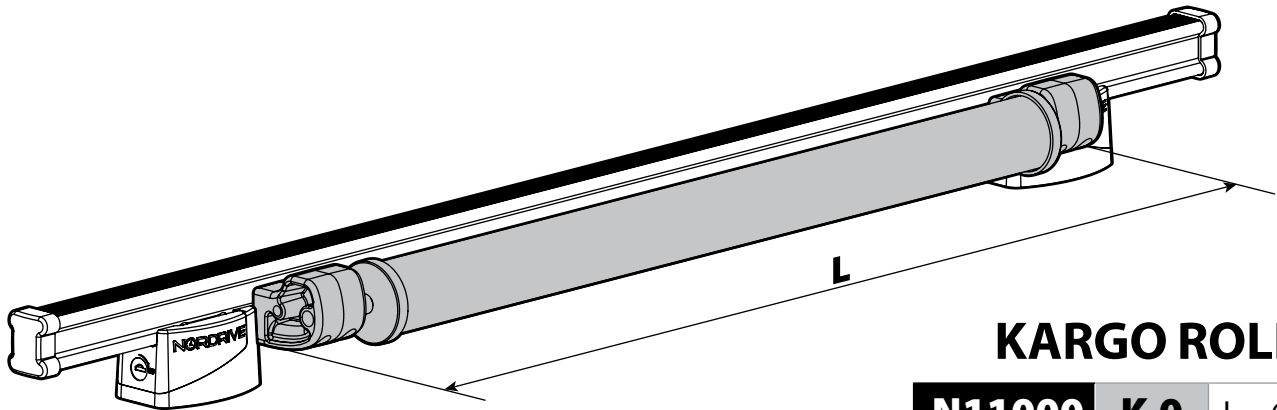

5

6

7

Kargo series

Acciaio / Steel

KARGO ROLLER

N11000	K-0	L = 64 cm
N11003	K-7	L = 96 cm

LOAD STOPS