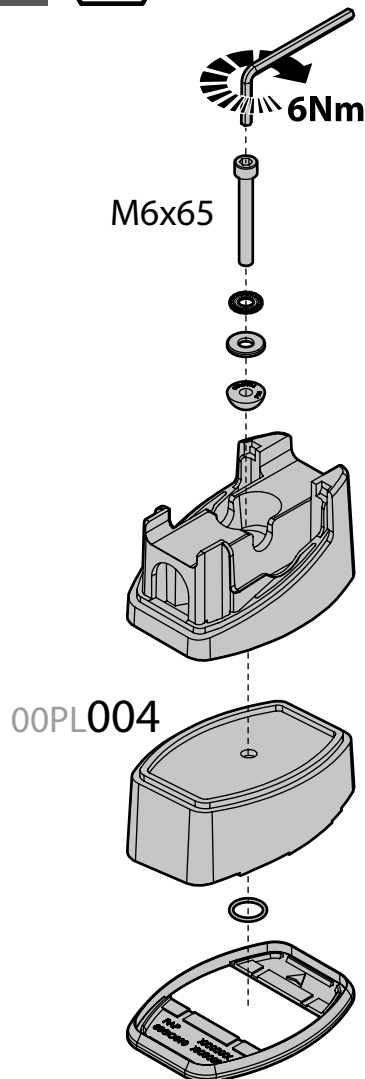

(I) ISTRUZIONI DI MONTAGGIO
(GB) FITTING INSTRUCTIONS
(D) MONTAGEANLEITUNG
(F) INSTRUCTIONS DE MONTAGE
(E) ISTRUCCIONES DE MONTAJE
(P) INSTRUÇÕES DE MONTAGEM
(NL) MONTAGE-INSTRUCTIES
(S) MONTERINGSANVISNING

(FIN) ASENNUSOHJE
(EST) PAIGALDUSJUHEND
(LAT) STIPRINĀŠANAS INSTRUKCIJA
(LT) PRITVIRTINIMO INSTRUKCIJOS
(PL) INSTRUKCJA MONTAŻU
(RUS) Инструкции по установке
(CZ) NÁVOD NA MONTÁŽ
(SK) NÁVOD NA MONTÁŽ

(SLO) NAVODILA ZA PRITRJEVANJE
(HR) UPUTA ZA SASTAVLJANJE
(H) A FELSZERELÉS MÓDJA
(GR) Οδηγίες συναρμολόγησης
(TR) MONTAJ TALIMATLARI
(BG) ИНСТРУКЦИИ ЗА МОНТАЖ
(SRB) UPUTSTVA ZA MONTAŽU

1

2

A

2

B

2

C