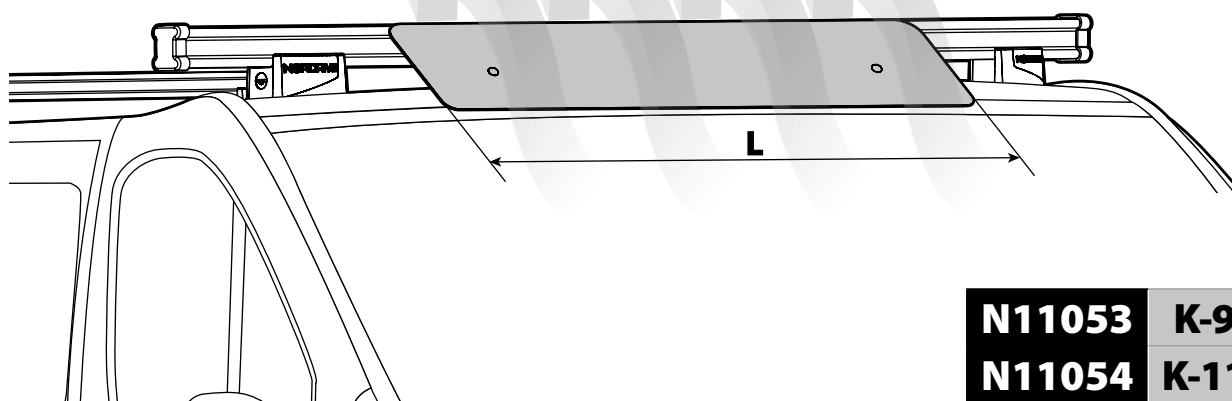

SPOILER

N11053	K-9	L = 95 cm
N11054	K-11	L = 110 cm