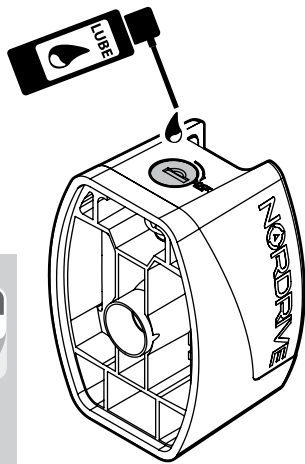

NORDRIVE®

TRANSPORT SOLUTIONS

Art. **N30003**