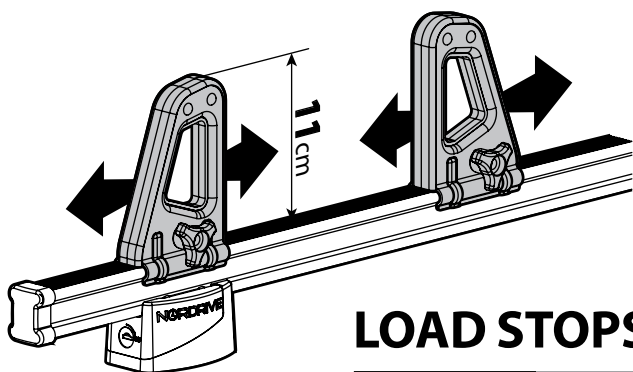

5

6

7

Kargo series

Acciaio / Steel

KARGO ROLLER

N11000	K-0	L = 64 cm
N11003	K-7	L = 96 cm

LOAD STOPS