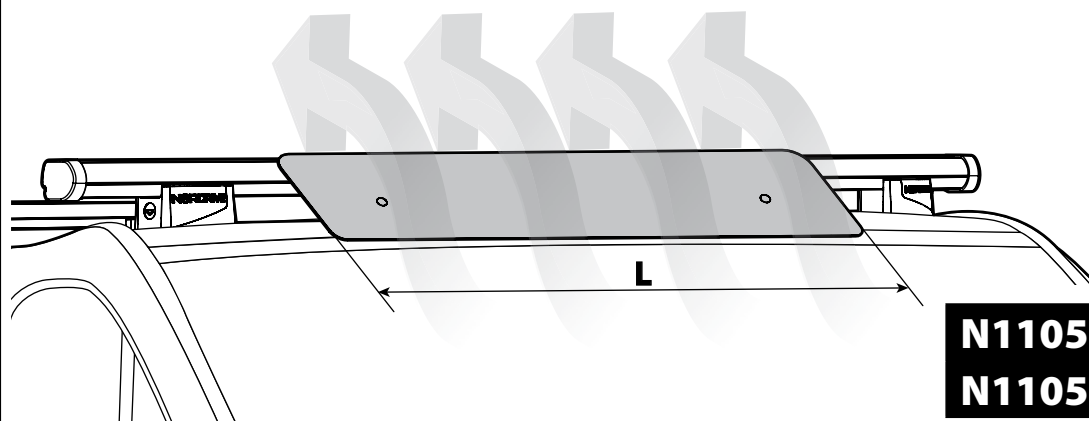

SPOILER

N11057 KP-9 L = 95 cm

N11058 KP-11 L = 110 cm

OPTIONALS PER / FOR / FÜR:

Kargo series

Acciaio / Steel

Kargo-Plus
series

Alluminio / Aluminium