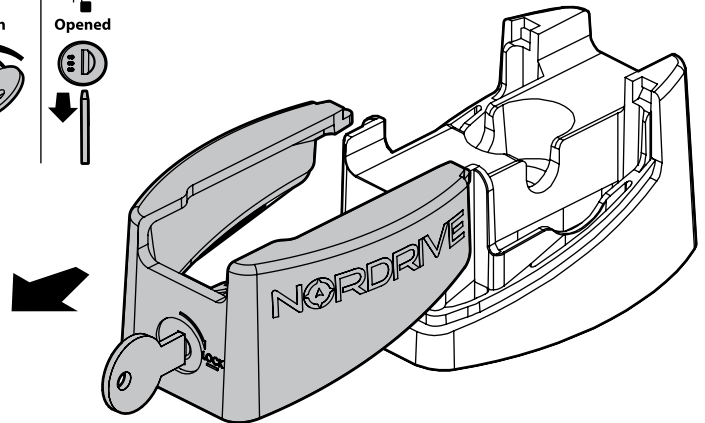

NORDRIVE®

TRANSPORT SOLUTIONS

Art. **N30022**