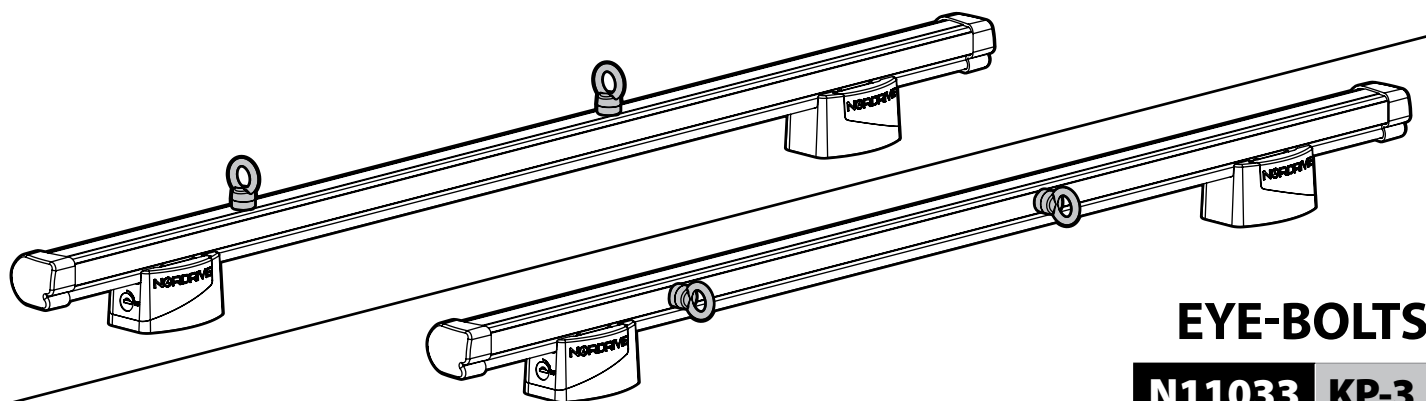

Alluminio / Aluminium

KARGO ROLLER

N11030 KP-0 L = 64 cm

N11034 KP-7 L = 96 cm

LOAD STOPS

N11031 KP-1

EYE-BOLTS

N11033 KP-3