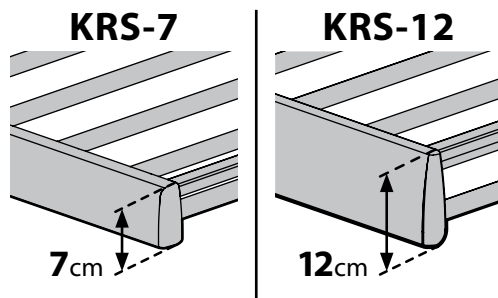

KRS-7

KRS-12

- ⓘ CESTE PORTATUTTO KRS-7 / KRS-12
- Ⓒ KRS-7 / KRS-12 VAN ROOF RACKS
- Ⓕ GALERIE KRS-7 / KRS-12
- Ⓓ DACHKÖRBEIN KRS-7 / KRS-12
- Ⓔ BACAS KRS-7 / KRS-12

NORDRIVE®

TRANSPORT SOLUTIONS