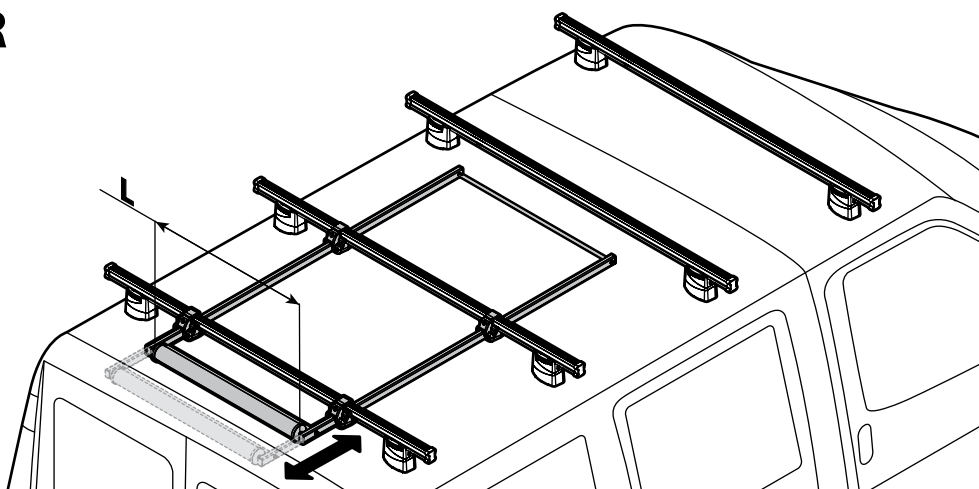

EXTENSION ROLLER

N11020	U-0	L = 64 cm
N11021	U-7	L = 96 cm

- (I) Lotto di produzione da comunicare per eventuali ricambi
- (GB) Production lot number to be communicated for any spare parts
- (F) Lot de production à communiquer pour toute pièce de rechange
- (D) Produktionscharge für eventuelle Ersatzteile
- (E) Lote de producción a comunicar por cualquier repuesto

Lot.

NORDRIVE®
TRANSPORT SOLUTIONS

NORDRIVE® is a registered trademark of
LAMPA S.p.A.
Via G. Rossa 53/55, 46019 Viadana (MN) ITALY
Tel. +39 0375 820700
UNI EN ISO 9001:2008 Certified Company
www.nordrive.it
www.lampa.it