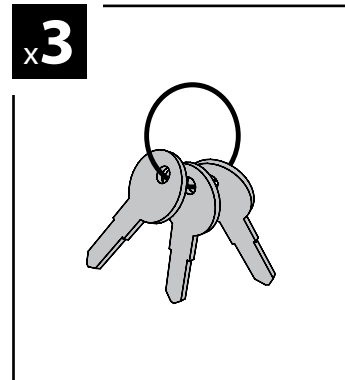

NORDRIVE®

TRANSPORT SOLUTIONS

Art. **N30023**