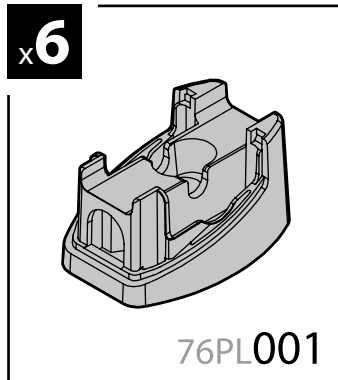

NORDRIVE®

TRANSPORT SOLUTIONS

Art. **N30023**