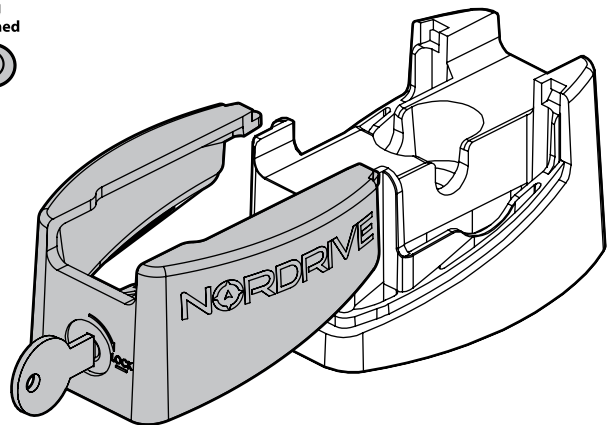

NORDRIVE®

TRANSPORT SOLUTIONS

Art. **N30023**