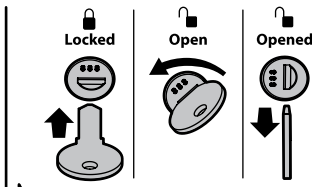

NORDRIVE®

TRANSPORT SOLUTIONS

Art. **N30023**