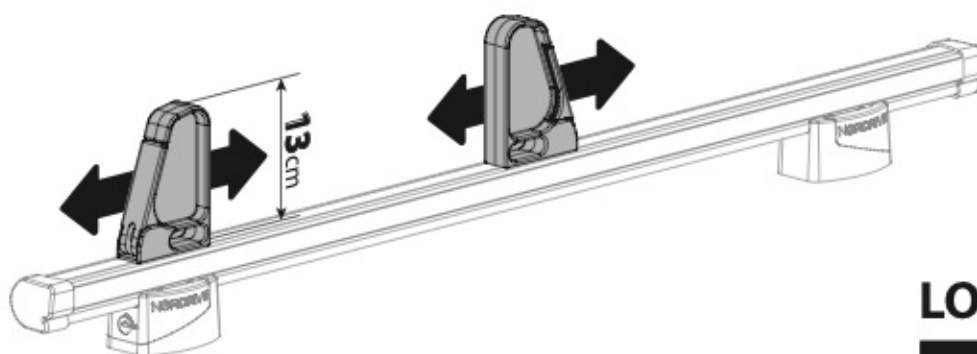

Kargo-Plus series

Alluminio / Aluminium

KARGO ROLLER

N11030 KP-0 L = 64 cm

N11034 KP-7 L = 96 cm

LOAD STOPS

N11031 KP-1

EYE-BOLTS