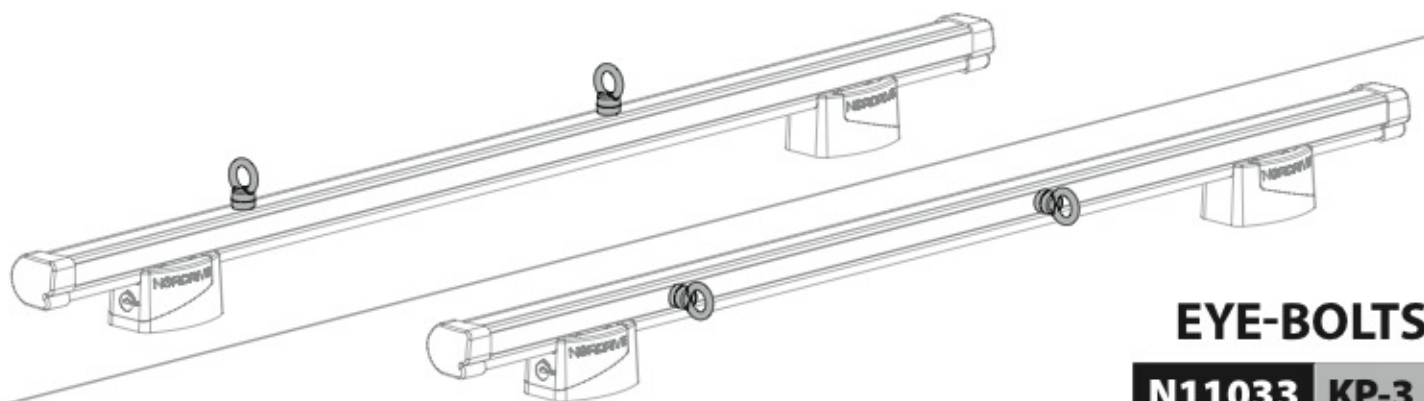

Kargo-Plus series

Alluminio / Aluminium

KARGO ROLLER

N11030 KP-0 L = 64 cm

N11034 KP-7 L = 96 cm

LOAD STOPS

N11031 KP-1

EYE-BOLTS