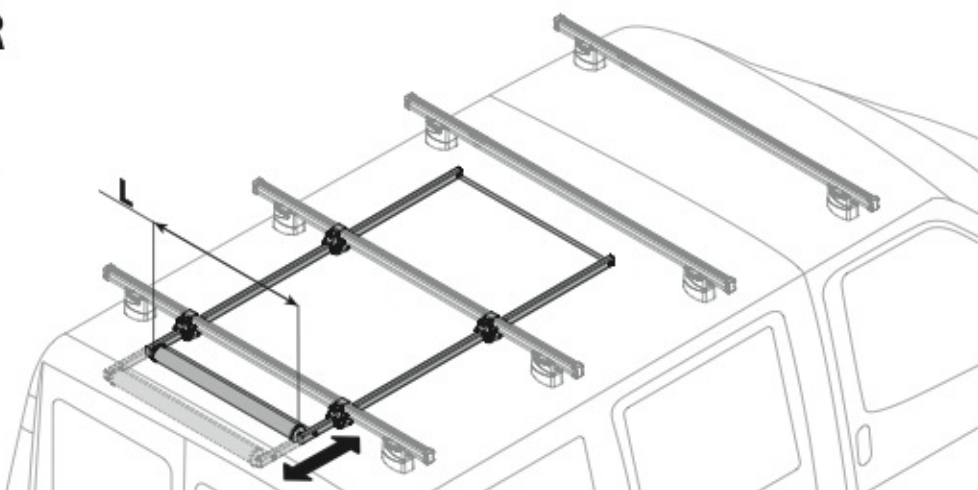

EXTENSION ROLLER

N11020 U-0 L = 64 cm

N11021 U-7 L = 96 cm

NORDRIVE®
TRANSPORT SOLUTIONS

NORDRIVE® is a registered trademark of
LAMPA S.p.A.
Via G. Rossa 53/55, 46019 Viadana (MN) ITALY
Tel. +39 0375 820700
UNI EN ISO 9001:2008 Certified Company
www.nordrive.it
www.lampa.it

91CA0323 r03