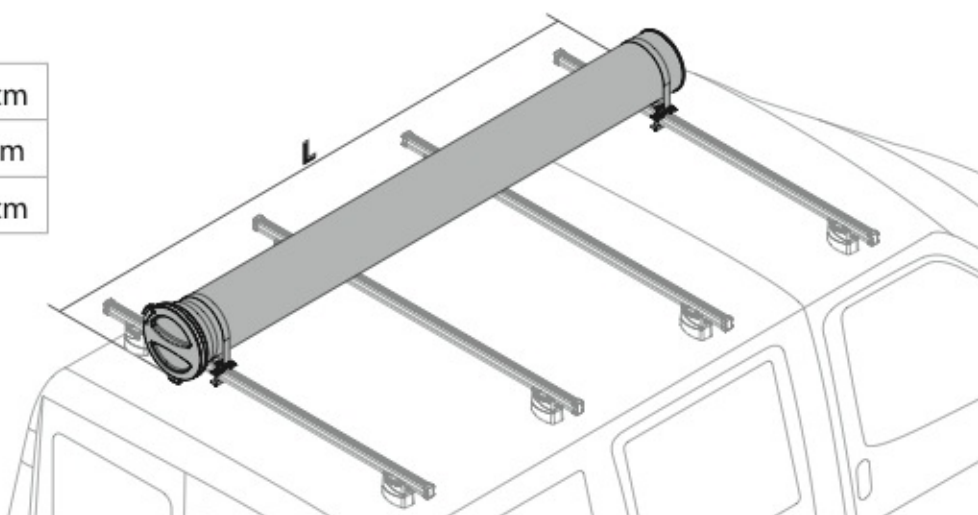

Alluminio / Aluminium

KARGO-TUBE

N11050 T200 L = 205 cm

N11051 T300 L = 305 cm

N11052 T400 L = 405 cm

LADDER HOLDER STRAPS

N11065 U-5

LADDER STEP ADAPTER