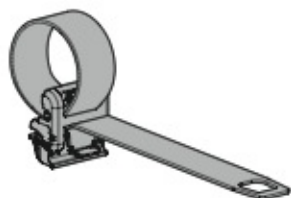

KARGO-TUBE

N11050 T200 L = 205 cm

N11051 T300 L = 305 cm

N11052 T400 L = 405 cm

LADDER HOLDER STRAPS

N11065 U-5

LADDER STEP ADAPTER

N11067 U-6