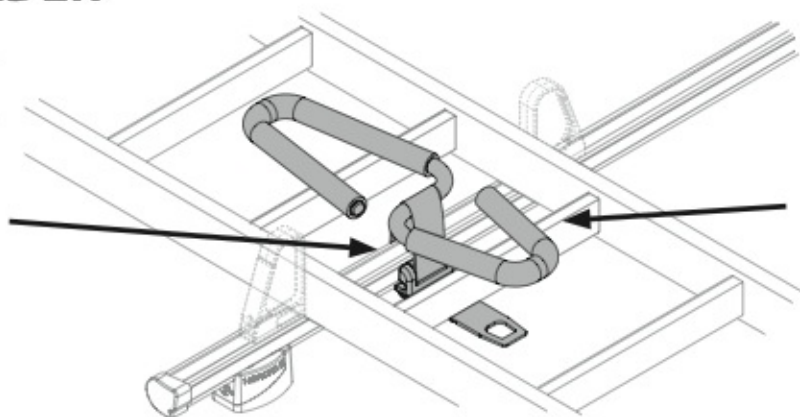

KARGO-TUBE

N11050 T200 L = 205 cm

N11051 T300 L = 305 cm

N11052 T400 L = 405 cm

LADDER HOLDER STRAPS

N11065 U-5

LADDER STEP ADAPTER

N11067 U-6