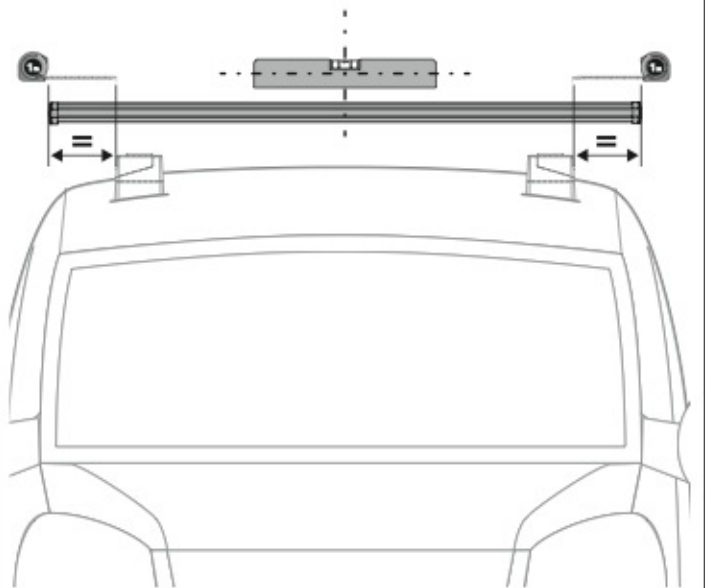

Kargo series

Acciaio / Steel

4