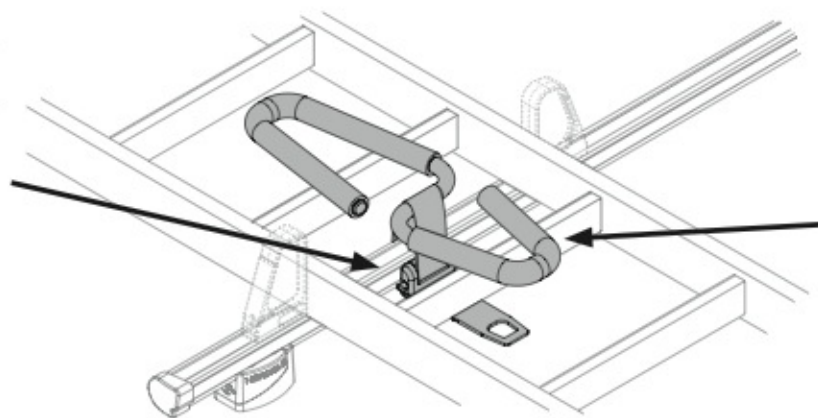

KP-11

L = 110 cm

SPOILER

LADDER HOLDER STRAPS

N11065

U-5

Acciaio
Steel

Alluminio
Aluminium