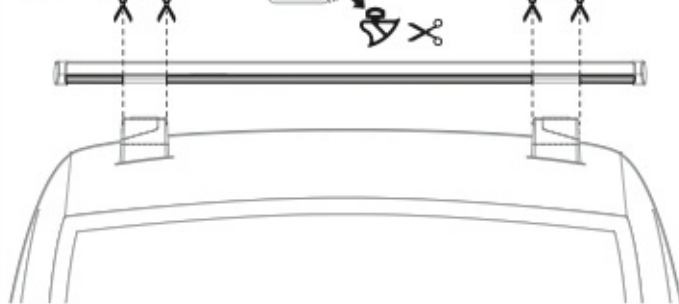

Kargo series

Acciaio / Steel

4

Kargo-Plus series

Alluminio / Aluminium

1

2

5