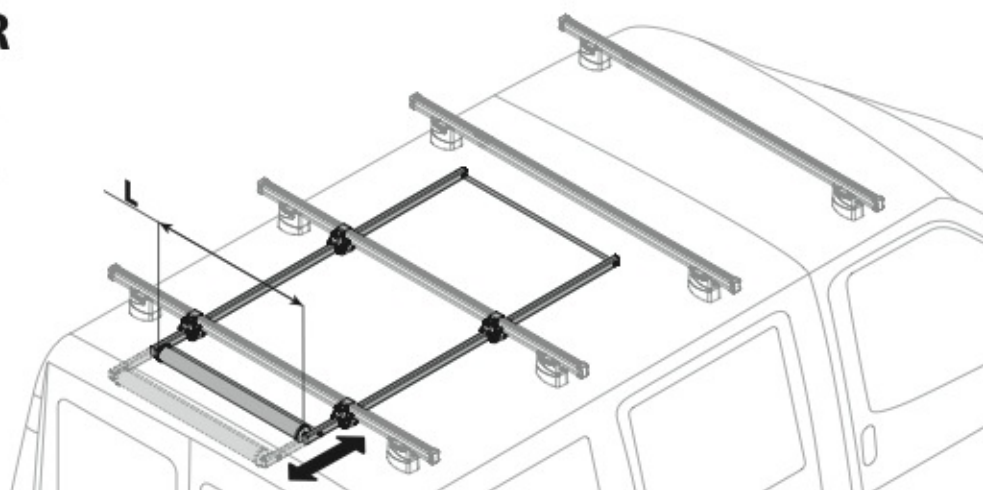

L = 64 cm

N11021

U-7

L = 96 cm

Acciaio
Steel

Alluminio
Aluminium

NORDRIVE[®]
TRANSPORT SOLUTIONS

is a registered trade mark of
LAMPA S.p.A.
46019 Viadana (MN) ITALY
Ditta certificata UNI EN ISO 9001:2008
www.nordrive.it
www.lampa.it