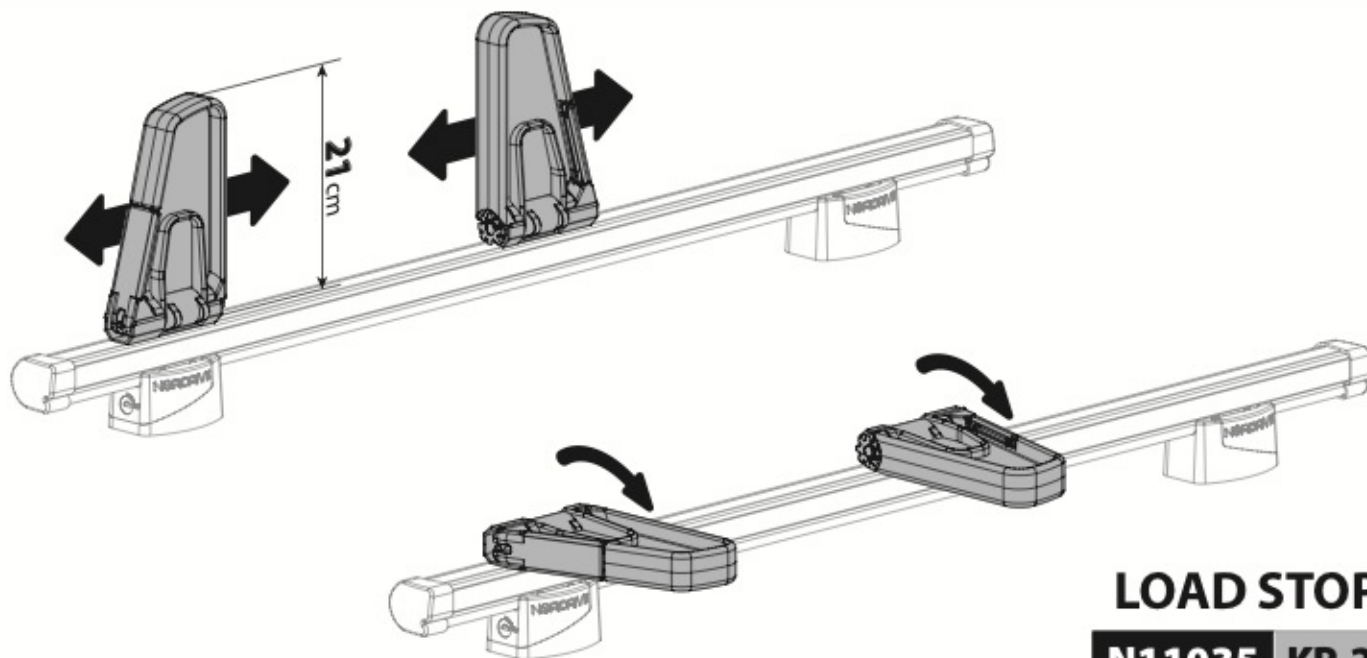

Alluminio / Aluminium

KARGO ROLLER

N11030	KP-0	L = 64 cm
N11034	KP-7	L = 96 cm

LOAD STOPS

N11031 KP-1

LOAD STOPS

N11035 KP-20

EYE-BOLTS