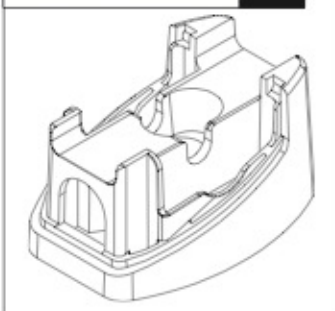

NORDRIVE®

TRANSPORT SOLUTIONS

Art. **N30132**

70PL001 x4

x3

76PL001 x4

80GO021 x4

00PL014 x2

00PL015 x1

00PL016 x1