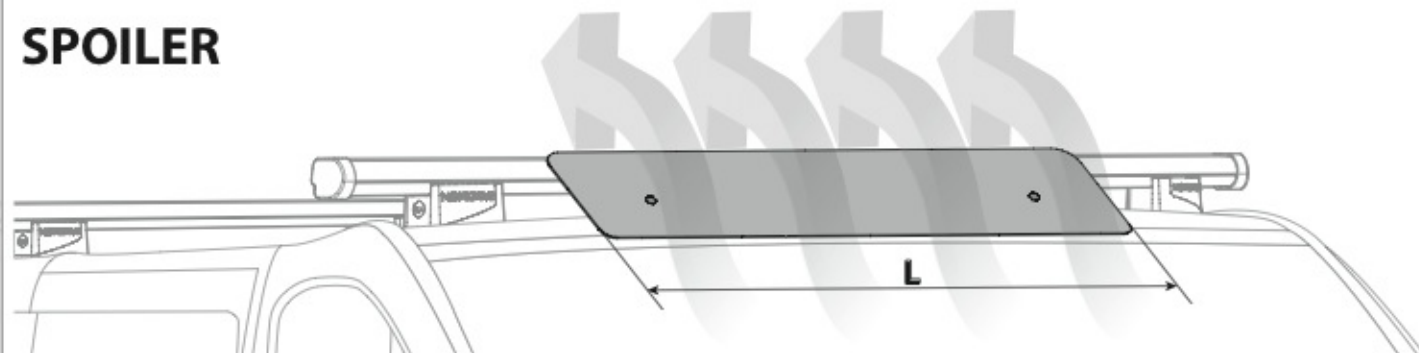

OPTIONALS

Kargo series

Acciaio / Steel

Kargo-Plus series

Alluminio / Aluminium

N11053	K-9		L = 95 cm
N11054	K-11		L = 110 cm

N11057	KP-9		L = 95 cm
N11058	KP-11		L = 110 cm

SPOILER

LADDER HOLDER STRAPS

N11065 U-5

Acciaio
Steel

Alluminio
Aluminium