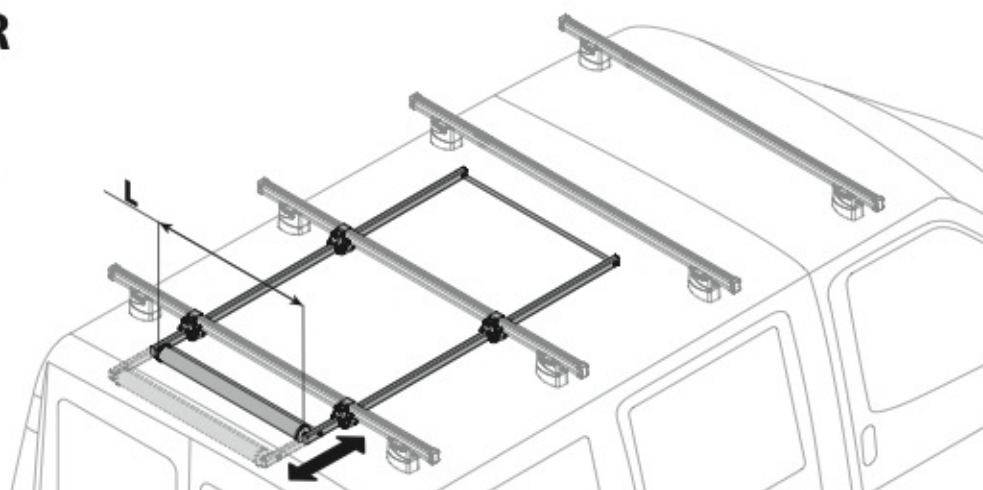

EXTENSION ROLLER

N11020

U-0

L = 64 cm

N11021

U-7

L = 96 cm

Acciaio
Steel

Alluminio
Aluminium

NORDRIVE®
TRANSPORT SOLUTIONS

is a registered trade mark of
LAMPA S.p.A.
46019 Viadana (MN) ITALY
Ditta certificata UNI EN ISO 9001:2008
www.nordrive.it
www.lampa.it

91CA0335 r01