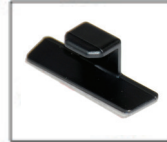

Installation Manual

NISSAN ALMERA 5DR
NIS-ALME-5-A

COMPONENTS INCLUDED

SIDE WINDOWS X2

SIDE WINDOWS X2

TAILGATE WINDOW X2

CL-M02 x 2

CL-M04 x 4

CL-P02 x 4

CL-W01 x 1

Installation

NISSAN ALMERA 5DR
NIS-ALME-5-A

SIDE SHADE INSTALLATION

Installation

NISSAN ALMERA 5DR
NIS-ALME-5-A

SIDE SHADE INSTALLATION

X2

Installation

NISSAN ALMERA 5DR
NIS-ALME-5-A

SIDE SHADE INSTALLATION

Installation

NISSAN ALMERA 5DR
NIS-ALME-5-A

TAILGATE SHADE INSTALLATION

Installation