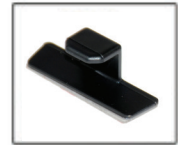

Installation Manual

NISSAN ALMERA 5DR
NIS-ALME-5-A

COMPONENTS INCLUDED

SIDE WINDOWS X2

SIDE WINDOWS X2

TAILGATE WINDOW X2

CL-M02 x 2

CL-M04 x 4

CL-P02 x 4

CL-W01 x 1

Installation

NISSAN ALMERA 5DR
NIS-ALME-5-A

SIDE SHADE INSTALLATION

Installation

NISSAN ALMERA 5DR
NIS-ALME-5-A

SIDE SHADE INSTALLATION

X2

Installation

NISSAN ALMERA 5DR
NIS-ALME-5-A

SIDE SHADE INSTALLATION

Installation

NISSAN ALMERA 5DR
NIS-ALME-5-A

TAILGATE SHADE INSTALLATION

Installation