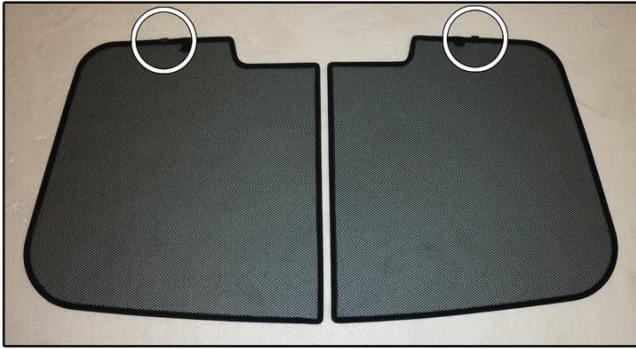

TAILGATE SHADE INSTALLATION