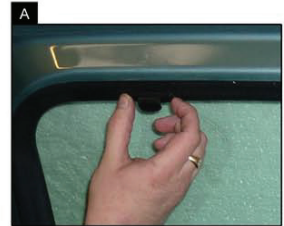

CL-P02 x 4

CL-W01 x 1

Installation

NISSAN ALMERA TINO 5DR

NIS-ALMT-5-B

SIDE SHADE INSTALLATION

Installation

NISSAN ALMERA TINO 5DR