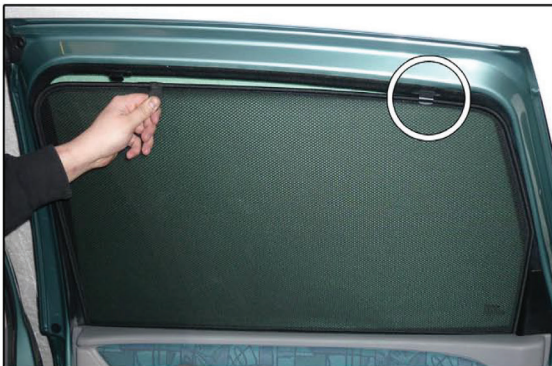

SIDE SHADE INSTALLATION