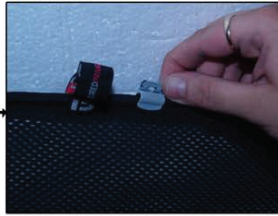

PORT SHADE INSTALLATION