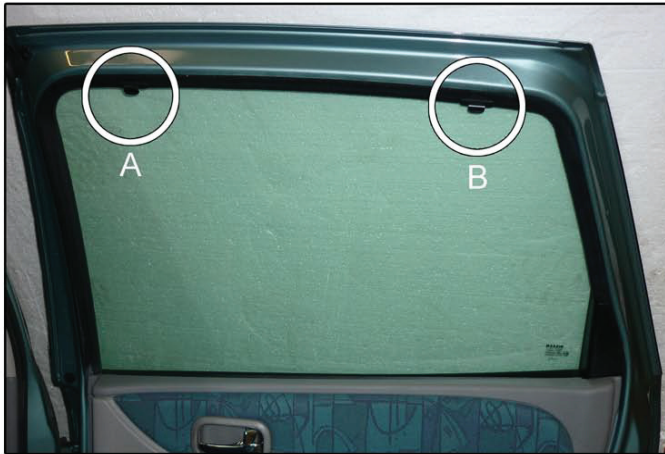

CL-P02 x 4

CL-W01 x 1

Installation

NISSAN ALMERA TINO 5DR

NIS-ALMT-5-B

SIDE SHADE INSTALLATION

Installation

NISSAN ALMERA TINO 5DR