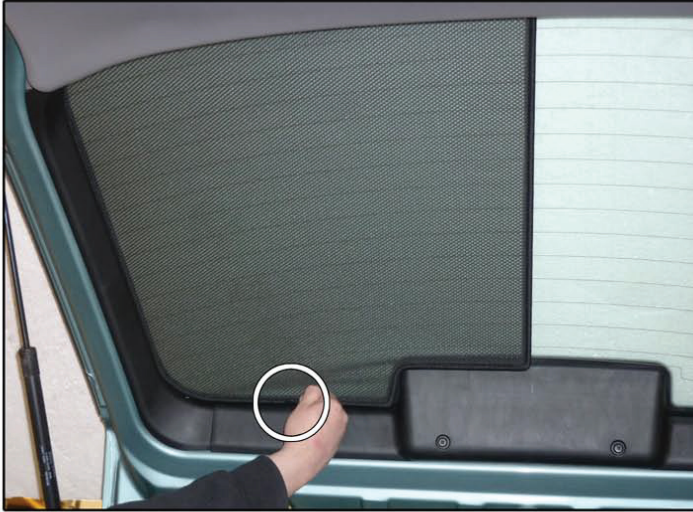

Installation

NISSAN ALMERA TINO 5DR

NIS-ALMT-5-B

TAILGATE SHADE INSTALLATION

Installation

NISSAN ALMERA TINO 5DR

NIS-ALMT-5-B

TAILGATE SHADE INSTALLATION