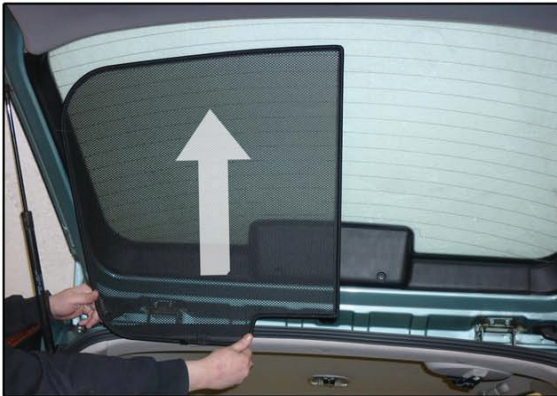

TAILGATE SHADE INSTALLATION