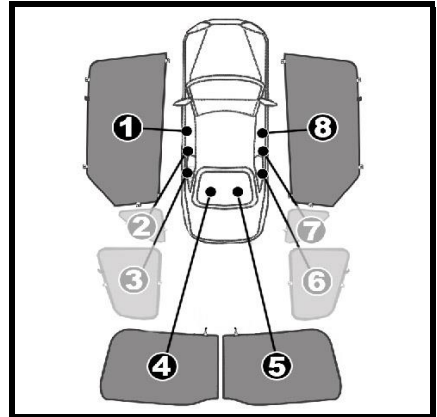

INSTALLATION INSTRUCTIONS

NISSAN LEAF 5 DOOR 2010-

NIS-LEAF-5-A

COMPONENTS INCLUDED

SHADES

FIXING CLIPS

SIDE SHADE INSTALLATION

REAR SHADE INSTALLATION