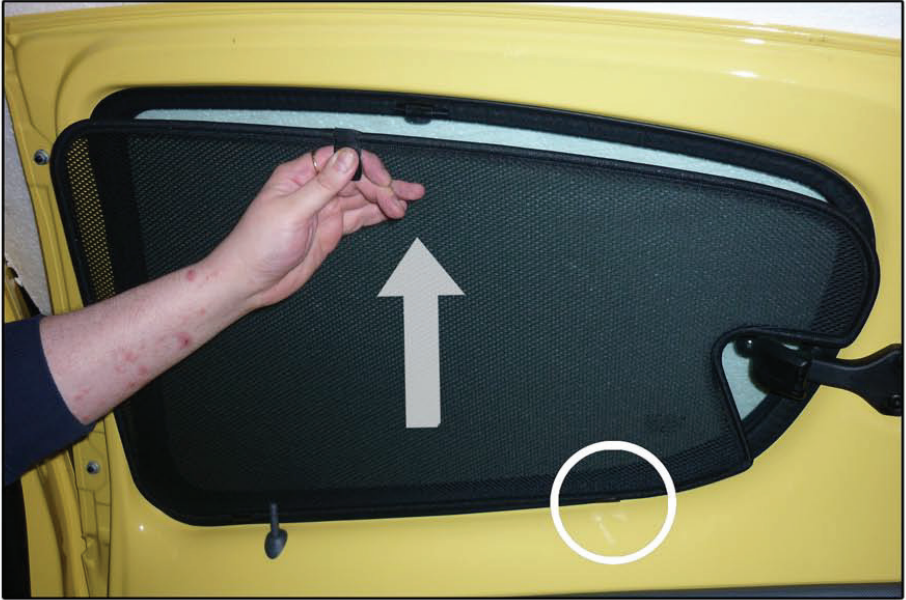

Installation Manual

PEUGEOT 107 5DR
PEU-107-5-A

COMPONENTS INCLUDED

Tailgate Window x 2

Side Windows x 2

FIXING CLIPS

CL-P02 x 13

CL-W01 x 1

SIDE SHADE INSTALLATION

x 2