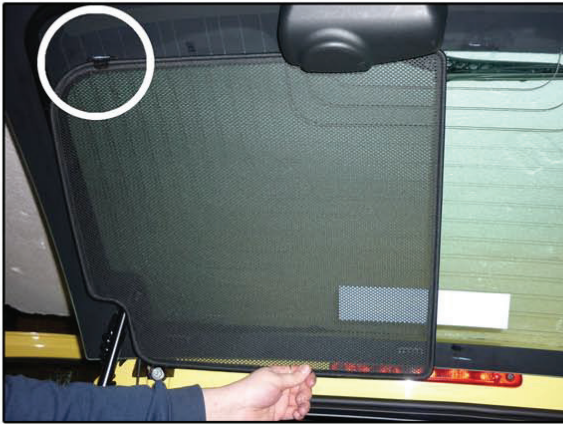

Installation Manual

PEUGEOT 107 5DR
PEU-107-5-A

COMPONENTS INCLUDED

Tailgate Window x 2

Side Windows x 2

FIXING CLIPS

CL-P02 x 13

CL-W01 x 1

SIDE SHADE INSTALLATION

x 2