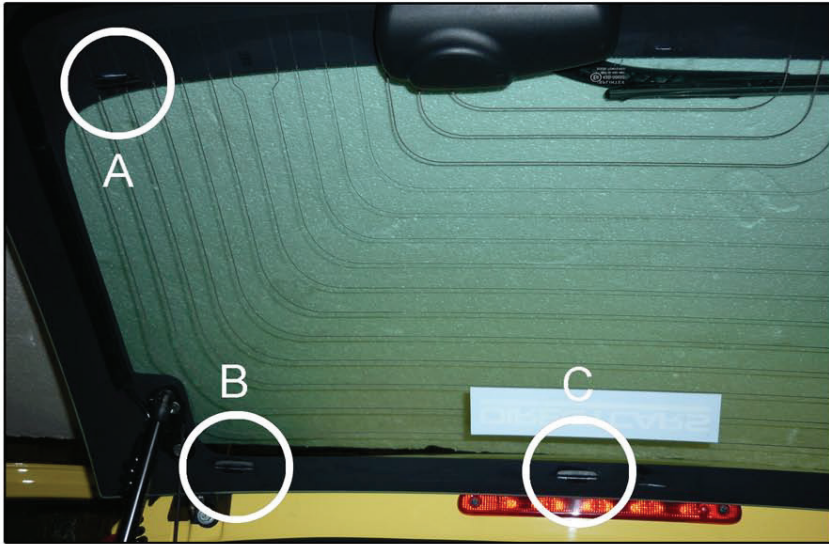

Installation Manual

PEUGEOT 107 5DR
PEU-107-5-A

COMPONENTS INCLUDED

Tailgate Window x 2

Side Windows x 2

FIXING CLIPS

CL-P02 x 13

CL-W01 x 1

SIDE SHADE INSTALLATION

x 2