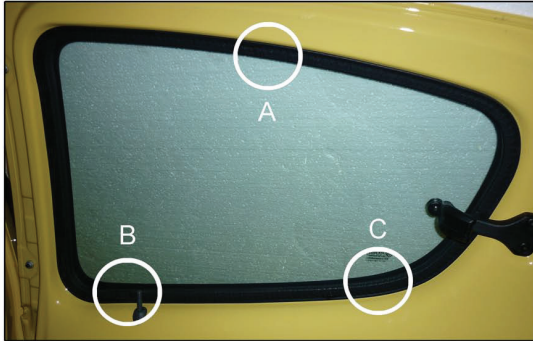

Installation Manual

PEUGEOT 107 5DR
PEU-107-5-A

COMPONENTS INCLUDED

Tailgate Window x 2

Side Windows x 2

FIXING CLIPS

CL-P02 x 13

CL-W01 x 1

SIDE SHADE INSTALLATION

x 2