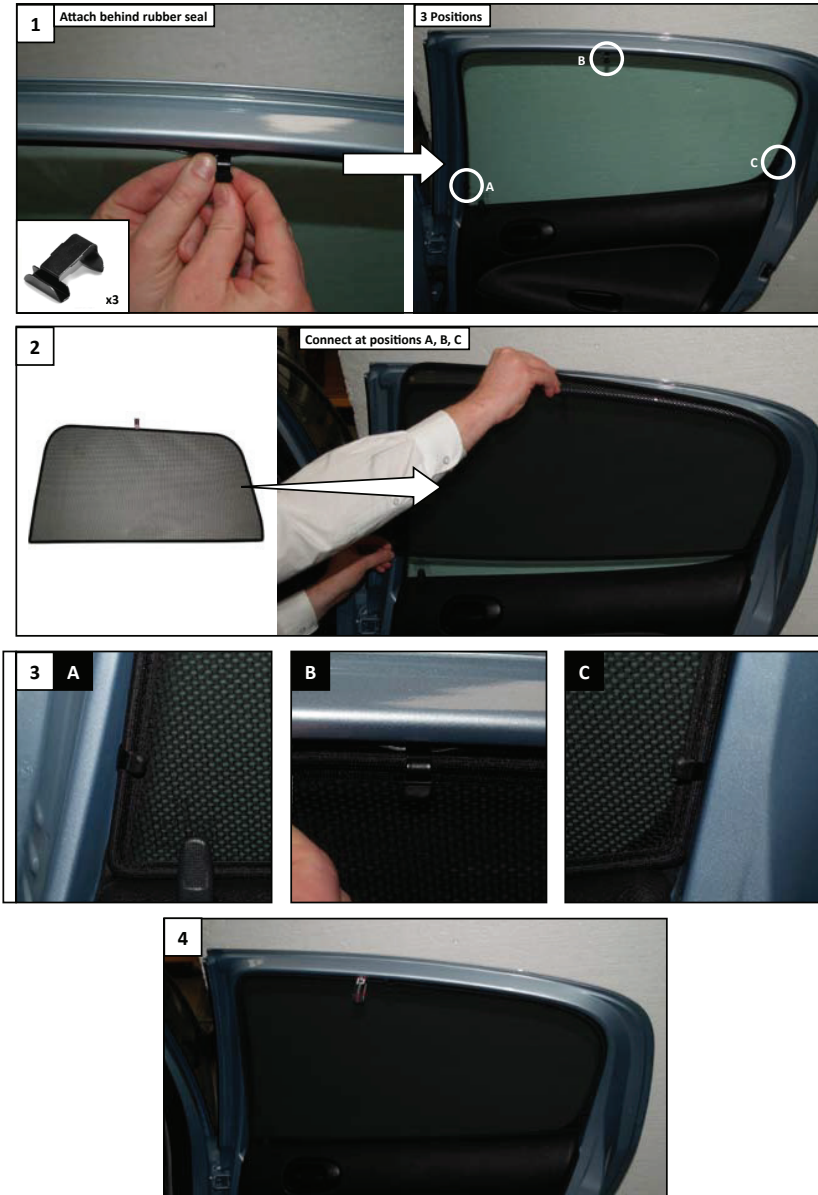

Installation Manual

PEUGEOT 206 5DR
PEU-206-5-A

COMPONENTS INCLUDED

FIXING CLIPS

CL-M09 x 6

CL-M02 x 2

CAR[®]
S H A D E S

SIDE SHADE INSTALLATION