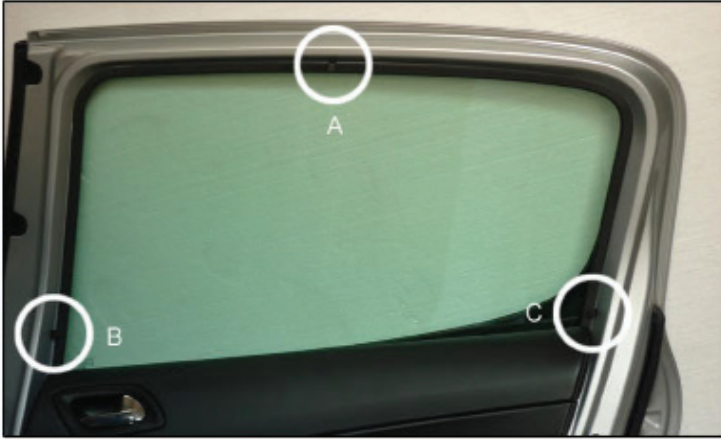

SIDE SHADE INSTALLATION