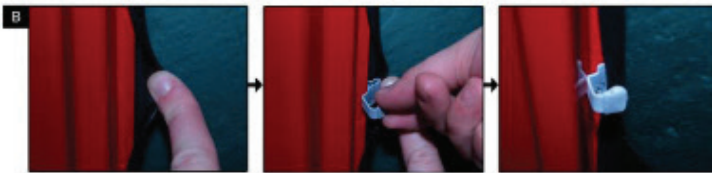

SIDE SHADE INSTALLATION