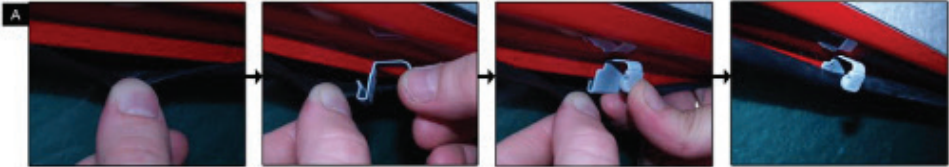

SIDE SHADE INSTALLATION