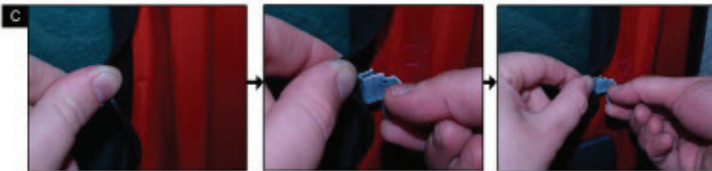

SIDE SHADE INSTALLATION