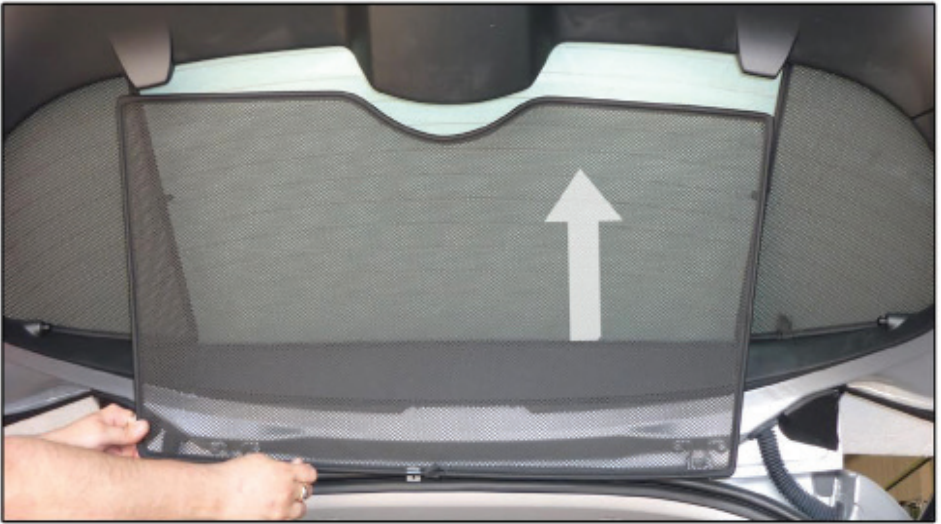

TAILGATE SHADE INSTALLATION