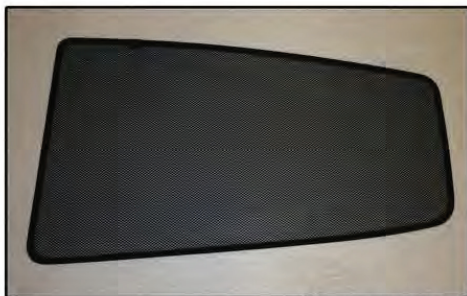

Installation Manual

RENAULT CLIO (MKII) 3DR
REN-CLIO-3-A

COMPONENTS INCLUDED

SIDE WINDOWS X2

TAILGATE WINDOW X2

CL-M02 x 2

CAR
SHADES

Installation

RENAULT CLIO (MKII) 3DR
REN-CLIO-3-A

SIDE SHADE INSTALLATION

Installation

RENAULT CLIO (MKII) 3DR
REN-CLIO-3-A

SIDE SHADE INSTALLATION

X2

Installation

RENAULT CLIO (MKII) 3DR
REN-CLIO-3-A