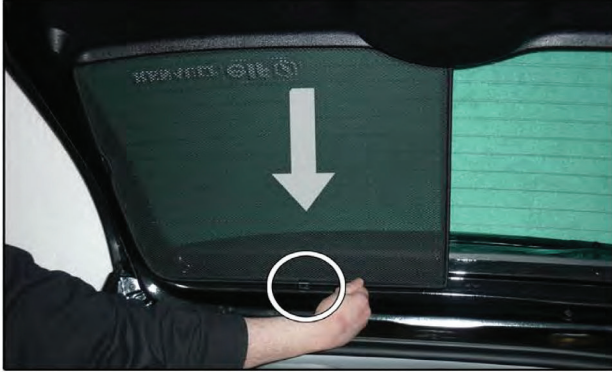

Installation

RENAULT CLIO (MKII) 3DR
REN-CLIO-3-A

TAILGATE SHADE INSTALLATION

X2