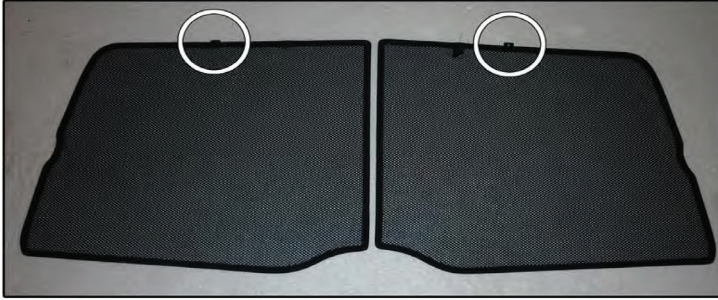

Installation

RENAULT CLIO (MKII) 3DR
REN-CLIO-3-A

TAILGATE SHADE INSTALLATION