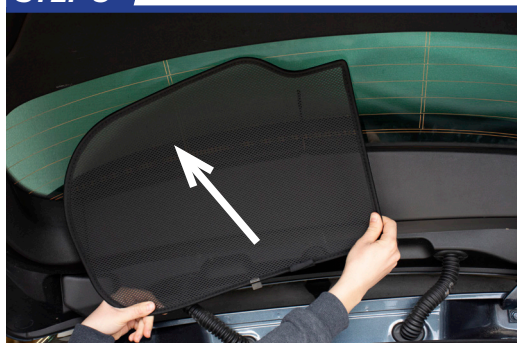

Installation

RENAULT MEGANE ESTATE
REN-MEGA-E-C

Components Needed

Tailgate Shade Installation

STEP 1

STEP 2

STEP 3

STEP 4

STEP 5

STEP 6