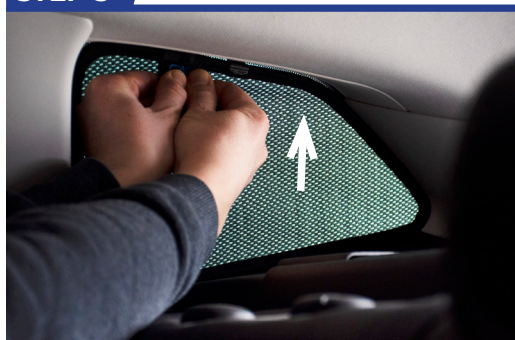

STEP 10

STEP 11

Repeat this whole process for the other side.

Installation

RENAULT MEGANE ESTATE
REN-MEGA-E-C

Components Needed

Port Shades

CL-M02 x 2

Port Shade Installation

STEP 1

STEP 2

STEP 3

STEP 4

STEP 5

STEP 6

Repeat this whole process for the other side.