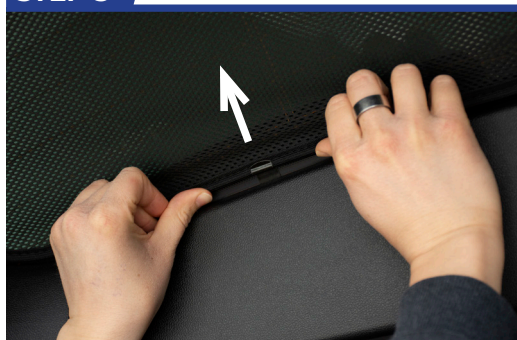

STEP 2

STEP 3

STEP 4

STEP 5

STEP 6

Installation

RENAULT MEGANE ESTATE
REN-MEGA-E-C

Tailgate Shade Installation