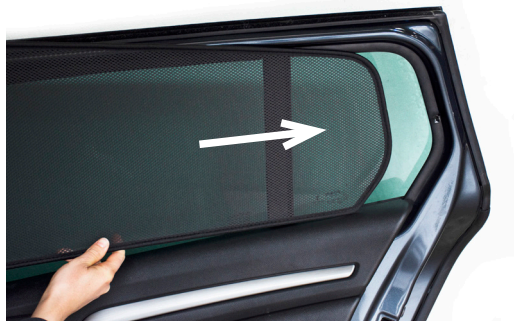

STEP 6

Repeat steps 3 & 4 for the other M05 clip

Installation

RENAULT MEGANE ESTATE
REN-MEGA-E-C

Side Shade Installation

STEP 7

STEP 8

STEP 9

STEP 10

STEP 11

Repeat this whole process for the other side.

Installation

RENAULT MEGANE ESTATE
REN-MEGA-E-C

Components Needed

Port Shades

CL-M02 x 2