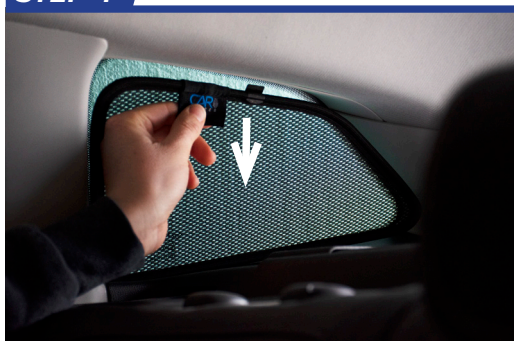

STEP 10

STEP 11

Repeat this whole process for the other side.

Installation

RENAULT MEGANE ESTATE
REN-MEGA-E-C

Components Needed

Port Shades

CL-M02 x 2

Port Shade Installation

STEP 1

STEP 2

STEP 3

STEP 4

STEP 5

STEP 6

Repeat this whole process for the other side.

Installation

RENAULT MEGANE ESTATE
REN-MEGA-E-C

Components Needed

Tailgate Shades

CL-M12 x 2

CL-M14 x 1

Tailgate Shade Installation

STEP 1