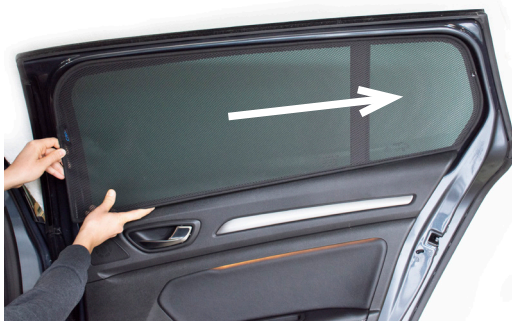

STEP 6

Repeat steps 3 & 4 for the other M05 clip

Installation

RENAULT MEGANE ESTATE
REN-MEGA-E-C

Side Shade Installation

STEP 7

STEP 8

STEP 9

STEP 10

STEP 11

Repeat this whole process for the other side.

Installation

RENAULT MEGANE ESTATE
REN-MEGA-E-C

Components Needed

Port Shades

CL-M02 x 2