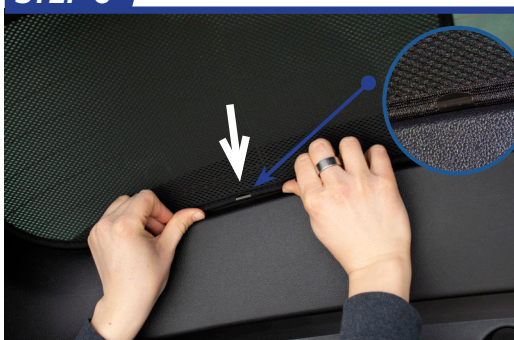

STEP 2

STEP 3

STEP 4

STEP 5

STEP 6

Installation

RENAULT MEGANE ESTATE
REN-MEGA-E-C

Tailgate Shade Installation