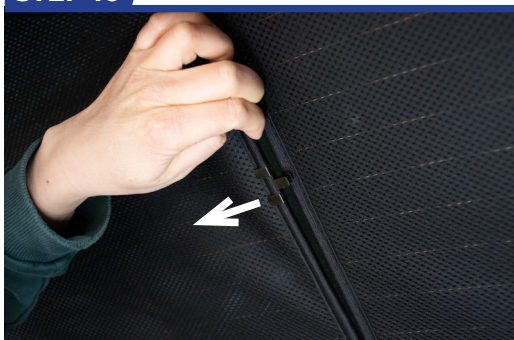

Installation

RENAULT MEGANE ESTATE
REN-MEGA-E-C

Tailgate Shade Installation

STEP 7

Repeat this whole process for the other side.

STEP 8

STEP 9

STEP 10

STEP 11

STEP 12