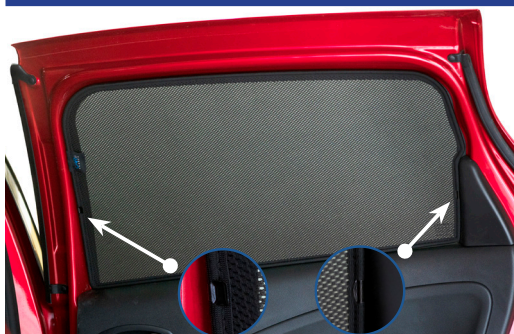

STEP 6

Installation

RENAULT ZOE 5DR
REN-ZOE-5-A

Side Shade Installation

STEP 7

STEP 8

STEP 9

STEP 10

Repeat this whole process for the other side.

Installation

RENAULT ZOE 5DR
REN-ZOE-5-A

Components Needed

Tailgate Shades

CL-M02 x 2

CL-M12 x 2

CL-M14 x 1