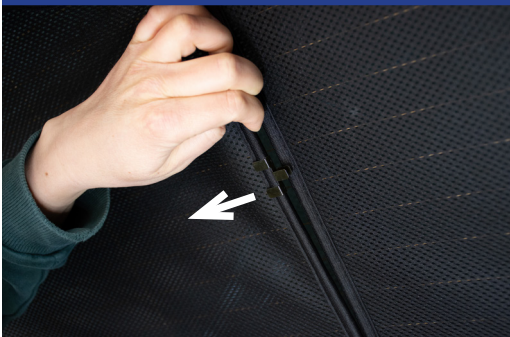

Tailgate Shade Installation

STEP 1

STEP 2

STEP 3

STEP 4

STEP 5

STEP 6

Installation

RENAULT ZOE 5DR
REN-ZOE-5-A

Tailgate Shade Installation

STEP 7

Repeat this whole process for the other side.

STEP 8

STEP 9

STEP 10

STEP 11