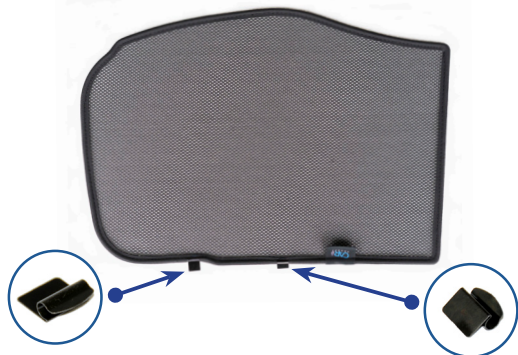

Installation

RENAULT ZOE 5DR
REN-ZOE-5-A

Components Needed

Tailgate Shade Installation

STEP 1