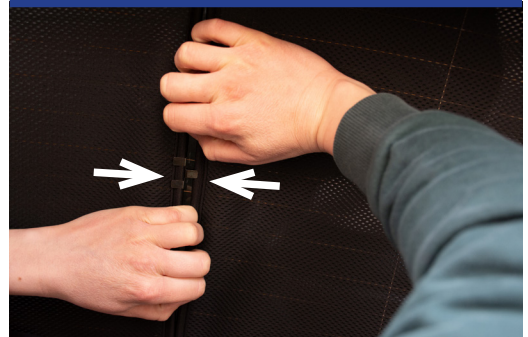

RENAULT ZOE 5DR
REN-ZOE-5-A

Tailgate Shade Installation

STEP 7

Repeat this whole process for the other side.

STEP 8

STEP 9

STEP 10

STEP 11