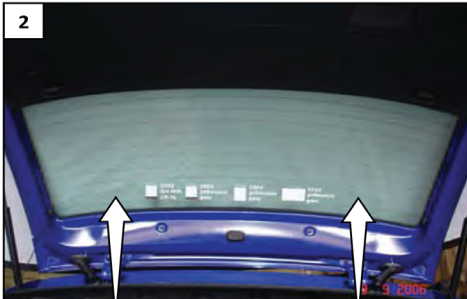

# Installation

SEAT IBIZA 3DR

SEA-IBIZ-3-A

1 Attach clip to shade

Apply to both shades

2

Fix clip behind trim

3