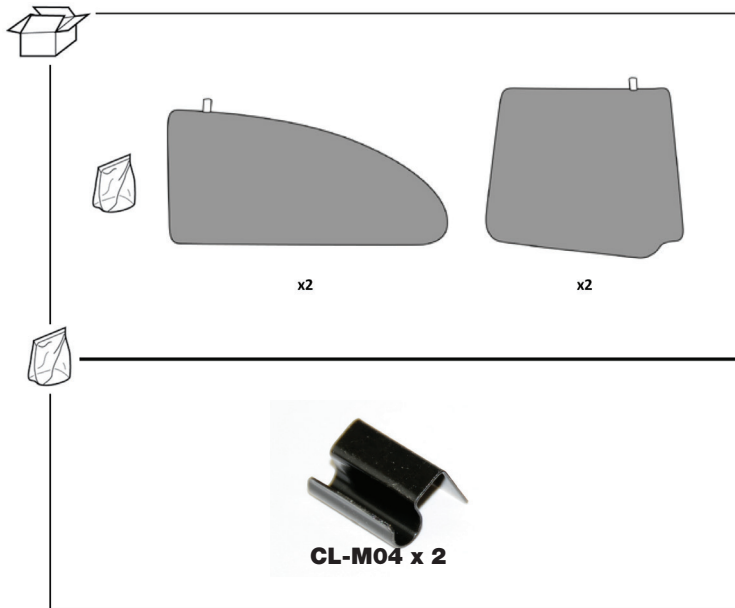

# Installation Manual

SEAT IBIZA 3DR

SEA-IBIZ-3-A

## COMPONENTS INCLUDED

# Installation

SEAT IBIZA 3DR

SEA-IBIZ-3-A

1 Attach clip to shade

Apply to both shades

2

Fix clip behind trim

3