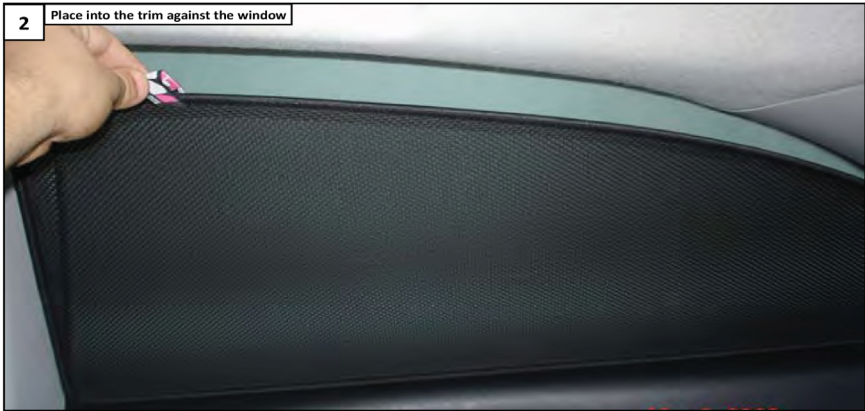

# Installation

SEAT IBIZA 3DR

SEA-IBIZ-3-A

1 Attach clip to shade

Apply to both shades

2

Fix clip behind trim

3