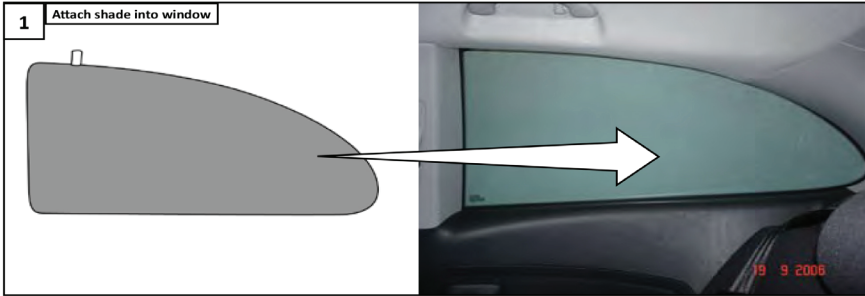

# Installation Manual

SEAT IBIZA 3DR

SEA-IBIZ-3-A

# Installation

SEAT IBIZA 3DR

SEA-IBIZ-3-A

1 Attach clip to shade

Apply to both shades

2

Fix clip behind trim

3