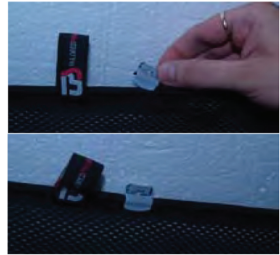

# Installation

SEAT IBIZA 3DR

SEA-IBIZ-3-A

1 Attach clip to shade

Apply to both shades

2

Fix clip behind trim

3